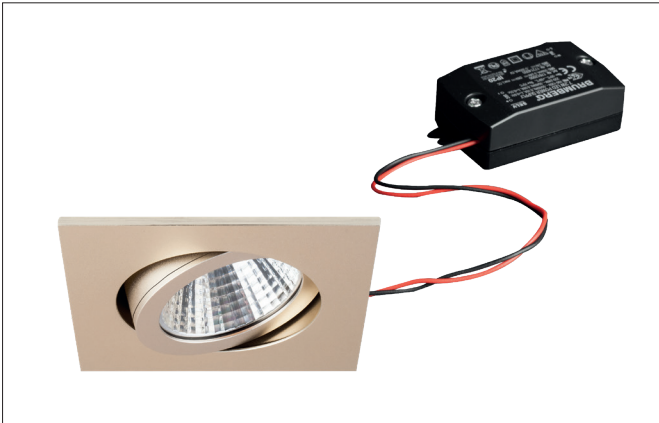

TIRREL-S LED recessed spot set, on/off switchable

Article no. 38144633

Light.
For Generations.**Tender**

LED recessed spot set, on/off switchable, Square. Toolless ceiling installation by installation springs. Ceiling cut-out \varnothing 68 mm, Installation depth 50 mm, Length 82 mm, Width 82 mm, Weight 0,245 kg, Reflector silver with rotationssymmetrical, deep, wide distributed light intensity. optimal light distribution due to a glass transparent cover. Luminous flux 680 lm, Power 1 x 6 W, System Efficiency 113 lm/W, Light colour warm white, Correlated color temprature (CCT) 3.000 K, Colour rendering index CRI > 80, Housing material: Aluminium / Glass, Colour: Champagne, Permissible ambient temperature (ta): -20 °C - +25 °C, Protection class (EN 61140): II, Degree of protection (DIN EN 60529): IP20. With electronic driver, on/off switchable.

Product Benefits

- LED recessed spot in square design made of solid aluminum.
with LED module 6 W (3,000 K) and switchable converter.
- Ceiling cutout 68 mm, diameter 82 mm, installation depth 50 mm, IP20.
- Pivoting range 25°.
- Large color variation. Without visible snap ring.
- Classic, formally restrained design.
- In the same look also in GX5.3 or GU10 version and as a dimmable set (trailing-edge phase or DALI) and as a loudspeaker.
- In addition in the same surface structure and in the same color also available in round design.

TIRREL-S LED recessed spot set, on/off switchable

Article no. 38144633

Light.
For Generations.

Article data	
Article no.	38144633
GTIN	4251433906759
Series name	TIRREL-S
Short description	LED recessed spot set, on/off switchable
Material	Aluminium / Glass
Colour	Champagne
Type of surface	Matt
Shape	Square
Built-in diameter	68 mm
Installation depth	50 mm
Length	82 mm
Width	82 mm
Hight	3 mm
Weight	0.245 kg