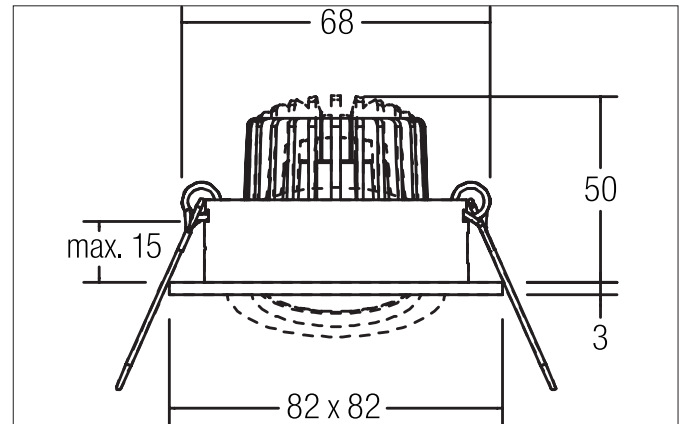

TIRREL-S LED recessed spot set, on/off switchable

Article no. 38144633

Light.
For Generations.**Tender**

LED recessed spot set, on/off switchable, Square. Toolless ceiling installation by installation springs. Ceiling cut-out \varnothing 68 mm, Installation depth 50 mm, Length 82 mm, Width 82 mm, Weight 0,245 kg, Reflector silver with rotationssymmetrical, deep, wide distributed light intensity. optimal light distribution due to a glass transparent cover. Luminous flux 680 lm, Power 1 x 6 W, System Efficiency 113 lm/W, Light colour warm white, Correlated color temprature (CCT) 3.000 K, Colour rendering index CRI > 80, Housing material: Aluminium / Glass, Colour: Champagne, Permissible ambient temperature (ta): -20 °C - +25 °C, Protection class (EN 61140): II, Degree of protection (DIN EN 60529): IP20. With electronic driver, on/off switchable.

Product Benefits

- LED recessed spot in square design made of solid aluminum.
with LED module 6 W (3,000 K) and switchable converter.
- Ceiling cutout 68 mm, diameter 82 mm, installation depth 50 mm, IP20.
- Pivoting range 25°.
- Large color variation. Without visible snap ring.
- Classic, formally restrained design.
- In the same look also in GX5.3 or GU10 version and as a dimmable set (trailing-edge phase or DALI) and as a loudspeaker.
- In addition in the same surface structure and in the same color also available in round design.

TIRREL-S LED recessed spot set, on/off switchable

Article no. 38144633

Light.
For Generations.

Article data	
Article no.	38144633
GTIN	4251433906759
Series name	TIRREL-S
Short description	LED recessed spot set, on/off switchable
Material	Aluminium / Glass
Colour	Champagne
Type of surface	Matt
Shape	Square
Built-in diameter	68 mm
Installation depth	50 mm
Length	82 mm
Width	82 mm
Hight	3 mm
Weight	0.245 kg