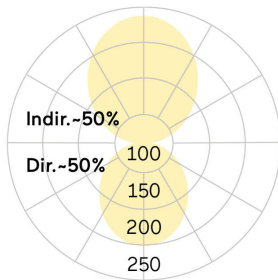

lightnet

Ringo Star-P3

Pendant luminaire - Direct/indirect light distribution

Article code: RP3OBL-840M-D600-K