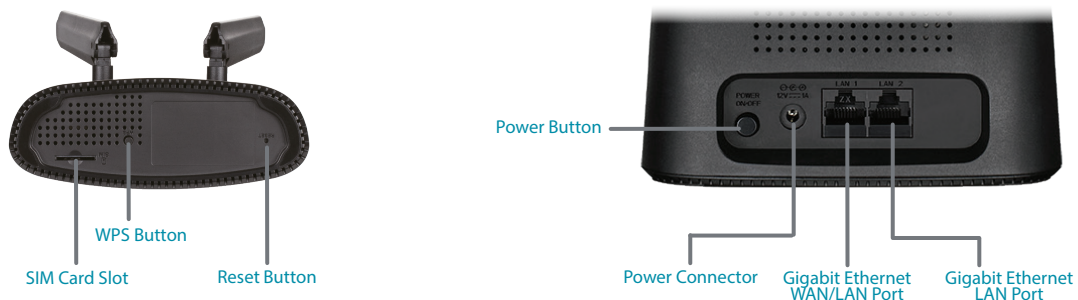

Gigabit Ethernet Ports

High-speed connections for wired devices and wired broadband.

SIM Slot Unlocked

Not locked to a specific mobile service provider, allowing you to pick and choose.

General	
Device Interfaces	1 x 10/100/1000 Gigabit Ethernet WAN/LAN port, 1 x 10/100/1000 Gigabit Ethernet LAN ports, 1 x Mini-SIM/UICC Slot, 1 x Reset Button, 1 x WPS Button, 1 x Power Port
LED	Power, Internet, 2.4 GHz, 5 GHz, LAN, Signal Strength
Antenna Type	Two detachable 3G/4G antennas
Functionality	
Frequency Support	LTE Bands: FDD:1/3/7/8/20(2100/1800/2600/900/800 MHz, TDD: 38 (2600 MHz), Carrier Aggregation (CA) Support: 1+3/1+7/1+8/1+20/3+8/3+20/3+7/3+38/7+20/3+3/7+7/38+38 UMTS: 1/8 (2100/900 MHz) GSM/GPRS: Quad-Bands (850/900/1800/1900 MHz)
Data Rates ¹	LTE Downlink: Up to 300 Mbps, LTE Uplink: Up to 100 Mbps DC-HSPA Downlink: Up to 42 Mbps, DC-HSPA Uplink: Up to 5.72 Mbps
Wireless IEEE Standard	IEEE 802.11n/ac
Wi-Fi Data Rate ¹	Up to 1200 Mbps with 802.11ac + 802.11n dual mode Up to 866 Mbps with 802.11ac clients Up to 300 Mbps with 802.11n clients
WAN Interface	Static IP, dynamic IP (DHCP client), PPTP, and L2TP.
Security Protocol	64/128-bit WEP (Wired Equivalent Privacy), WPA & WPA2 (Wi-Fi Protected Access)
Firewall	Network Address Translation (NAT), URL Blocking, Stateful Packet Inspection (SPI), MAC Filtering
Software	
Device Management	Web UI
Physical	
Size	132 x 126 x 44 mm
Weight	300 g
Operating Temperature	0 to 40 °C
Storage Temperature	-10 to 70 °C
Operating Humidity	10% to 90% non-condensing
Storage Humidity	5% to 95% non-condensing
Certifications	CE , RoHS