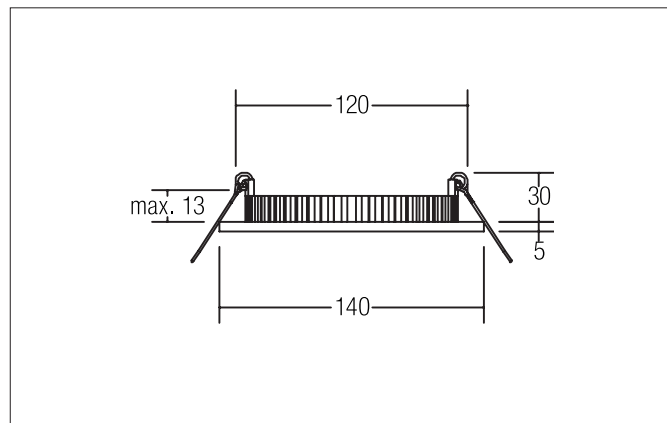

FLAT30 LED recessed panel

Article no. 12215073

Light.
For Generations.

Tender

LED recessed panel, Round. Toolless ceiling installation by installation springs. Ceiling cut-out Ø 120 mm, Installation depth 30 mm, Outer diameter 140 mm, Weight 0,182 kg, with rotationssymmetrical, deep, wide distributed light intensity. optimal light distribution due to a plastic, opal cover. Luminous flux 580 lm, Power 1 x 10 W, System Efficiency 58 lm/W, Light colour warm white, Correlated color temperature (CCT) 3.000 K, Colour rendering index CRI > 80, Housing material: Aluminium / Plastic, Colour: White, Permissible ambient temperature (ta): -20 °C - +25 °C, Protection class (EN 61140): III, Degree of protection (DIN EN 60529): IP20. For connection to an external driver, which is not included in the scope of delivery of the luminaire. Depending on driver dimmable.

Article data	
Article no.	12215073
GTIN	4251433915508
Series name	FLAT30
Short description	LED recessed panel
Material	Aluminium / Plastic
Colour	White
Type of surface	Matt
Shape	Round
Outer diameter	140 mm
Built-in diameter	120 mm
Installation depth	30 mm
Height	5 mm
Weight	0.182 kg

FLAT30 LED recessed panel

Article no. 12215073

Light.
For Generations.

Lighting technology	
Colour temperature	3.000 K
Light colour	White
Light output	Direct
Luminous flux	700 lm
System efficiency	70 lm/W
Colour rendering	CRI > 85
Reflector	Without
Beam angle	120°
Light sharing	Symmetric

Packing data	
Gross weight	0.308 kg
Length of packaging	180 mm
Packaging width	175 mm
Packaging height	60 mm
Disposal at end of life	This product must not be disposed of with household waste. You are obliged, to dispose of such electrical waste separately. By disposing of electrical waste and other old or defective electronics separately, you support recycling or other forms of re-use. In that way you help to take care and to avoid that harmful substances get into the environment.