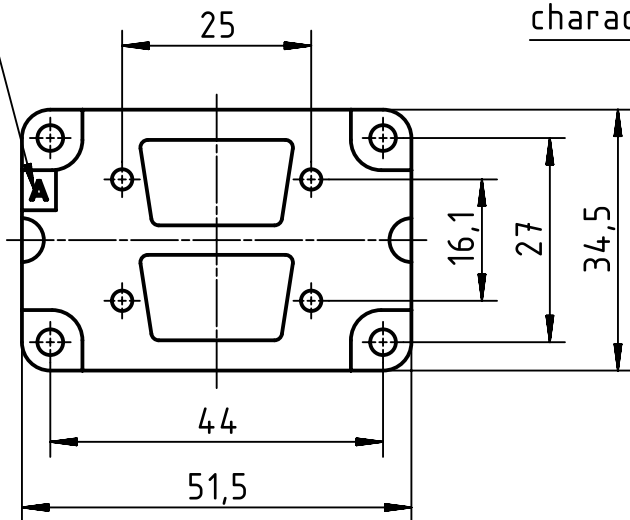

mounting in housing:  
character "A" visible

mounting in hood:  
character "T" visible

back view

belongs to range of delivery:  
4x screws ISO 1481-ST2,9x6,5F  
4x screws ISO 1207-M3x14

	All Dimensions in mm Original Size DIN A4		Scale 1:1	Free size tol.		Ref.	
	All rights reserved Department EL PD - DE		Created by HARLASSK	Inspected by NICHTERLEIN	Standardisation RUETERA	Date 2017-09-21	State Final Release
HARTING Electric GmbH & Co. KG D-32339 Espelkamp		Title Adapter Han 6B - 2x D-Sub 9				Doc-Key / ECM-Nr. 100210153/UGD/006/A 500000125248	
		Type TB	Number 09 30 000 9970			Rev. A	Page 1/1