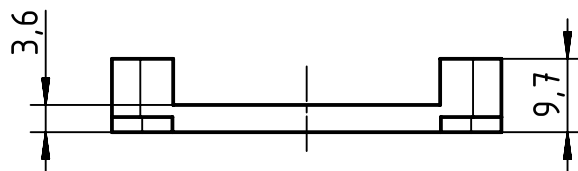

mounting in housing:  
character "A" visible

mounting in hood:  
character "T" visible

back view

belongs to range of delivery:  
4x screws ISO 1481-ST2,9x6,5F  
4x screws ISO 1207-M3x14

	All Dimensions in mm Original Size DIN A4		Scale 1:1	Free size tol.		Ref.	
	All rights reserved Department EL PD - DE		Created by HARLASSK	Inspected by NICHTERLEIN	Standardisation RUETERA	Date 2017-09-21	State Final Release
HARTING Electric GmbH & Co. KG D-32339 Espelkamp		Title Adapter Han 6B - 2x D-Sub 9				Doc-Key / ECM-Nr. 100210153/UGD/006/A 500000125248	
		Type TB	Number 09 30 000 9970			Rev. A	Page 1/1