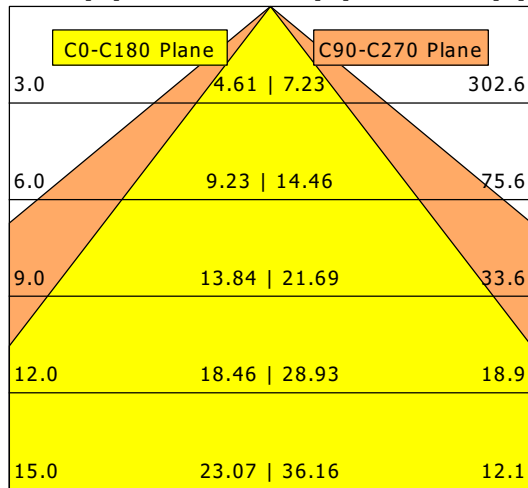

LK-L 070.10830.2245.1/DALI

Lichtkanal 070 | Light-Insert (APB, 1xLED 33W 830/3000K 5330lm)

— C0/C180 cd / 1000 lm - - - C90/C270

	C0	C90	C180	C270
0°	511	511	511	511
15°	491	492	491	492
30°	344	435	344	435
45°	171	317	171	317
60°	59	106	59	106
75°	24	37	24	37
90°	0	0	0	0
cd / 1000 lm				

Offset [m] Cone width [m] Illuminance [lx]

η	LED
Efficiency	162 lm/W
Direct/Indirect	↓ 100% / ↑ 0%
System Power	33 W
UGR	X=4H, Y=8H
Reflection factors	70/50/20
UGR C0/C180	20.1
UGR C90/C270	22.4
CIE Flux Codes	63 90 98 100 100
Ra/CRI	> 80