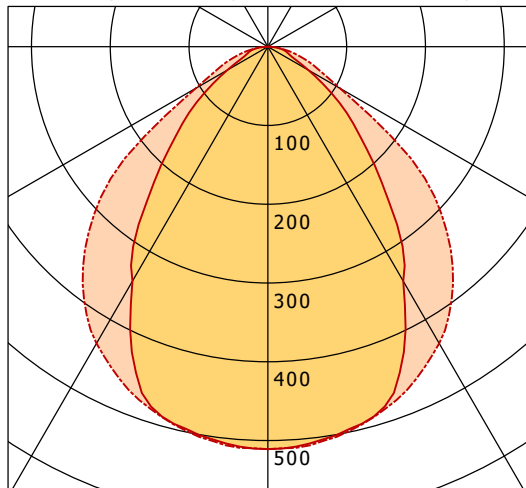

LK-L 070.10830.2245.1/DALI

Lichtkanal 070 | Light-Insert (APB, 1xLED 33W 830/3000K 5330lm)

— C0/C180 cd / 1000 lm - - - C90/C270

	C0	C90	C180	C270
0°	511	511	511	511
15°	491	492	491	492
30°	344	435	344	435
45°	171	317	171	317
60°	59	106	59	106
75°	24	37	24	37
90°	0	0	0	0
cd / 1000 lm				

Offset [m] Cone width [m] Illuminance [lx]

η	LED
Efficiency	162 lm/W
Direct/Indirect	↓ 100% / ↑ 0%
System Power	33 W
UGR	X=4H, Y=8H
Reflection factors	70/50/20
UGR C0/C180	20.1
UGR C90/C270	22.4
CIE Flux Codes	63 90 98 100 100
Ra/CRI	> 80