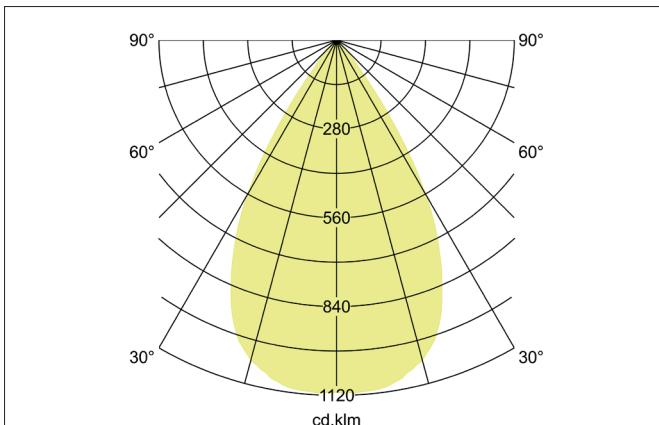

TRAXX MINI LED recessed spotlight, on/off switchable
Article no. 88746175

Light.
For Generations.

Tender

LED recessed spotlight, on/off switchable, Round. Ceiling cut-out \varnothing 92 mm, Installation depth 112 mm, Weight 0,713 kg, with rotations-symmetrical, deep, wide distributed light intensity. optimal light distribution due to a glass transparent cover. Luminous flux 1.777 lm, Power 1 x 15 W, Light colour neutral white, Correlated color temprature (CCT) 3.500 K, Colour rendering index CRI > 90, Rated life time L80/B50 at 25 °C: 50.000 h, Housing material: Aluminium / Glass / Plastic, Colour: White structure, Permissible ambient temperature (ta): -20 °C - +25 °C, Protection class (EN 61140): II, Degree of protection (DIN EN 60529): IP20, .With electronic driver, on/off switchable.

Article data	
Article no.	88746175
GTIN	4251433973935
Series name	TRAXX MINI
Short description	LED recessed spotlight, on/off switchable
Material	Aluminium / Glass / Plastic
Colour	White
Type of surface	Structure
Shape	Round
Built-in diameter	92 mm
Installation depth	112 mm
Weight	0.713 kg

TRAXX MINI LED recessed spotlight, on/off switchable

Article no. 88746175

Light.
For Generations.

Lighting technology	
Colour temperature	3.500 K
Light colour	White
Light output	Direct
Luminous flux	1,777 lm
System efficiency	118 lm/W
Colour rendering	CRI > 90
Reflector	High-gloss
Beam angle	60°
Light sharing	Symmetric