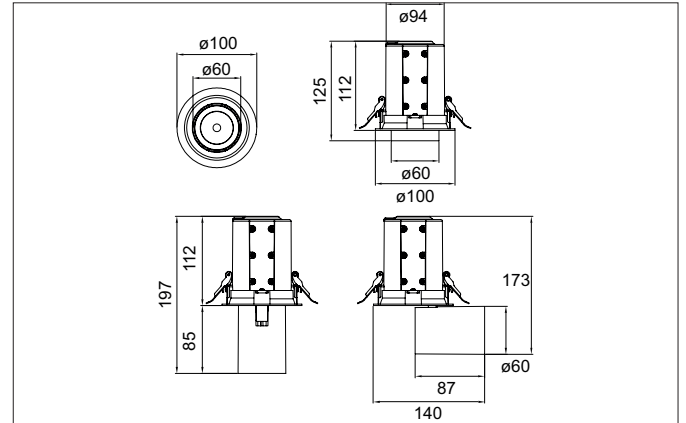

TRAXX MINI LED recessed spotlight, on/off switchable
Article no. 88746175

Light.
For Generations.

Tender

LED recessed spotlight, on/off switchable, Round. Ceiling cut-out \varnothing 92 mm, Installation depth 112 mm, Weight 0,713 kg, with rotations-symmetrical, deep, wide distributed light intensity. optimal light distribution due to a glass transparent cover. Luminous flux 1.777 lm, Power 1 x 15 W, Light colour neutral white, Correlated color temprature (CCT) 3.500 K, Colour rendering index CRI > 90, Rated life time L80/B50 at 25 °C: 50.000 h, Housing material: Aluminium / Glass / Plastic, Colour: White structure, Permissible ambient temperature (ta): -20 °C - +25 °C, Protection class (EN 61140): II, Degree of protection (DIN EN 60529): IP20, .With electronic driver, on/off switchable.

Article data	
Article no.	88746175
GTIN	4251433973935
Series name	TRAXX MINI
Short description	LED recessed spotlight, on/off switchable
Material	Aluminium / Glass / Plastic
Colour	White
Type of surface	Structure
Shape	Round
Built-in diameter	92 mm
Installation depth	112 mm
Weight	0.713 kg

TRAXX MINI LED recessed spotlight, on/off switchable

Article no. 88746175

Light.
For Generations.

Lighting technology	
Colour temperature	3.500 K
Light colour	White
Light output	Direct
Luminous flux	1,777 lm
System efficiency	118 lm/W
Colour rendering	CRI > 90
Reflector	High-gloss
Beam angle	60°
Light sharing	Symmetric

Packing data	
Gross weight	0.776 kg
Length of packaging	170 mm
Packaging width	170 mm
Packaging height	110 mm
Disposal at end of life	This product must not be disposed of with household waste. You are obliged, to dispose of such electrical waste separately. By disposing of electrical waste and other old or defective electronics separately, you support recycling or other forms of re-use. In that way you help to take care and to avoid that harmful substances get into the environment.