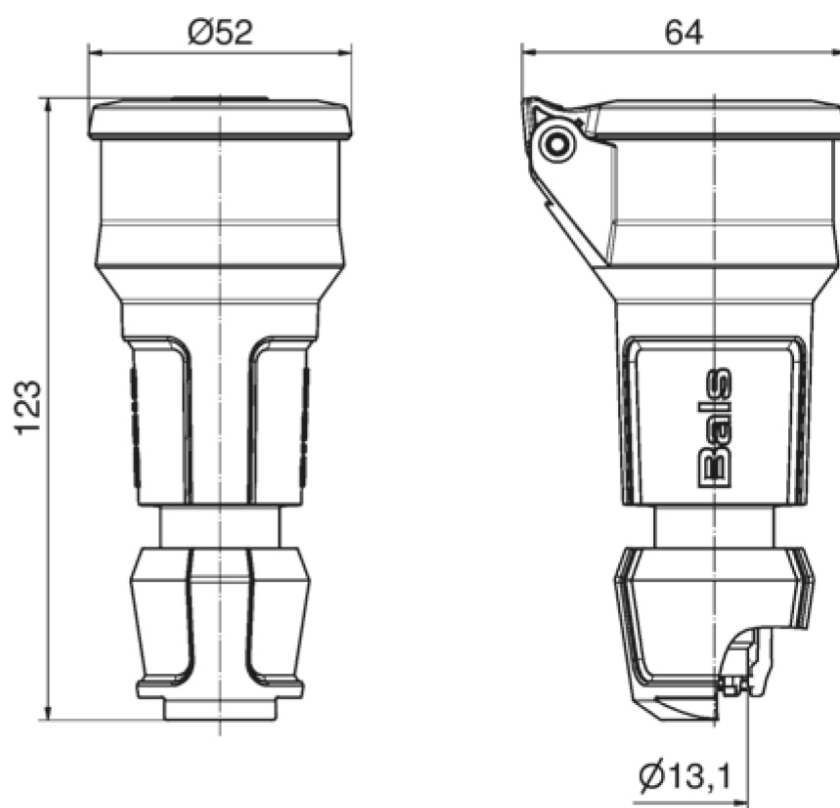

## Domestic connector - with hinged lid, System F German standard

Product description	
BALS-Prd.-Nr	7487
EAN	4024941852425
Product category	Domestic connector
Current	16A
Number of poles	3p
Poles	2P+PE
Voltage	250V
Frequency	alternating current (AC)

Product description	
Protection degree	IP54
Colour code	gray RAL 7035
Colour of appliance	Collar black RAL 9005, Hinged lid black RAL 9005, Housing cover grey RAL 7035, Cable gland black RAL 9005
Connection design	head-screw terminal
Maximum conductor size	4,0 qmm
Cable entry	Cable gland
Height	123mm
Width	52mm
Depth	64mm
Material of enclosure	Polyamide
Contact	The contact carrier is made of polyamide, the contacts are brass nickel plated

Additional technical properties	
	with german earthing system
	Multi-Grip cable gland with gasket and integrated strain relief
	With self-closing hinged lid

Logistics data	
Weight/pcs	0.08 kg / Piece
Packaging	Bag

Logistics data	
Content amount	1 ST
EAN	4024941852425
Length	64 mm
Width	52 mm
Height	123 mm
Weight	0.081 kg
Volume	409.344 ccm
Packaging	Carton
Content amount	20 ST
EAN	4024941323659
Length	245 mm
Width	177 mm
Height	185 mm
Weight	1.733 kg
Volume	7,140 ccm