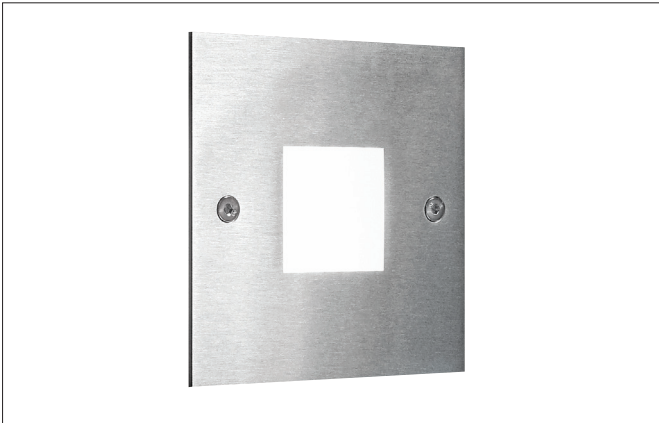

Recessed wall light

Article no. P3930R

Light.
For Generations.

230V

Tender

Recessed wall light, Square. Ceiling cut-out Installation depth mm, Weight 0,180 kg, , Power 1 x 1,2 W, Colour rendering index , Housing material: Stainless steel, Colour: Stainless steel, Permissible ambient temperature (ta): -20 °C - +25 °C, Protection class (EN 61140);, Degree of protection (DIN EN 60529);, .For connection to an external driver, which is not included in the scope of delivery of the luminaire. Depending on driver dimmable.

Article data	
Article no.	P3930R
GTIN	4250047733201
Short description	Recessed wall light
Material	Stainless steel
Colour	Stainless steel
Shape	Square
Weight	0.180 kg

Lighting technology	
System efficiency	1 lm/W

Operating technology of the luminaire	
AC nominal voltage max	230 V
Frequenz max.	50 Hz
Lamp	LED not changeable
Control	Depending on driver

Recessed wall light

Article no. P3930R

Light.
For Generations.

Mounting technology	
Mounting method	Recessed mounting
Place of installation	Wall-mounted
Adjustability	Not adjustable