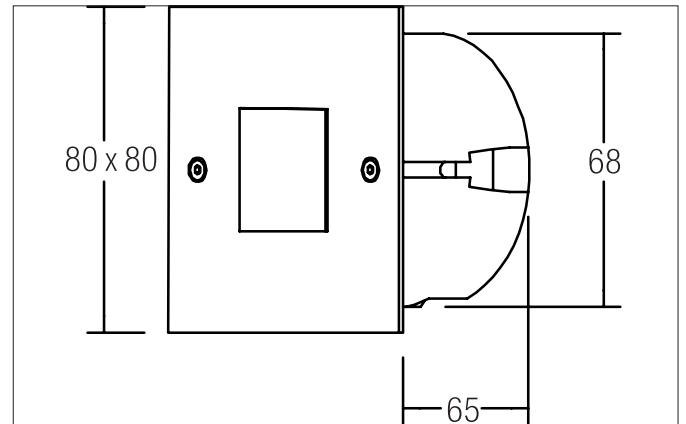

Recessed wall light

Article no. P3930R

Light.
For Generations.

230V

Tender

Recessed wall light, Square. Ceiling cut-out Installation depth mm, Weight 0,180 kg, , Power 1 x 1,2 W, Colour rendering index , Housing material: Stainless steel, Colour: Stainless steel, Permissible ambient temperature (ta): -20 °C - +25 °C, Protection class (EN 61140);, Degree of protection (DIN EN 60529);, .For connection to an external driver, which is not included in the scope of delivery of the luminaire. Depending on driver dimmable.

Article data	
Article no.	P3930R
GTIN	4250047733201
Short description	Recessed wall light
Material	Stainless steel
Colour	Stainless steel
Shape	Square
Weight	0.180 kg

Lighting technology	
System efficiency	1 lm/W

Operating technology of the luminaire	
AC nominal voltage max	230 V
Frequenz max.	50 Hz
Lamp	LED not changeable
Control	Depending on driver

Recessed wall light

Article no. P3930R

Light.
For Generations.

Mounting technology	
Mounting method	Recessed mounting
Place of installation	Wall-mounted
Adjustability	Not adjustable

Packing data	
Gross weight	0.18 kg
Length of packaging	95 mm
Packaging width	75 mm
Packaging height	95 mm
Disposal at end of life	<p>This product must not be disposed of with household waste. You are obliged, to dispose of such electrical waste separately.</p> <p>By disposing of electrical waste and other old or defective electronics separately, you support recycling or other forms of re-use. In that way you help to take care and to avoid that harmful substances get into the environment.</p>