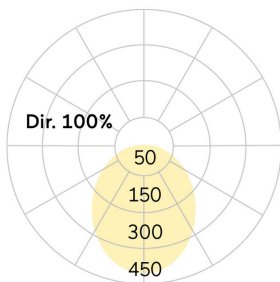

lightnet

Ringo Star-G3

Pendant luminaire - Direct light distribution

Article code: RG3OSL-840H-D1200-U