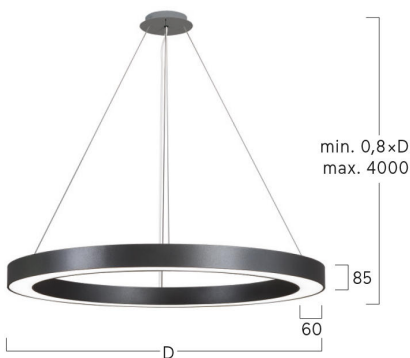

lightnet

Ringo Star-G3

Pendant luminaire - Direct light distribution

Article code: RG3OSL-840H-D1200-U

Illustrations may only be similar and serve as an orientation.

Ringo Star-G3. LED. Pendant luminaire. Luminaire body made of aluminium profile with 60mm track width. Surface finish Radiant Silver. Direct only light distribution. Colour temperature: 4000K (Cool White). Colour Rendering Index (CRI): >80. Opal diffuser for enhanced light transmission and perfect uniform illumination. Dimmable DALI. DxHxW (round). D=1200mm. W=60mm. H=85mm. Central cord suspension with ceiling rose and power supply cable (Set). Pendant length max 4000mm. Power supply: transparent.

lightnet

Ringo Star-G3

Pendant luminaire - Direct light distribution

Article code: RG3OSL-840H-D1200-U

Customer / Project: _____

Note: _____

Productname	Ringo Star-G3
Lamp	LED
Installation Type	Pendant luminaire
Surface finish	Radiant Silver
Light characteristics	Direct light distribution
Colour temperature	4000K
Colour Rendering Index (CRI)	CRI>80
Optical system	Opal diffuser
Control	Dimmable (DALI)
Length L/Diameter D (mm)	D=1200mm
Width W (mm)	W=60mm
Height H (mm)	H=85mm
Current/Power	High-Power
Luminous Flux	9080lm
Power consumption	121W
Suspension	Central susp. (Set)
Ceiling rose colour	Ceiling rose: Matching luminaire`s surface colour
Pendant length (mm)	Pendant length max 4000mm
Degree of protection	IP20
Cable Colour	Power supply: transparent
LED lifetime	L80B10 (tq 25°C) = 50.000h
Photometric code	8 40 / 3 3 9
Photobiological class	RG0 (EN62471)
Indoor/Outdoor	Indoor: ta [ambient] max. 25°C
Weight (kg)	11,2kg