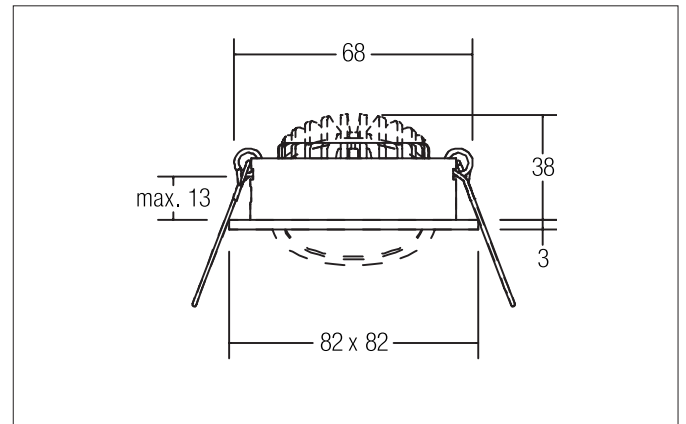

SEVEN-S LED recessed spot

Article no. 12262073

Light.
For Generations.**Tender**

LED recessed spot, Square. Toolless ceiling installation by installation springs. Ceiling cut-out \varnothing 68 mm, Installation depth 38 mm, Length 82 mm, Width 82 mm, Weight 0,124 kg, Reflector silver with rotationssymmetrical, deep, wide distributed light intensity. optimal light distribution due to a plastic, transparent cover. Luminous flux 740 lm, Power 1 x 7 W, System Efficiency 106 lm/W, Light colour warm white, Correlated color temprature (CCT) 2.700 K, Colour rendering index CRI > 80, Rated life time L70/B50 at 25 °C: 50000 h, Housing material: Aluminium / Polycarbonate, Colour: White, Permissible ambient temperature (ta): -20 °C - +25 °C, Protection class (EN 6 1140): III, Degree of protection (DIN EN 60529): IP20. For connection to an external driver, which is not included in the scope of delivery of the luminaire. Depending on driver dimmable.

Product Benefits

- Square recessed spotlight made of solid aluminum with polycarbonate cover.
- Easy and tool-free mounting.
- CRI > 80.
- Low mounting depth 38 mm, length 82 mm, width 82 mm, Ceiling cut-out 68 mm.
- Ceiling thickness maximum 13 mm.
- Large article variance in terms of housing color and color temperature.
- Power supply with 350 mA.
- Also available as switchable or dimmable (trailing-edge phase dimmer) set.
- Alternatively available in round design.

SEVEN-S LED recessed spot

Article no. 12262073

Light.
For Generations.

Article data	
Article no.	12262073
GTIN	4250047785316
Series name	SEVEN-S
Short description	LED recessed spot
Material	Aluminium / Polycarbonate
Colour	White
Type of surface	Matt
Shape	Square
Built-in diameter	68 mm
Installation depth	38 mm
Length	82 mm
Width	82 mm
Height	3 mm
Weight	0.124 kg