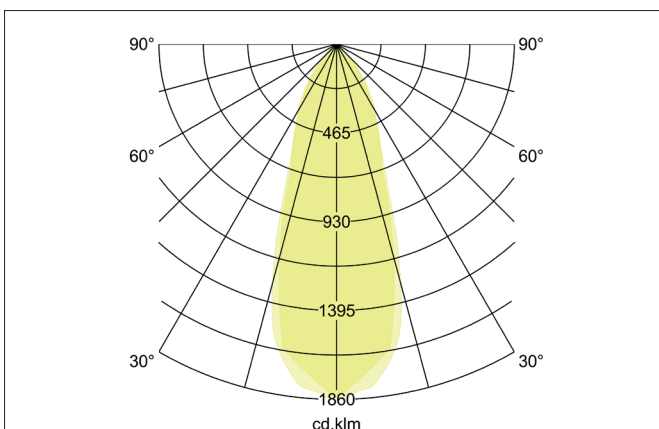

SEVEN-S LED recessed spot

Article no. 12262073

Light.
For Generations.**Tender**

LED recessed spot, Square. Toolless ceiling installation by installation springs. Ceiling cut-out \varnothing 68 mm, Installation depth 38 mm, Length 82 mm, Width 82 mm, Weight 0,124 kg, Reflector silver with rotationssymmetrical, deep, wide distributed light intensity. optimal light distribution due to a plastic, transparent cover. Luminous flux 740 lm, Power 1 x 7 W, System Efficiency 106 lm/W, Light colour warm white, Correlated color temprature (CCT) 2.700 K, Colour rendering index CRI > 80, Rated life time L70/B50 at 25 °C: 50000 h, Housing material: Aluminium / Polycarbonate, Colour: White, Permissible ambient temperature (ta): -20 °C - +25 °C, Protection class (EN 6 1140): III, Degree of protection (DIN EN 60529): IP20. For connection to an external driver, which is not included in the scope of delivery of the luminaire. Depending on driver dimmable.

Product Benefits

- Square recessed spotlight made of solid aluminum with polycarbonate cover.
- Easy and tool-free mounting.
- CRI > 80.
- Low mounting depth 38 mm, length 82 mm, width 82 mm, Ceiling cut-out 68 mm.
- Ceiling thickness maximum 13 mm.
- Large article variance in terms of housing color and color temperature.
- Power supply with 350 mA.
- Also available as switchable or dimmable (trailing-edge phase dimmer) set.
- Alternatively available in round design.

Lighting technology	
Colour temperature	2.700 K
Light colour	White
Light output	Direct
Luminous flux	740 lm
System efficiency	106 lm/W
Colour rendering	CRI > 80
Reflector	High-gloss
Reflektorfarbe	silver
Beam angle	38°
Light sharing	Symmetric