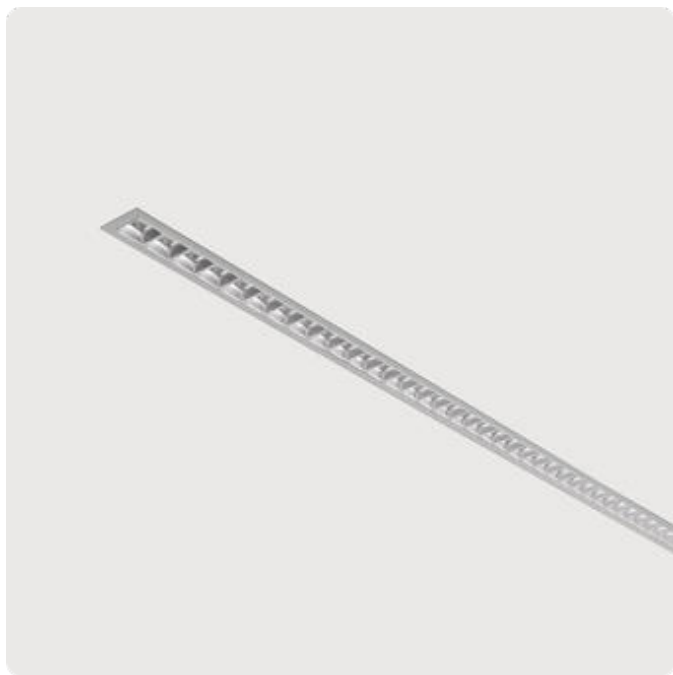

Matric-FX

Recessed mounted light line, mounting brackets incl - Direct light distribution

Article code: LFXLEL-830H-L675-A

Illustrations may only be similar and serve as an orientation.

Matric-FX. LED. Recessed mounted light line with surrounding frame for installation in sawn wall and ceiling with cut-out openings. Mounting brackets included. Luminaire body made of high-quality aluminum profile. Surface finish Silver Anodised. Direct only light distribution. Colour temperature: 3000K (Warm White). Colour Rendering Index (CRI): >80. Lens Louvre: precision lenses with louvre for wide and symmetrical light distribution. High glare limitation, compatible for office applications. UGR<=

19. Reflector: Satin Silver. Dimmable DALI. LxWxH (rectangular). L=675mm. W=50mm. H=65mm. High-power current. 1917lm. 17W. 1,6kg. Binning initial <= MacAdam 3. IP20. Protection class I. CE, UKCA marking. IK02. 220-240V. 50-60 Hz. RG0 (EN62471). Luminous flux reduction up to 0,4%/1.000 operating hours. Nominal failure rate: 0,2%/1.000 operating hours. L80B10 (tq 25°C) = 50.000h. 5 years warranty. Manufacturer: Lightnet GmbH, ISO 9001:2015 and 50001:2018 certified.