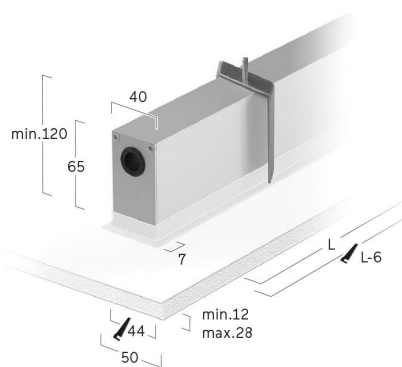

Matric-FX

Recessed mounted light line, mounting brackets incl - Direct light distribution

Article code: LFXLEL-830H-L675-A

Illustrations may only be similar and serve as an orientation.

Matric-FX. LED. Recessed mounted light line with surrounding frame for installation in sawn wall and ceiling with cut-out openings. Mounting brackets included. Luminaire body made of high-quality aluminum profile. Surface finish Silver Anodised. Direct only light distribution. Colour temperature: 3000K (Warm White). Colour Rendering Index (CRI): >80. Lens Louvre: precision lenses with louvre for wide and symmetrical light distribution. High glare limitation, compatible for office applications. UGR<=

Matric-FX

Recessed mounted light line, mounting brackets incl - Direct light distribution

Article code: LFXLEL-830H-L675-A

Customer / Project: _____

Note: _____

Productname	Matric-FX
Lamp	LED
Installation Type	Recessed mounted light line, mounting brackets incl
Surface finish	Silver Anodised
Light characteristics	Direct light distribution
Colour temperature	3000K
Colour Rendering Index (CRI)	CRI>80
Optical system	Lens Louvre
Reflector Colour Inside	Reflector: Satin Silver
Control	Dimmable (DALI)
Length L/Diameter D (mm)	L=675mm
Width W (mm)	W=50mm
Height H (mm)	H=65mm
Current/Power	High-Power
Luminous Flux	1917lm
Power consumption	17W
Degree of protection	IP20
LED lifetime	L80B10 (tq 25°C) = 50.000h
UGR	UGR<=19
Photometric code	8 30 / 3 3 9
Photobiological class	RG0 (EN62471)
Indoor/Outdoor	Indoor: ta [ambient] max. 25°C
Weight (kg)	1,6kg