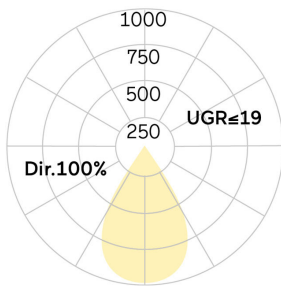

19. Reflector: Satin Silver. Dimmable DALI. LxWxH (rectangular). L=675mm. W=50mm. H=65mm. High-power current. 1917lm. 17W. 1,6kg. Binning initial <= MacAdam 3. IP20. Protection class I. CE, UKCA marking. IK02. 220-240V. 50-60 Hz. RG0 (EN62471). Luminous flux reduction up to 0,4%/1.000 operating hours. Nominal failure rate: 0,2%/1.000 operating hours. L80B10 (tq 25°C) = 50.000h. 5 years warranty. Manufacturer: Lightnet GmbH, ISO 9001:2015 and 50001:2018 certified.

Matric-FX

Recessed mounted light line, mounting brackets incl - Direct light distribution

Article code: LFXLEL-830H-L675-A

Customer / Project: _____

Note: _____

Productname	Matric-FX
Lamp	LED
Installation Type	Recessed mounted light line, mounting brackets incl
Surface finish	Silver Anodised
Light characteristics	Direct light distribution
Colour temperature	3000K
Colour Rendering Index (CRI)	CRI>80
Optical system	Lens Louvre
Reflector Colour Inside	Reflector: Satin Silver
Control	Dimmable (DALI)
Length L/Diameter D (mm)	L=675mm
Width W (mm)	W=50mm
Height H (mm)	H=65mm
Current/Power	High-Power
Luminous Flux	1917lm
Power consumption	17W
Degree of protection	IP20
LED lifetime	L80B10 (tq 25°C) = 50.000h
UGR	UGR<=19
Photometric code	8 30 / 3 3 9
Photobiological class	RG0 (EN62471)
Indoor/Outdoor	Indoor: ta [ambient] max. 25°C
Weight (kg)	1,6kg