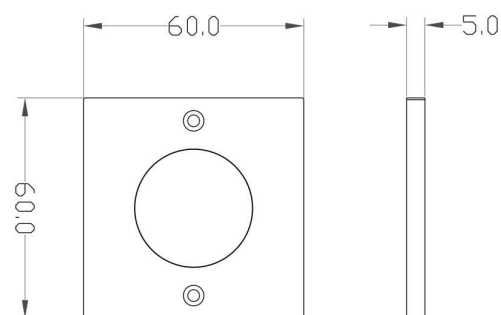

Light Technical Data

Bulb	LED-module fixed
Colour Designation	warmwhite
Colour temperature	2700 K
Luminous flux	210 lm
Beam angle	115°
LED type	COB
LED quantity	1
Spectral power distribution	584 nm

Article no.: 687128

Dimensions & Weight

Length	60 mm
Width	60 mm
Height	5 mm
Diameter	
Mounting Depth	
Product Weight	55 g

Cut-out dimensions

Length	
Width	
Diameter	

Article no.: 687128

Surface mounted furniture lamp, Fine I, Silver grey RAL 7001, 12V DC, 3,00 W, warmwhite