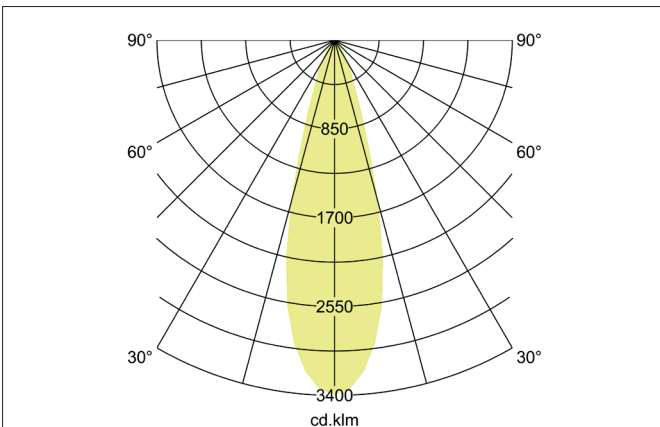

ARTEMIS MAXI LED recessed spotlight, on/off switchable
 Article no. 88273185

Light.
 For Generations.

Tender
 LED recessed spotlight, on/off switchable, Round. Ceiling cut-out Ø 170 mm, Installation depth 136 mm, Outer diameter 182 mm, Weight 1,300 kg, with rotationssymmetrical, deep, wide distributed light intensity. optimal light distribution due to a glass transparent cover. Luminous flux 5.346 lm, Power 1 x 41,5 W, Light colour neutral white, Correlated color temperature (CCT) 3.500 K, Colour rendering index CRI > 90, Housing material: Aluminium, Colour: Black structure, Permissible ambient temperature (ta): -20 °C - +25 °C, Protection class (EN 61140): II, Degree of protection (DIN EN 60529): IP20, .With electronic driver, on/off switchable.

Article data	
Article no.	88273185
GTIN	4251433975120
Series name	ARTEMIS MAXI
Short description	LED recessed spotlight, on/off switchable
Material	Aluminium
Colour	Black
Type of surface	Structure
Shape	Round
Outer diameter	182 mm
Built-in diameter	170 mm
Installation depth	136 mm
Weight	1.300 kg