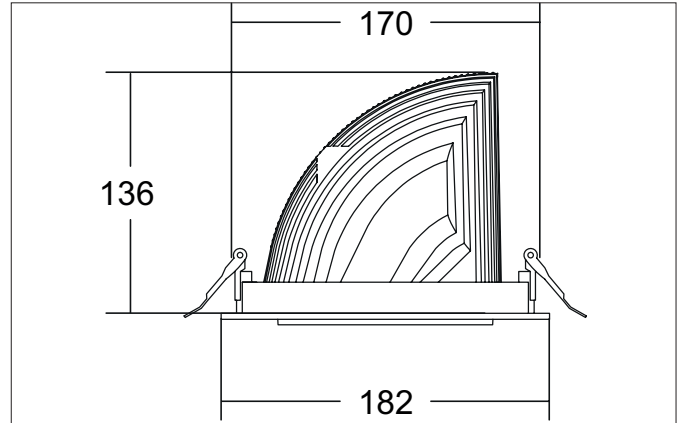

ARTEMIS MAXI LED recessed spotlight, on/off switchable
 Article no. 88273185

Light.
 For Generations.

Tender
 LED recessed spotlight, on/off switchable, Round. Ceiling cut-out Ø 170 mm, Installation depth 136 mm, Outer diameter 182 mm, Weight 1,300 kg, with rotationssymmetrical, deep, wide distributed light intensity. optimal light distribution due to a glass transparent cover. Luminous flux 5.346 lm, Power 1 x 41,5 W, Light colour neutral white, Correlated color temperature (CCT) 3.500 K, Colour rendering index CRI > 90, Housing material: Aluminium, Colour: Black structure, Permissible ambient temperature (ta): -20 °C - +25 °C, Protection class (EN 61140): II, Degree of protection (DIN EN 60529): IP20, .With electronic driver, on/off switchable.

Article data	
Article no.	88273185
GTIN	4251433975120
Series name	ARTEMIS MAXI
Short description	LED recessed spotlight, on/off switchable
Material	Aluminium
Colour	Black
Type of surface	Structure
Shape	Round
Outer diameter	182 mm
Built-in diameter	170 mm
Installation depth	136 mm
Weight	1.300 kg

Packing data	
Gross weight	1.37 kg
Length of packaging	182 mm
Packaging width	182 mm
Packaging height	136 mm
Disposal at end of life	This product must not be disposed of with household waste. You are obliged, to dispose of such electrical waste separately. By disposing of electrical waste and other old or defective electronics separately, you support recycling or other forms of re-use. In that way you help to take care and to avoid that harmful substances get into the environment.