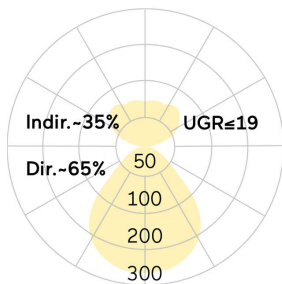

lightnet

Basic-P5

Pendant luminaire - Direct/indirect light distribution

Article code: BP5ABE-830M-D800-P

Customer / Project: _____

Note: _____

Productname	Basic-P5
Lamp	LED
Installation Type	Pendant luminaire
Surface finish	Jet Black
Light characteristics	Direct/indirect light distribution
Colour temperature	3000K
Colour Rendering Index (CRI)	CRI>80
Optical system	Microprismatic screen
Control	Switchable
Length L/Diameter D (mm)	D=800mm
Height H (mm)	H=38mm
Current/Power	Medium-Power
Luminous Flux	7134lm
Power consumption	60W
Suspension	Rod susp. (Set)
Ceiling rose colour	Ceiling rose: Matching luminaire`s surface colour
Pendant length (mm)	Pendant length on request
Degree of protection	IP40
Certification	Prüfzeichen: ENEC
LED lifetime	L85B10 (tq 25°C) = 50.000h
UGR	UGR<=19
Photometric code	8 30 / 3 3 9
Photobiological class	RG0 (EN62471)
Indoor/Outdoor	Indoor: ta [ambient] max. 25°C
Weight (kg)	9,5kg