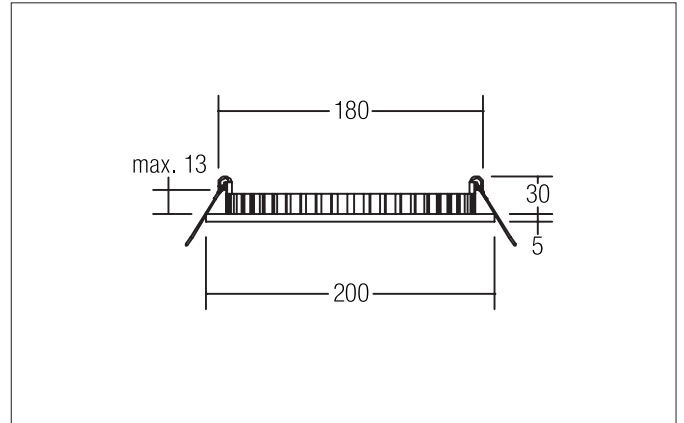

**FLAT30 LED recessed panel**

Article no. 12217683

Light.  
For Generations.**Tender**

LED recessed panel, Round. Toolless ceiling installation by installation springs. Ceiling cut-out Ø 180 mm, Installation depth 30 mm, Outer diameter 200 mm, Weight 0,336 kg, with rotationssymmetrical, deep, wide distributed light intensity. optimal light distribution due to a plastic, opal cover. Luminous flux 1.040 lm, Power 1 x 16 W, Light colour warm white, Correlated color temperature (CCT) 3.000 K, Colour rendering index CRI > 80, Housing material: Aluminium / Plastic, Colour: Silver, Permissible ambient temperature (ta): -20 °C - +25 °C, Protection class (EN 61140): III, Degree of protection (DIN EN 60529): IP20, .For connection to an external driver, which is not included in the scope of delivery of the luminaire. Depending on driver dimmable.

Article data	
Article no.	12217683
GTIN	4251433915614
Series name	FLAT30
Short description	LED recessed panel
Material	Aluminium / Plastic
Colour	Silver
Type of surface	Matt
Shape	Round
Outer diameter	200 mm
Built-in diameter	180 mm
Installation depth	30 mm
Height	5 mm
Weight	0.336 kg

**FLAT30 LED recessed panel**

Article no. 12217683

Light.  
For Generations.

Lighting technology	
Colour temperature	3.000 K
Light colour	White
Light output	Direct
Luminous flux	1,040 lm
System efficiency	65 lm/W
Colour rendering	CRI > 80
Reflector	Without
Beam angle	120°
Light sharing	Symmetric

Packing data	
Gross weight	0.514 kg
Length of packaging	250 mm
Packaging width	225 mm
Packaging height	60 mm
Disposal at end of life	This product must not be disposed of with household waste. You are obliged, to dispose of such electrical waste separately. By disposing of electrical waste and other old or defective electronics separately, you support recycling or other forms of re-use. In that way you help to take care and to avoid that harmful substances get into the environment.