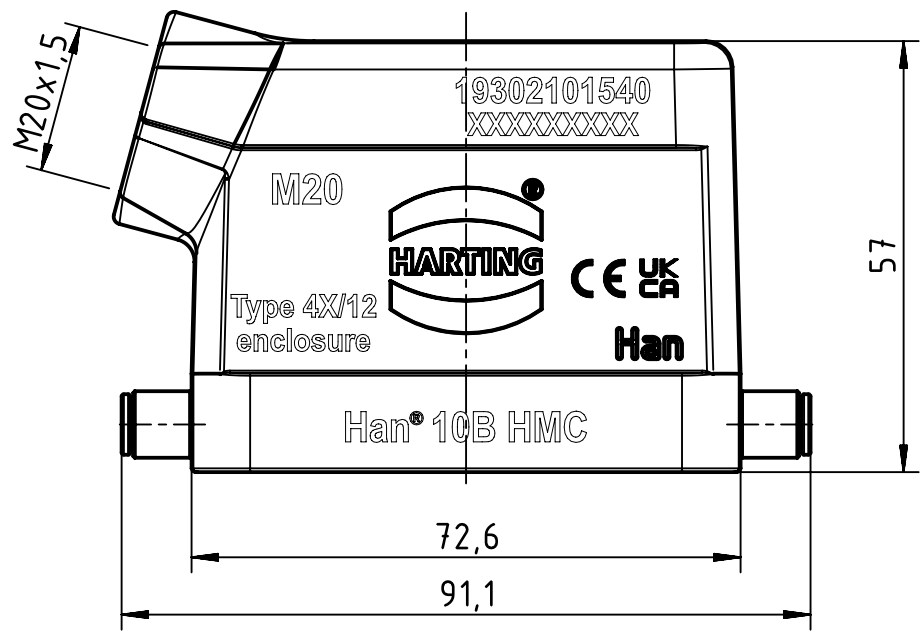

1 2 3 4 5 6

A

B

C

D

	All Dimensions in mm Original Size DIN A4		Scale 1:1	Free size tol.		Ref.		
						Sub.		
	All rights reserved		Created by 105230	Inspected by GERB	Standardisation	Date 2024-01-25	State Final Release	
	Department EL PD		Title Han 10B-HMC-GS-R-M20				Doc-Key / ECM-Nr. 100520234/UGD/002/G 500000261998	
HARTING D-32339 Espelkamp			Type TB	Number 19 30 210 1540			Rev. G	Page 1/1