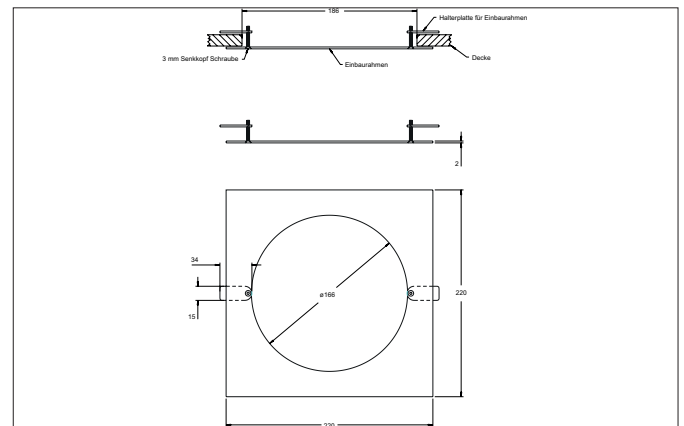

Recessed cover 1-x, white, for ModulMax
Article no. 88601080

Light.
For Generations.

Tender

Installation cover 1-x, white, for ModulMax, black, square. Material: Steel.

Article data	
Article no.	88601080
GTIN	4251433901037
Short description	Recessed cover 1-x, white, for ModulMax
Material	Steel
Colour	Black
Shape	Square
Length	220 mm
Width	220 mm
Weight	1.183 kg

Packing data	
Gross weight	1.425 kg
Length of packaging	240 mm
Packaging width	240 mm
Packaging height	40 mm

Disposal at end of life	This product must not be disposed of with household waste. You are obliged, to dispose of such electrical waste separately. By disposing of electrical waste and other old or defective electronics separately, you support recycling or other forms of re-use. In that way you help to take care and to avoid that harmful substances get into the environment.
-------------------------	---