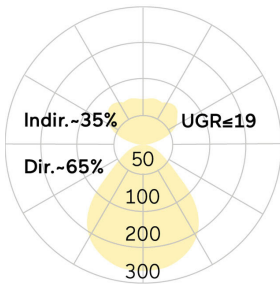

lightnet

Basic-P5

Pendant luminaire - Direct/indirect light distribution

Article code: BP5ABE-840M-D600-P

Customer / Project: _____

Note: _____

Productname	Basic-P5
Lamp	LED
Installation Type	Pendant luminaire
Surface finish	Jet Black
Light characteristics	Direct/indirect light distribution
Colour temperature	4000K
Colour Rendering Index (CRI)	CRI>80
Optical system	Microprismatic screen
Control	Switchable
Length L/Diameter D (mm)	D=600mm
Height H (mm)	H=38mm
Current/Power	Medium-Power
Luminous Flux	5210lm
Power consumption	40W
Suspension	Rod susp. (Set)
Ceiling rose colour	Ceiling rose: Matching luminaire`s surface colour
Pendant length (mm)	Pendant length on request
Degree of protection	IP40
Certification	Prüfzeichen: ENEC
LED lifetime	L85B10 (tq 25°C) = 50.000h
UGR	UGR<=19
Photometric code	8 40 / 3 3 9
Photobiological class	RG0 (EN62471)
Indoor/Outdoor	Indoor: ta [ambient] max. 25°C
Weight (kg)	6,4kg