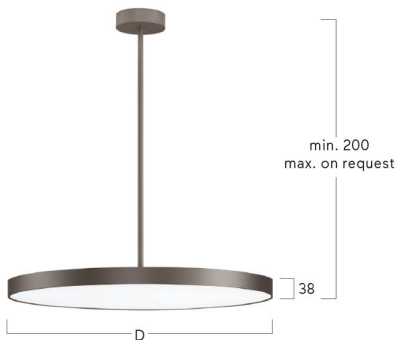

lightnet

Basic-P5

Pendant luminaire - Direct/indirect light distribution

Article code: BP5ABE-840M-D600-P

Illustrations may only be similar and serve as an orientation.

Basic-P5. LED. Pendant luminaire. Luminaire body with 38mm visible overall height and minimalist edge of only 5mm. Luminaire body made of high-quality aluminum profile. Surface finish Jet Black. Direct/indirect light distribution. Colour temperature: 4000K (Cool White). Colour Rendering Index (CRI): >80. Microprismatic screen for uniform illumination and reduced luminance in office areas. UGR<=19. Switchable. DxH (round). D=600mm. H=38mm. Rod suspension with ceiling rose (Set). Pendant

lightnet

Basic-P5

Pendant luminaire - Direct/indirect light distribution

Article code: BP5ABE-840M-D600-P

Customer / Project: _____

Note: _____

Productname	Basic-P5
Lamp	LED
Installation Type	Pendant luminaire
Surface finish	Jet Black
Light characteristics	Direct/indirect light distribution
Colour temperature	4000K
Colour Rendering Index (CRI)	CRI>80
Optical system	Microprismatic screen
Control	Switchable
Length L/Diameter D (mm)	D=600mm
Height H (mm)	H=38mm
Current/Power	Medium-Power
Luminous Flux	5210lm
Power consumption	40W
Suspension	Rod susp. (Set)
Ceiling rose colour	Ceiling rose: Matching luminaire`s surface colour
Pendant length (mm)	Pendant length on request
Degree of protection	IP40
Certification	Prüfzeichen: ENEC
LED lifetime	L85B10 (tq 25°C) = 50.000h
UGR	UGR<=19
Photometric code	8 40 / 3 3 9
Photobiological class	RG0 (EN62471)
Indoor/Outdoor	Indoor: ta [ambient] max. 25°C
Weight (kg)	6,4kg