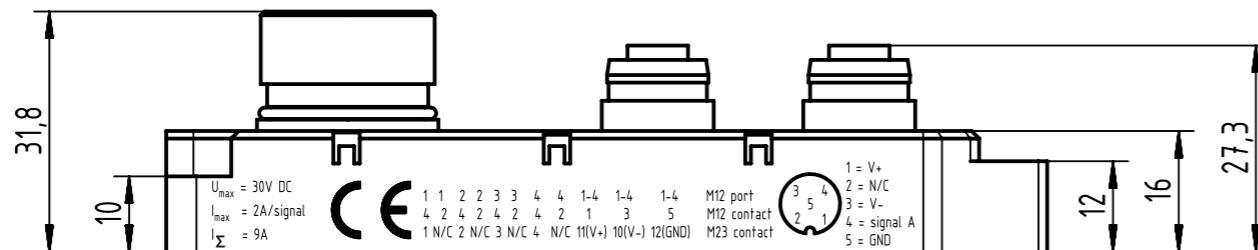

Loading plan

- Protection level: IP67  
- Temperature range: -30°C ... +80°C

All Dimensions in mm		Tech. Character.		Free size tol.		According to production drawing	
All rights reserved Department HCS - RO		Created by COSTEA Costea	Inspected by 402676 Gross	Standardisation MUNTEANV Muntean	Date 2020-04-15	State Final Release	
HARTING Customised Solutions D-32339 Espelkamp		Title har-SAB M12/4/4p M23/12p		Doc-Key / ECM-Nr. 100689588/UGD/000/E 500000171205		Rev. E	Page 1/1
		Type TB	Number 090700201200				