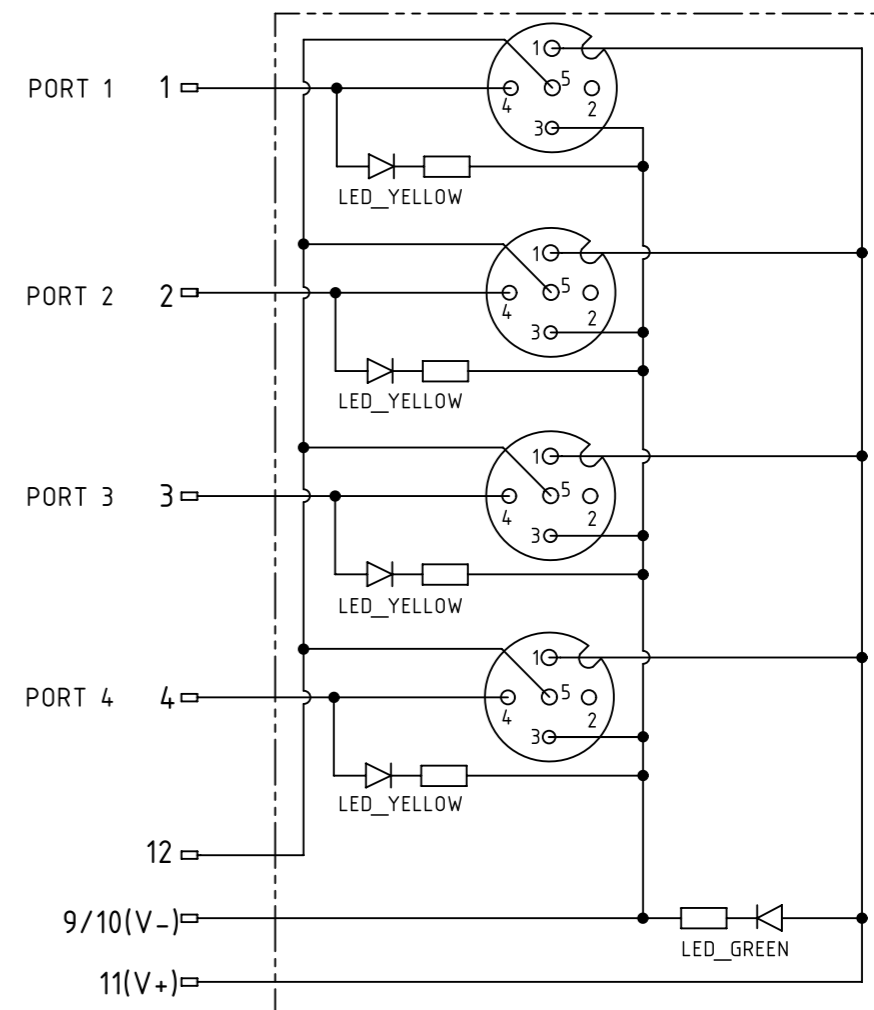

Loading plan

- Protection level: IP67  
- Temperature range: -30°C ... +80°C

All Dimensions in mm		Tech. Character.		Free size tol.		According to production drawing	
All rights reserved Department HCS - RO		Created by COSTEA Costea	Inspected by 402676 Gross	Standardisation MUNTEANV Muntean	Date 2020-04-15	State Final Release	
HARTING Customised Solutions D-32339 Espelkamp		Title har-SAB M12/4/4p M23/12p		Doc-Key / ECM-Nr. 100689588/UGD/000/E 500000171205		Rev. E	Page 1/1
		Type TB	Number 090700201200				