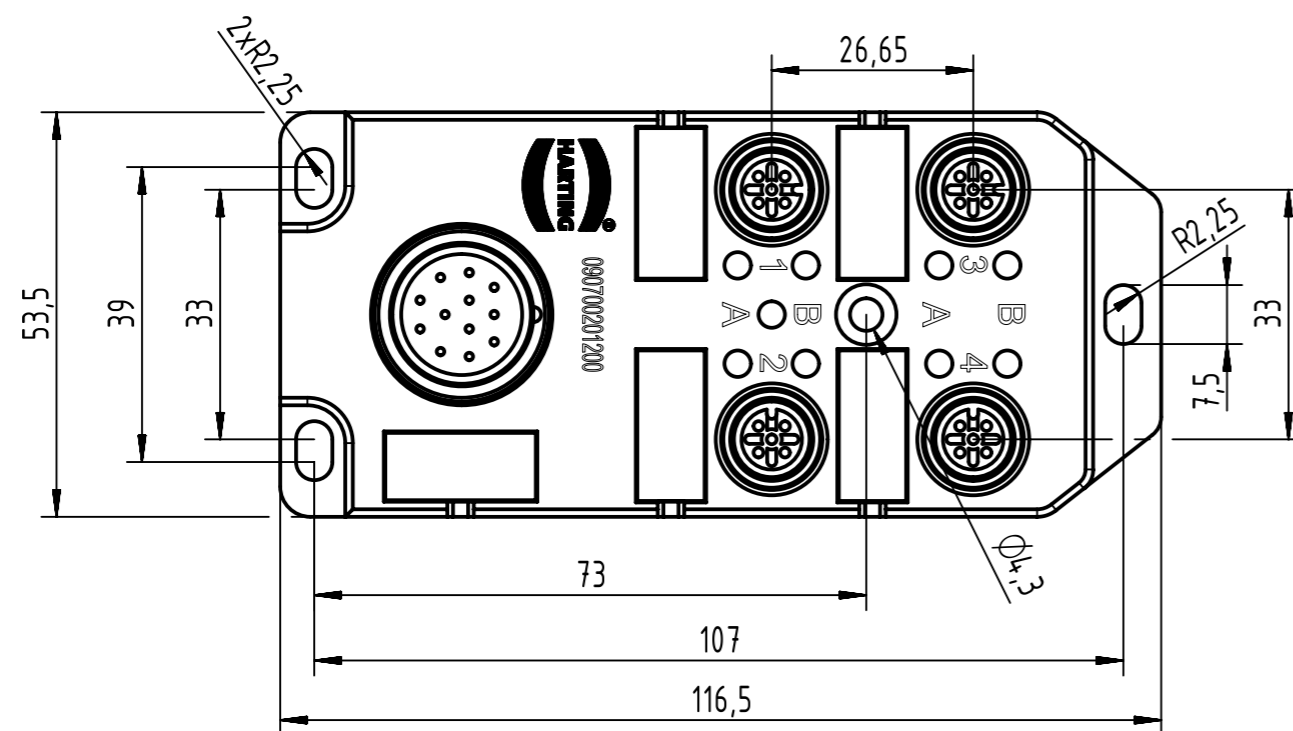

Loading plan

- Protection level: IP67  
- Temperature range: -30°C ... +80°C

All Dimensions in mm		Tech. Character.		Free size tol.		According to production drawing	
All rights reserved Department HCS - RO		Created by COSTEA Costea	Inspected by 402676 Gross	Standardisation MUNTEANV Muntean	Date 2020-04-15	State Final Release	
HARTING Customised Solutions D-32339 Espelkamp		Title har-SAB M12/4/4p M23/12p		Doc-Key / ECM-Nr. 100689588/UGD/000/E 500000171205		Rev. E	Page 1/1
		Type TB	Number 090700201200				