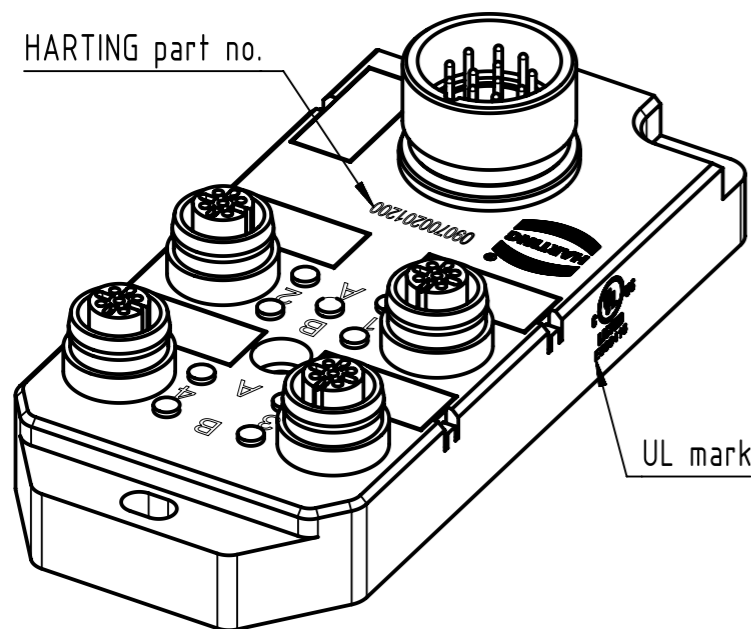

Loading plan

- Protection level: IP67  
- Temperature range: -30°C ... +80°C

All Dimensions in mm		Tech. Character.		Free size tol.		According to production drawing	
All rights reserved Department HCS - RO		Created by COSTEA Costea	Inspected by 402676 Gross	Standardisation MUNTEANV Muntean	Date 2020-04-15	State Final Release	
HARTING Customised Solutions D-32339 Espelkamp		Title har-SAB M12/4/4p M23/12p		Doc-Key / ECM-Nr. 100689588/UGD/000/E 500000171205		Rev. E	Page 1/1
		Type TB	Number 090700201200				