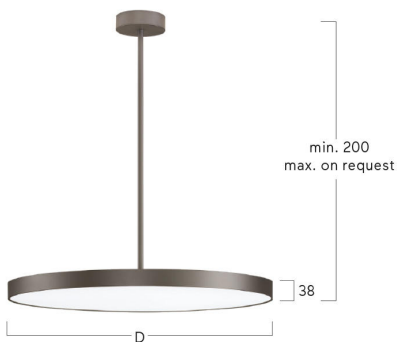

lightnet

Basic-G5

Pendant luminaire - Direct light distribution

Article code: BG5OSL-840H-D800-P

Illustrations may only be similar and serve as an orientation.

Basic-G5. LED. Pendant luminaire. Luminaire body with 38mm visible overall height and minimalist edge of only 5mm. Luminaire body made of high-quality aluminum profile. Surface finish Radiant Silver. Direct only light distribution. Colour temperature: 4000K (Cool White). Colour Rendering Index (CRI): >80. Opal diffuser for enhanced light transmission and perfect uniform illumination. Dimmable DALI. DxH (round). D=800mm. H=38mm. Rod suspension with ceiling rose (Set). Pendant

lightnet

Basic-G5

Pendant luminaire - Direct light distribution

Article code: BG5OSL-840H-D800-P

Customer / Project: _____

Note: _____

Productname	Basic-G5
Lamp	LED
Installation Type	Pendant luminaire
Surface finish	Radiant Silver
Light characteristics	Direct light distribution
Colour temperature	4000K
Colour Rendering Index (CRI)	CRI>80
Optical system	Opal diffuser
Control	Dimmable (DALI)
Length L/Diameter D (mm)	D=800mm
Height H (mm)	H=38mm
Current/Power	High-Power
Luminous Flux	7150lm
Power consumption	54W
Suspension	Rod susp. (Set)
Ceiling rose colour	Ceiling rose: Matching luminaire`s surface colour
Pendant length (mm)	Pendant length on request
Degree of protection	IP40
Certification	Prüfzeichen: ENEC
LED lifetime	L80B10 (tq 25°C) = 50.000h
Photometric code	8 40 / 3 3 9
Photobiological class	RG0 (EN62471)
Indoor/Outdoor	Indoor: ta [ambient] max. 25°C
Weight (kg)	9,5kg