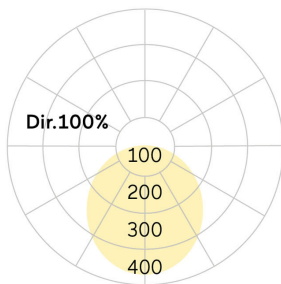

lightnet

Basic-G5

Pendant luminaire - Direct light distribution

Article code: BG5OSL-840H-D800-P

Customer / Project: _____

Note: _____

Productname	Basic-G5
Lamp	LED
Installation Type	Pendant luminaire
Surface finish	Radiant Silver
Light characteristics	Direct light distribution
Colour temperature	4000K
Colour Rendering Index (CRI)	CRI>80
Optical system	Opal diffuser
Control	Dimmable (DALI)
Length L/Diameter D (mm)	D=800mm
Height H (mm)	H=38mm
Current/Power	High-Power
Luminous Flux	7150lm
Power consumption	54W
Suspension	Rod susp. (Set)
Ceiling rose colour	Ceiling rose: Matching luminaire`s surface colour
Pendant length (mm)	Pendant length on request
Degree of protection	IP40
Certification	Prüfzeichen: ENEC
LED lifetime	L80B10 (tq 25°C) = 50.000h
Photometric code	8 40 / 3 3 9
Photobiological class	RG0 (EN62471)
Indoor/Outdoor	Indoor: ta [ambient] max. 25°C
Weight (kg)	9,5kg