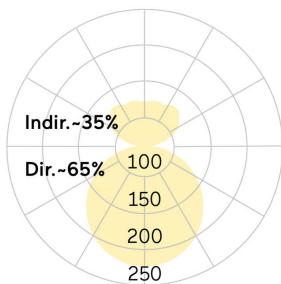

lightnet

Basic-P5

Pendant luminaire - Direct/indirect light distribution

Article code: BP5OBE-830M-D800-P

Customer / Project: _____

Note: _____

Productname	Basic-P5
Lamp	LED
Installation Type	Pendant luminaire
Surface finish	Jet Black
Light characteristics	Direct/indirect light distribution
Colour temperature	3000K
Colour Rendering Index (CRI)	CRI>80
Optical system	Opal diffuser
Control	Switchable
Length L/Diameter D (mm)	D=800mm
Height H (mm)	H=38mm
Current/Power	Medium-Power
Luminous Flux	7246lm
Power consumption	60W
Suspension	Rod susp. (Set)
Ceiling rose colour	Ceiling rose: Matching luminaire`s surface colour
Pendant length (mm)	Pendant length on request
Degree of protection	IP40
Certification	Prüfzeichen: ENEC
LED lifetime	L85B10 (tq 25°C) = 50.000h
Photometric code	8 30 / 3 3 9
Photobiological class	RG0 (EN62471)
Indoor/Outdoor	Indoor: ta [ambient] max. 25°C
Weight (kg)	9,5kg