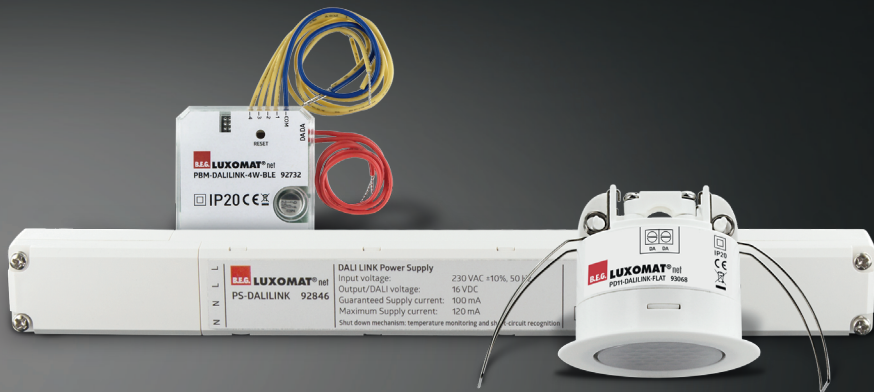

The screenshot shows a web browser window displaying the B.E.G. website. The page is titled "DALI LINK" and features a navigation menu with "PRODUCTS", "SOLUTIONS", "USERS", "SERVICE", and "THE COMPANY". The main content area includes a large image of a hand holding a smartphone with a control app, surrounded by icons representing various DALI LINK components like a light fixture, a sensor, and a gateway. A text box on the right describes DALI LINK as "The intelligent and economical single room solution from B.E.G.". Below this, a section titled "DALI LINK single room solution" provides a detailed description of the entry-level set for small offices, including a DALI LINK power supply, a PD11 DALI LINK multisensor, and a DALI LINK 4-way pushbutton interface. It also mentions that the super flat PD11 is a first choice for demanding architectural considerations. A small image of a modern office interior is shown at the bottom left.

B.E.G.

PRODUCTS SOLUTIONS USERS SERVICE THE COMPANY

SEARCH CONTACT GREAT BRITAIN

DALI LINK

The intelligent and economical single room solution from B.E.G.

Solutions - DALI LINK

DALI LINK single room solution

The entry-level set for small offices consists of a DALI LINK power supply, a PD11 DALI LINK multisensor and a DALI LINK 4-way pushbutton interface with built-in Bluetooth gateway. The super flat PD11 is the first choice for the most demanding architectural considerations, with a large detection range for its class.

Unlike other systems, the DALI LINK PD11 is not only a multisensor but also a master occupancy detector with its own intelligence as a controller. Therefore B.E.G. DALI LINK is highly fail safe, expandable and economical. All components are also available individually, so that larger rooms such as conference rooms and classrooms can be covered.