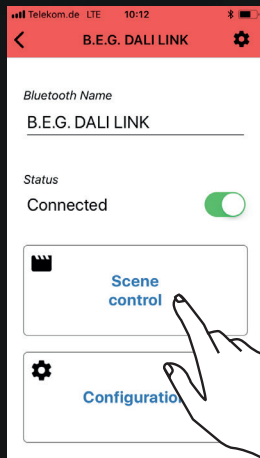

3.3.

Ändern Sie Geräteparameter wie gewünscht!

Change device parameters at will!

Changez les paramètres des participants comme vous le souhaitez !

4.1.

Erstellen Sie Szenen!
Create scenes!
Configurez des scènes !

4.2.

Bearbeiten oder löschen Sie Szenen!

Edit or delete scenes!

Modifiez ou supprimez des scènes !

5.1.

Fehlermeldungen!
Error messages!
Messages d'erreurs !

6.1.

Applikationsbeschreibung herunterladen (beg-luxomat.com/loesungen/dali-link/)!
Download the application description (beg-luxomat.com/en/solutions/dali-link/)!
Obtenez plus d'informations (beg-luxomat.com/fr/solutions/dali-link/)!

The screenshot shows a web browser window displaying the B.E.G. website. The page is titled "DALI LINK" and features a navigation menu with "PRODUCTS", "SOLUTIONS", "USERS", "SERVICE", and "THE COMPANY". The main content area includes a large image of a hand holding a smartphone with a control app, surrounded by icons representing various DALI LINK components like a light fixture, a sensor, and a gateway. A text box on the right describes DALI LINK as "The intelligent and economical single room solution from B.E.G.". Below this, a section titled "DALI LINK single room solution" provides a detailed description of the entry-level set for small offices, including a DALI LINK power supply, a PD11 DALI LINK multisensor, and a DALI LINK 4-way pushbutton interface. It also mentions that the super flat PD11 is a first choice for demanding architectural considerations. A small image of a modern office interior is shown at the bottom left.