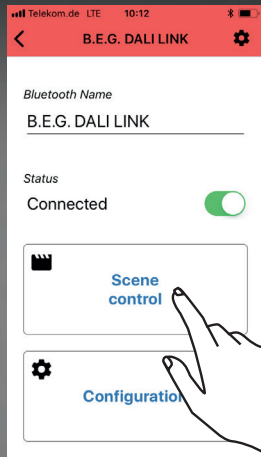

3.3.

Ändern Sie Geräteparameter wie gewünscht!

Change device parameters at will!

Changez les paramètres des participants comme vous le souhaitez !

4.1.

Erstellen Sie Szenen!
Create scenes!
Configurez des scènes !

4.2.

Bearbeiten oder löschen Sie Szenen!

Edit or delete scenes!

Modifiez ou supprimez des scènes !

5.1.

Fehlermeldungen!
Error messages!
Messages d'erreurs !

6.1.

Applikationsbeschreibung herunterladen (beg-luxomat.com/loesungen/dali-link/)!
Download the application description (beg-luxomat.com/en/solutions/dali-link/)!
Obtenez plus d'informations (beg-luxomat.com/fr/solutions/dali-link/)!

The screenshot shows a web browser window displaying the B.E.G. website. The page is titled "DALI LINK" and features a navigation menu with "PRODUCTS", "SOLUTIONS", "USERS", "SERVICE", and "THE COMPANY". The main content area includes a large image of a hand holding a smartphone with a control app, surrounded by icons representing various DALI LINK components like a light fixture, a sensor, and a gateway. A text box on the right describes DALI LINK as "The intelligent and economical single room solution from B.E.G.". Below this, a section titled "DALI LINK single room solution" provides a detailed description of the entry-level set for small offices, including a DALI LINK power supply, a PD11 DALI LINK multisensor, and a DALI LINK 4-way pushbutton interface. It also mentions that the super flat PD11 is a first choice for demanding architectural considerations. A small image of a modern office interior is shown at the bottom left.