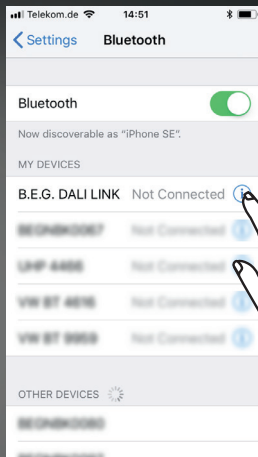

4.2.

Bearbeiten oder löschen Sie Szenen!

Edit or delete scenes!

Modifiez ou supprimez des scènes !

5.1.

Fehlermeldungen!
Error messages!
Messages d'erreurs !

6.1.

Applikationsbeschreibung herunterladen (beg-luxomat.com/loesungen/dali-link/)!
Download the application description (beg-luxomat.com/en/solutions/dali-link/)!
Obtenez plus d'informations (beg-luxomat.com/fr/solutions/dali-link/)!

The screenshot shows a web browser window displaying the B.E.G. website. The page is titled "DALI LINK" and features a navigation menu with "PRODUCTS", "SOLUTIONS", "USERS", "SERVICE", and "THE COMPANY". The main content area includes a large image of a hand holding a smartphone with a control app, surrounded by icons representing various DALI LINK components like a light fixture, a sensor, and a gateway. A text box on the right describes DALI LINK as "The intelligent and economical single room solution from B.E.G.". Below this, a section titled "DALI LINK single room solution" provides a detailed description of the entry-level set for small offices, including a DALI LINK power supply, a PD11 DALI LINK multisensor, and a DALI LINK 4-way pushbutton interface. It also mentions that the super flat PD11 is a first choice for demanding architectural considerations. A small image of a modern office interior is shown at the bottom left.