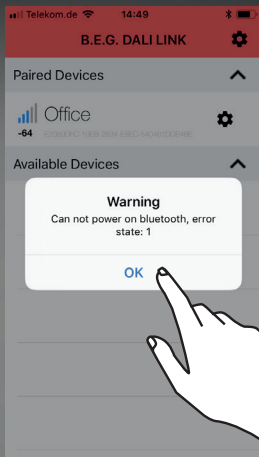

4.2.

Bearbeiten oder löschen Sie Szenen!

Edit or delete scenes!

Modifiez ou supprimez des scènes !

5.1.

Fehlermeldungen!
Error messages!
Messages d'erreurs !

6.1.

Applikationsbeschreibung herunterladen (beg-luxomat.com/loesungen/dali-link/)!
Download the application description (beg-luxomat.com/en/solutions/dali-link/)!
Obtenez plus d'informations (beg-luxomat.com/fr/solutions/dali-link/)!

The screenshot shows a web browser window displaying the B.E.G. website. The page is titled "DALI LINK" and features a navigation menu with "PRODUCTS", "SOLUTIONS", "USERS", "SERVICE", and "THE COMPANY". The main content area includes a large image of a hand holding a smartphone with a control app, surrounded by icons representing various DALI LINK components like a light fixture, a sensor, and a gateway. A text box on the right describes DALI LINK as "The intelligent and economical single room solution from B.E.G.". Below this, a section titled "DALI LINK single room solution" provides a detailed description of the entry-level set for small offices, including a DALI LINK power supply, a PD11 DALI LINK multisensor, and a DALI LINK 4-way pushbutton interface. It also mentions that the super flat PD11 is a first choice for demanding architectural considerations. A small image of a modern office interior is shown at the bottom left.