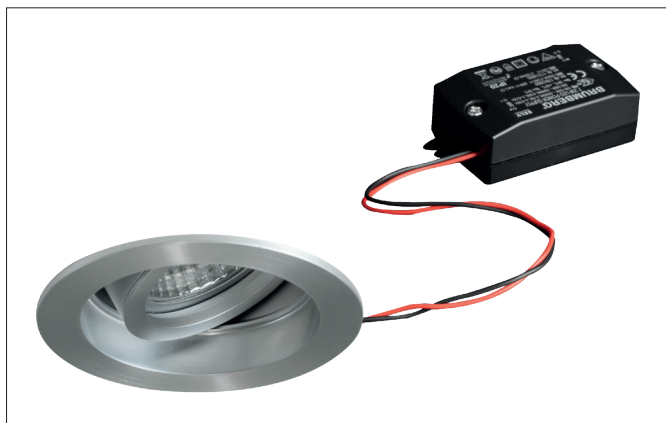

**TIRRELdeep LED recessed spot set, on/off switchable**

Article no. 38063253

Light.  
For Generations.**Tender**

LED recessed spot set, on/off switchable, Round. Toolless ceiling installation by installation springs. Ceiling cut-out Ø 68 mm, Installation depth 62 mm, Outer diameter 82 mm, Weight 0,178 kg, Reflector silver with rotationssymmetrical, deep, wide distributed light intensity. optimal light distribution due to a glass transparent cover. Luminous flux 680 lm, Power 1 x 6 W, System Efficiency 113 lm/W, Light colour warm white, Correlated color temprature (CCT) 3.000 K, Colour rendering index CRI > 80, Housing material: Aluminium / Glass, Colour: Alu, Permissible ambient temperature (ta): -20 °C - +25 °C, Protection class (EN 61140): II, Degree of protection (DIN EN 60529): IP20. With electronic driver, on/off switchable.

Article data	
Article no.	38063253
GTIN	4251433950929
Series name	TIRRELdeep
Short description	LED recessed spot set, on/off switchable
Material	Aluminium / Glass
Colour	Alu
Type of surface	Matt
Shape	Round
Outer diameter	82 mm
Built-in diameter	68 mm
Installation depth	62 mm
Hight	3 mm
Weight	0.178 kg

**TIRRELdeep LED recessed spot set, on/off switchable**

Article no. 38063253

Light.  
For Generations.

Lighting technology	
Colour temperature	3.000 K
Light colour	White
Light output	Direct
Luminous flux	680 lm
System efficiency	113 lm/W
Colour rendering	CRI > 80
Reflector	High-gloss
Reflektorfarbe	silver
Beam angle	38°
Light sharing	Symmetric

Operating technology of the luminaire	
Lamp holder	Plug&Play
Power	6 W
Voltage type	DC
Current	350 mA
Lamp	LED
Protection class	III
Degree of protection	IP20
Bulb change possible	The light source of this luminaire may only be replaced by the manufacturer or a service technician commissioned by him or a similarly qualified person.