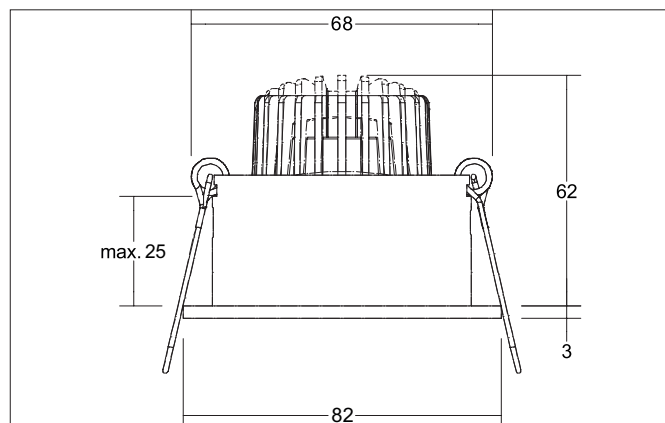

**TIRRELdeep LED recessed spot set, on/off switchable**

Article no. 38063253

Light.  
For Generations.**Tender**

LED recessed spot set, on/off switchable, Round. Toolless ceiling installation by installation springs. Ceiling cut-out Ø 68 mm, Installation depth 62 mm, Outer diameter 82 mm, Weight 0,178 kg, Reflector silver with rotationssymmetrical, deep, wide distributed light intensity. optimal light distribution due to a glass transparent cover. Luminous flux 680 lm, Power 1 x 6 W, System Efficiency 113 lm/W, Light colour warm white, Correlated color temprature (CCT) 3.000 K, Colour rendering index CRI > 80, Housing material: Aluminium / Glass, Colour: Alu, Permissible ambient temperature (ta): -20 °C - +25 °C, Protection class (EN 61140): II, Degree of protection (DIN EN 60529): IP20. With electronic driver, on/off switchable.

Article data	
Article no.	38063253
GTIN	4251433950929
Series name	TIRRELdeep
Short description	LED recessed spot set, on/off switchable
Material	Aluminium / Glass
Colour	Alu
Type of surface	Matt
Shape	Round
Outer diameter	82 mm
Built-in diameter	68 mm
Installation depth	62 mm
Hight	3 mm
Weight	0.178 kg

**TIRRELdeep LED recessed spot set, on/off switchable**

Article no. 38063253

Light.  
For Generations.

Lighting technology	
Colour temperature	3.000 K
Light colour	White
Light output	Direct
Luminous flux	680 lm
System efficiency	113 lm/W
Colour rendering	CRI > 80
Reflector	High-gloss
Reflektorfarbe	silver
Beam angle	38°
Light sharing	Symmetric

Packing data	
Gross weight	0.202 kg
Length of packaging	100 mm
Packaging width	100 mm
Packaging height	100 mm
Disposal at end of life	This product must not be disposed of with household waste. You are obliged, to dispose of such electrical waste separately. By disposing of electrical waste and other old or defective electronics separately, you support recycling or other forms of re-use. In that way you help to take care and to avoid that harmful substances get into the environment.