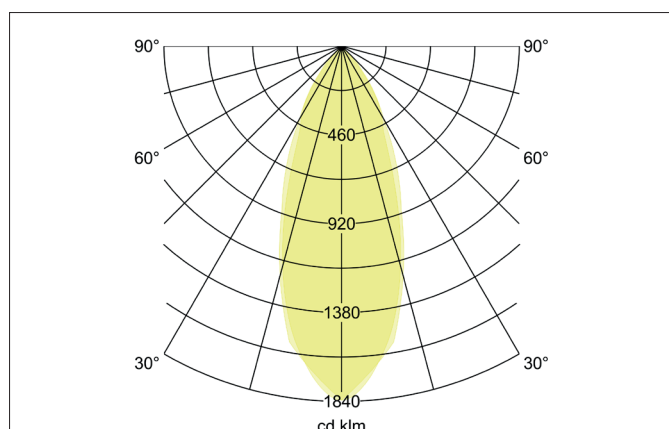

**TIRRELdeep LED recessed spot set, on/off switchable**

Article no. 38063253

Light.  
For Generations.**Tender**

LED recessed spot set, on/off switchable, Round. Toolless ceiling installation by installation springs. Ceiling cut-out Ø 68 mm, Installation depth 62 mm, Outer diameter 82 mm, Weight 0,178 kg, Reflector silver with rotationssymmetrical, deep, wide distributed light intensity. optimal light distribution due to a glass transparent cover. Luminous flux 680 lm, Power 1 x 6 W, System Efficiency 113 lm/W, Light colour warm white, Correlated color temprature (CCT) 3.000 K, Colour rendering index CRI > 80, Housing material: Aluminium / Glass, Colour: Alu, Permissible ambient temperature (ta): -20 °C - +25 °C, Protection class (EN 61140): II, Degree of protection (DIN EN 60529): IP20. With electronic driver, on/off switchable.

Article data	
Article no.	38063253
GTIN	4251433950929
Series name	TIRRELdeep
Short description	LED recessed spot set, on/off switchable
Material	Aluminium / Glass
Colour	Alu
Type of surface	Matt
Shape	Round
Outer diameter	82 mm
Built-in diameter	68 mm
Installation depth	62 mm
Hight	3 mm
Weight	0.178 kg

**TIRRELdeep LED recessed spot set, on/off switchable**

Article no. 38063253

Light.  
For Generations.

Lighting technology	
Colour temperature	3.000 K
Light colour	White
Light output	Direct
Luminous flux	680 lm
System efficiency	113 lm/W
Colour rendering	CRI > 80
Reflector	High-gloss
Reflektorfarbe	silver
Beam angle	38°
Light sharing	Symmetric