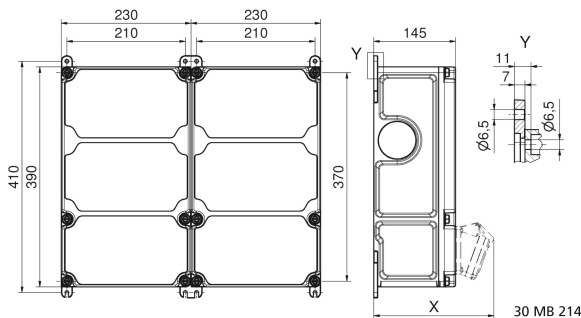

Surface-mounting distributor, plastic - VARIABOX - L Duo

Product description	
BALS-Prd.-Nr	89128
EAN	4024941206600
Product category	VARIABOX - L Duo
Specification/Norm	DIN EN 61439-2
Protection degree	IP44
Colour of appliance	Housing bottom similar black RAL 9017, Housing top grey RAL 7035
Height	390mm
Width	460mm
Depth	145mm

Product description	
RDF factor	1
Nominal current InA	63

Logistics data	
Weight/pcs	8.922 kg / Piece
Packaging	Carton
Content amount	1 ST
EAN	4024941206600
Length	800 mm
Width	600 mm
Height	340 mm
Weight	10.272 kg
Volume	163,200 ccm

Tiefenmaß/ depth X (mm)

Bezeichnung/ with	IP44	IP67
OTC-Klappe/ OTC operating window	180	180
Schutzk. Steckdose/domestic socket	162	205
CEE 16A 3p	200	200
CEE 16A 4p	204	202
CEE 16A 5p	207	205
CEE 32A 3p/4p	211	213
CEE 32A 5p	213	214
CEE 63A 3p/4p/5p	229	231