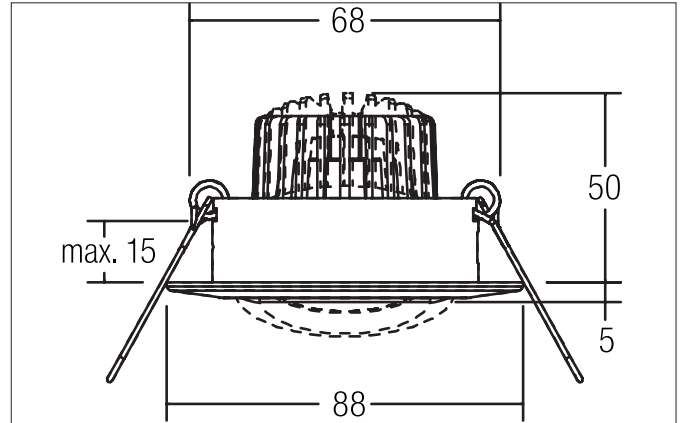

BREENA-R LED recessed spot set, on/off switchable
 Article no. 38141173

Light.
 For Generations.

Tender
 LED recessed spot set, on/off switchable, Round. Toolless ceiling installation by installation springs. Ceiling cut-out Ø 68 mm, Installation depth 50 mm, Outer diameter 88 mm, Weight 0,201 kg, Reflector silver with rotationssymmetrical, deep, wide distributed light intensity. optimal light distribution due to a glass transparent cover. Luminous flux 680 lm, Power 1 x 6 W, System Efficiency 113 lm/W, Light colour warm white, Correlated color temprature (CCT) 3.000 K, Colour rendering index CRI > 80, Housing material: Cast iron / Aluminium / Glass, Colour: White structure, Permissible ambient temperature (ta): -20 °C - +25 °C, Protection class (EN 61140): II, Degree of protection (DIN EN 60529): IP20. With electronic driver, on/off switchable.

Article data	
Article no.	38141173
GTIN	4251433958338
Series name	BREENA-R
Short description	LED recessed spot set, on/off switchable
Material	Cast iron / Aluminium / Glass
Colour	White
Type of surface	Structure
Shape	Round
Outer diameter	88 mm
Built-in diameter	68 mm
Installation depth	50 mm
Height	5 mm
Weight	0.201 kg

BREENA-R LED recessed spot set, on/off switchable

Article no. 38141173

Light.
For Generations.

Packing data	
Gross weight	0.287 kg
Length of packaging	95 mm
Packaging width	75 mm
Packaging height	95 mm
Disposal at end of life	<p>This product must not be disposed of with household waste. You are obliged, to dispose of such electrical waste separately.</p> <p>By disposing of electrical waste and other old or defective electronics separately, you support recycling or other forms of re-use. In that way you help to take care and to avoid that harmful substances get into the environment.</p>