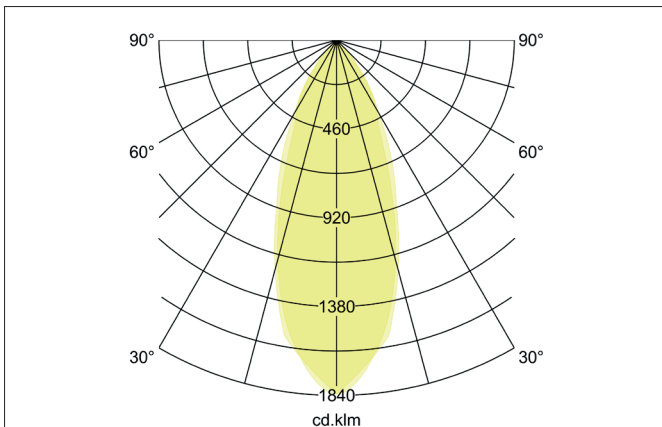

BREENA-R LED recessed spot set, on/off switchable
 Article no. 38141173

Light.
 For Generations.

Tender
 LED recessed spot set, on/off switchable, Round. Toolless ceiling installation by installation springs. Ceiling cut-out Ø 68 mm, Installation depth 50 mm, Outer diameter 88 mm, Weight 0,201 kg, Reflector silver with rotationssymmetrical, deep, wide distributed light intensity. optimal light distribution due to a glass transparent cover. Luminous flux 680 lm, Power 1 x 6 W, System Efficiency 113 lm/W, Light colour warm white, Correlated color temprature (CCT) 3.000 K, Colour rendering index CRI > 80, Housing material: Cast iron / Aluminium / Glass, Colour: White structure, Permissible ambient temperature (ta): -20 °C - +25 °C, Protection class (EN 61140): II, Degree of protection (DIN EN 60529): IP20. With electronic driver, on/off switchable.

Article data	
Article no.	38141173
GTIN	4251433958338
Series name	BREENA-R
Short description	LED recessed spot set, on/off switchable
Material	Cast iron / Aluminium / Glass
Colour	White
Type of surface	Structure
Shape	Round
Outer diameter	88 mm
Built-in diameter	68 mm
Installation depth	50 mm
Height	5 mm
Weight	0.201 kg

BREENA-R LED recessed spot set, on/off switchable

Article no. 38141173

Light.
For Generations.

Lighting technology	
Colour temperature	3.000 K
Light colour	White
Light output	Direct
Luminous flux	680 lm
System efficiency	113 lm/W
Colour rendering	CRI > 80
Reflector	High-gloss
Reflektorfarbe	silver
Beam angle	38°
Light sharing	Symmetric