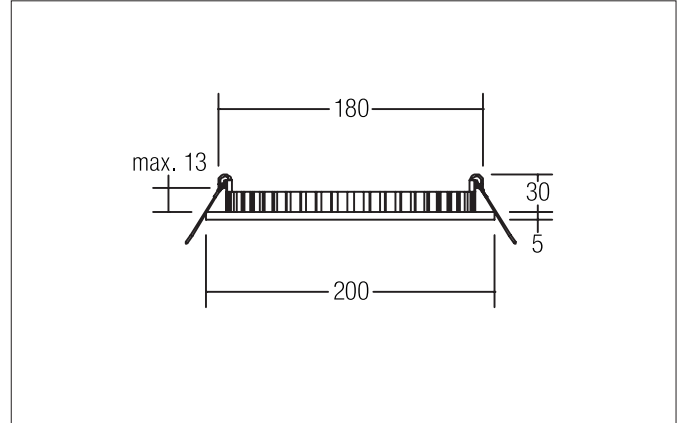

FLAT30 LED recessed panel

Article no. 12217684

Light.
For Generations.**Tender**

LED recessed panel, Round. Toolless ceiling installation by installation springs. Ceiling cut-out Ø 180 mm, Installation depth 30 mm, Outer diameter 200 mm, Weight 0,336 kg, with rotationssymmetrical, deep, wide distributed light intensity. optimal light distribution due to a plastic, opal cover. Luminous flux 1.080 lm, Power 1 x 16 W, Light colour neutral white, Correlated color temperature (CCT) 4.000 K, Colour rendering index CRI > 80, Housing material: Aluminium / Plastic, Colour: Silver, Permissible ambient temperature (ta): -20 °C - +25 °C, Protection class (EN 61140): III, Degree of protection (DIN EN 60529): IP20, .For connection to an external driver, which is not included in the scope of delivery of the luminaire. Depending on driver dimmable.

Article data	
Article no.	12217684
GTIN	4251433915621
Series name	FLAT30
Short description	LED recessed panel
Material	Aluminium / Plastic
Colour	Silver
Type of surface	Matt
Shape	Round
Outer diameter	200 mm
Built-in diameter	180 mm
Installation depth	30 mm
Height	5 mm
Weight	0.336 kg

FLAT30 LED recessed panel

Article no. 12217684

Light.
For Generations.

Lighting technology	
Colour temperature	4.000 K
Light colour	White
Light output	Direct
Luminous flux	1,080 lm
System efficiency	68 lm/W
Colour rendering	CRI > 80
Reflector	Without
Beam angle	120°
Light sharing	Symmetric

Packing data	
Gross weight	0.514 kg
Length of packaging	250 mm
Packaging width	225 mm
Packaging height	60 mm
Disposal at end of life	This product must not be disposed of with household waste. You are obliged, to dispose of such electrical waste separately. By disposing of electrical waste and other old or defective electronics separately, you support recycling or other forms of re-use. In that way you help to take care and to avoid that harmful substances get into the environment.