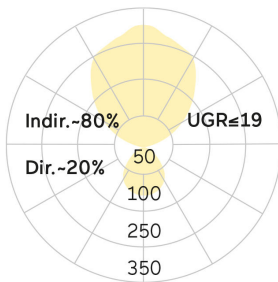

## Beam Me Up-T1

Table light - Direct/indirect light distribution

Article code: MT1ABX-840M-D450-TG-A

Illustrations may only be similar and serve as an orientation.

Beam Me Up-T1. LED. Design table lamp, with a setback lens optic in a decorative ring. Luminaire head made of high-quality processed fiberglass. Surface finish Jet Black. Direct/indirect light distribution. Colour temperature: 4000K (Cool White). Colour Rendering Index (CRI): >80. Microprismatic screen for uniform illumination and reduced luminance in office areas. UGR<=19. Reflector: Satin Gold. Separate stepless dimming of the direct/indirect light chambers. DxH (luminaire head, round/Stand). D=450mm.

H=90/1200mm. Medium-power current. 9050lm. 74W. 7,4kg. Binning initial <= MacAdam 3. Table clamp matching luminaire`s outer surface colour. Plug Schuko CEE 7/7 (Type E+F). IP20. Protection class I. CE, UKCA marking. IK02. 220-240V. 50-60 Hz. Luminous flux reduction up to 0,3%/1.000 operating hours. Nominal failure rate: 0,2%/1.000 operating hours. L85B10 (tq 25°C) = 50.000h. 5 years warranty. Manufacturer: Lightnet GmbH, ISO 9001:2015 and 50001:2018 certified.

## Beam Me Up-T1

Table light - Direct/indirect light distribution

Article code: MT1ABX-840M-D450-TG-A

Customer / Project: \_\_\_\_\_

Note: \_\_\_\_\_

Productname	Beam Me Up-T1
Lamp	LED
Installation Type	Table light
Surface finish	Jet Black
Light characteristics	Direct/indirect light distribution
Colour temperature	4000K
Colour Rendering Index (CRI)	CRI>80
Optical system	Microprismatic screen
Reflector Colour Inside	Reflector: Satin Gold
Control	Separately stepless dimmable
Length L/Diameter D (mm)	D=450mm
Height H (mm)	H=90/1200mm
Current/Power	Medium-Power
Luminous Flux	9050lm
Power consumption	74W
Base-Type	Table clamp
Plug	Schuko CEE 7/7 (E+F)
Degree of protection	IP20
LED lifetime	L85B10 (tq 25°C) = 50.000h
UGR	UGR<math>\leq 19</math>
Photometric code	8 40 / 3 3 9
Indoor/Outdoor	Indoor: ta [ambient] max. 25°C
Weight (kg)	7,4kg