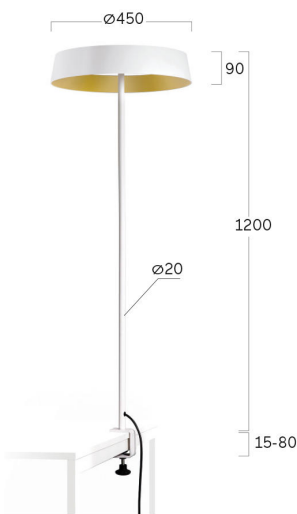

## Beam Me Up-T1

Table light - Direct/indirect light distribution

Article code: MT1ABX-840M-D450-TG-A

Illustrations may only be similar and serve as an orientation.

Beam Me Up-T1. LED. Design table lamp, with a setback lens optic in a decorative ring. Luminaire head made of high-quality processed fiberglass. Surface finish Jet Black. Direct/indirect light distribution. Colour temperature: 4000K (Cool White). Colour Rendering Index (CRI): >80. Microprismatic screen for uniform illumination and reduced luminance in office areas. UGR<=19. Reflector: Satin Gold. Separate stepless dimming of the direct/indirect light chambers. DxH (luminaire head, round/Stand). D=450mm.

H=90/1200mm. Medium-power current. 9050lm. 74W. 7,4kg. Binning initial <= MacAdam 3. Table clamp matching luminaire`s outer surface colour. Plug Schuko CEE 7/7 (Type E+F). IP20. Protection class I. CE, UKCA marking. IK02. 220-240V. 50-60 Hz. Luminous flux reduction up to 0,3%/1.000 operating hours. Nominal failure rate: 0,2%/1.000 operating hours. L85B10 (tq 25°C) = 50.000h. 5 years warranty. Manufacturer: Lightnet GmbH, ISO 9001:2015 and 50001:2018 certified.

## Beam Me Up-T1

Table light - Direct/indirect light distribution

Article code: MT1ABX-840M-D450-TG-A

Customer / Project: \_\_\_\_\_

Note: \_\_\_\_\_

Productname	Beam Me Up-T1
Lamp	LED
Installation Type	Table light
Surface finish	Jet Black
Light characteristics	Direct/indirect light distribution
Colour temperature	4000K
Colour Rendering Index (CRI)	CRI>80
Optical system	Microprismatic screen
Reflector Colour Inside	Reflector: Satin Gold
Control	Separately stepless dimmable
Length L/Diameter D (mm)	D=450mm
Height H (mm)	H=90/1200mm
Current/Power	Medium-Power
Luminous Flux	9050lm
Power consumption	74W
Base-Type	Table clamp
Plug	Schuko CEE 7/7 (E+F)
Degree of protection	IP20
LED lifetime	L85B10 (tq 25°C) = 50.000h
UGR	UGR<math>\leq 19</math>
Photometric code	8 40 / 3 3 9
Indoor/Outdoor	Indoor: ta [ambient] max. 25°C
Weight (kg)	7,4kg