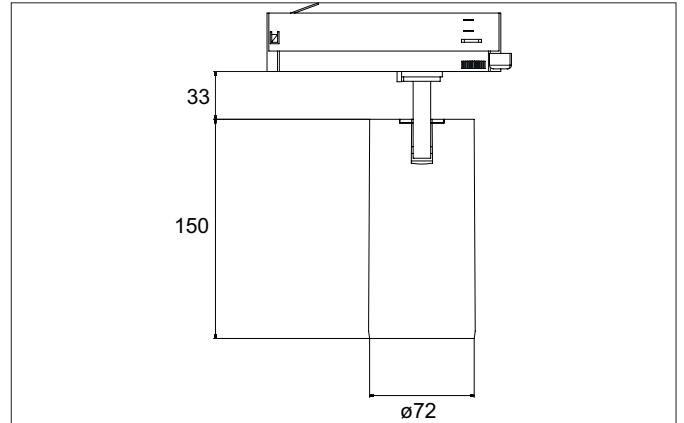

TRAXX MAXI LED track spotlight, on/off switchable
 Article no. 88722174

Light.
 For Generations.

Tender
 LED track spotlight, on/off switchable, Round. Ceiling cut-out Installation depth mm, Outer diameter 70 mm, Weight 0,666 kg, with rotationssymmetrical, deep, wide distributed light intensity. Luminous flux 2.942 lm, Power 1 x 24 W, Light colour neutral white, Correlated color temperature (CCT) 4.000 K, Colour rendering index CRI > 90, Rated life time L80/B50 at 25 °C: 50.000 h, Housing material: Aluminium / Glass / Plastic, Colour: White structure, Permissible ambient temperature (ta): -20 °C - +25 °C, Protection class (EN 61140): II, Degree of protection (DIN EN 60529): IP20, .With electronic driver, on/off switchable.

Article data	
Article no.	88722174
GTIN	4251433977742
Series name	TRAXX MAXI
Short description	LED track spotlight, on/off switchable
Material	Aluminium / Glass / Plastic
Colour	White
Type of surface	Structure
Shape	Round
Outer diameter	70 mm
Weight	0.666 kg

TRAXX MAXI LED track spotlight, on/off switchable

Article no. 88722174

Light.
For Generations.

Lighting technology	
Colour temperature	4.000 K
Light colour	White
Luminous flux	2,942 lm
System efficiency	123 lm/W
Colour rendering	CRI > 90
Reflector	High-gloss
Beam angle	20°
Light sharing	Symmetric

Packing data	
Gross weight	0.796 kg
Length of packaging	290 mm
Packaging width	115 mm
Packaging height	165 mm
Disposal at end of life	This product must not be disposed of with household waste. You are obliged, to dispose of such electrical waste separately. By disposing of electrical waste and other old or defective electronics separately, you support recycling or other forms of re-use. In that way you help to take care and to avoid that harmful substances get into the environment.