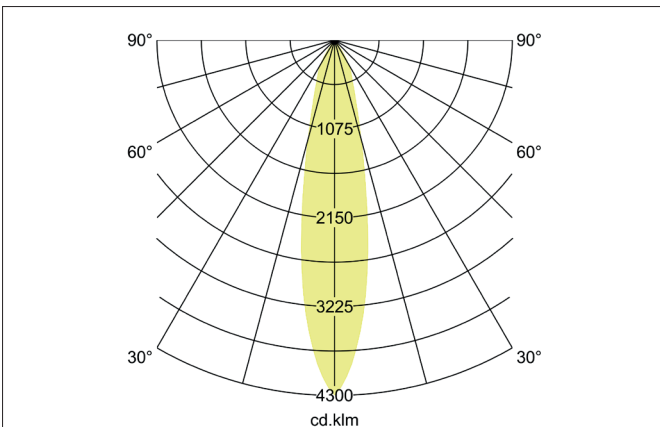

TRAXX MAXI LED track spotlight, on/off switchable
 Article no. 88722174

Light.
 For Generations.

Tender
 LED track spotlight, on/off switchable, Round. Ceiling cut-out Installation depth mm, Outer diameter 70 mm, Weight 0,666 kg, with rotationssymmetrical, deep, wide distributed light intensity. Luminous flux 2.942 lm, Power 1 x 24 W, Light colour neutral white, Correlated color temperature (CCT) 4.000 K, Colour rendering index CRI > 90, Rated life time L80/B50 at 25 °C: 50.000 h, Housing material: Aluminium / Glass / Plastic, Colour: White structure, Permissible ambient temperature (ta): -20 °C - +25 °C, Protection class (EN 61140): II, Degree of protection (DIN EN 60529): IP20, .With electronic driver, on/off switchable.

Article data	
Article no.	88722174
GTIN	4251433977742
Series name	TRAXX MAXI
Short description	LED track spotlight, on/off switchable
Material	Aluminium / Glass / Plastic
Colour	White
Type of surface	Structure
Shape	Round
Outer diameter	70 mm
Weight	0.666 kg

TRAXX MAXI LED track spotlight, on/off switchable

Article no. 88722174

Light.
For Generations.

Lighting technology	
Colour temperature	4.000 K
Light colour	White
Luminous flux	2,942 lm
System efficiency	123 lm/W
Colour rendering	CRI > 90
Reflector	High-gloss
Beam angle	20°
Light sharing	Symmetric