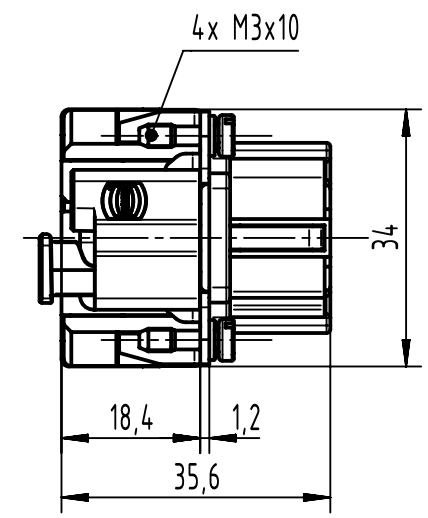

1 2 3 4 5 6

A

B

C

D

panel cut out

	All Dimensions in mm Original Size DIN A4		Scale 1:1	Free size tol.		Ref.
						Sub.
	All rights reserved		Created by HEW	Inspected by DINGB	Standardisation RUETERA	Date 2021-10-29
	Department EL PD					State Final Release
HARTING			Title Han ES 10B PE-CC Female			Doc-Key / ECM-Nr. 100922610/UGD/005/B 500000204777
D-32339 Espelkamp			Type TB	Number 09 33 010 2776		
						Page 1/1