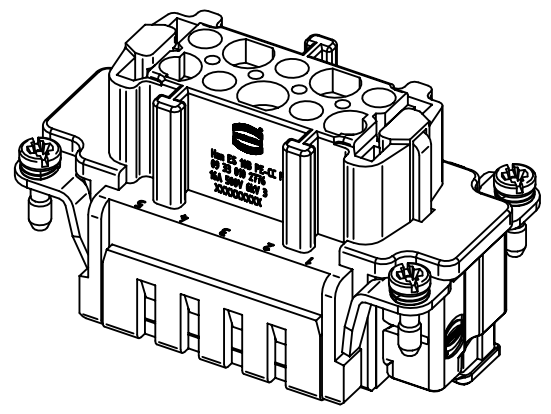

1 2 3 4 5 6

A

B

C

D

panel cut out

	All Dimensions in mm Original Size DIN A4		Scale 1:1	Free size tol.		Ref.
						Sub.
	All rights reserved		Created by HEW	Inspected by DINGB	Standardisation RUETERA	Date 2021-10-29
	Department EL PD					State Final Release
HARTING			Title Han ES 10B PE-CC Female			Doc-Key / ECM-Nr. 100922610/UGD/005/B 500000204777
D-32339 Espelkamp			Type TB	Number 09 33 010 2776		
						Page 1/1