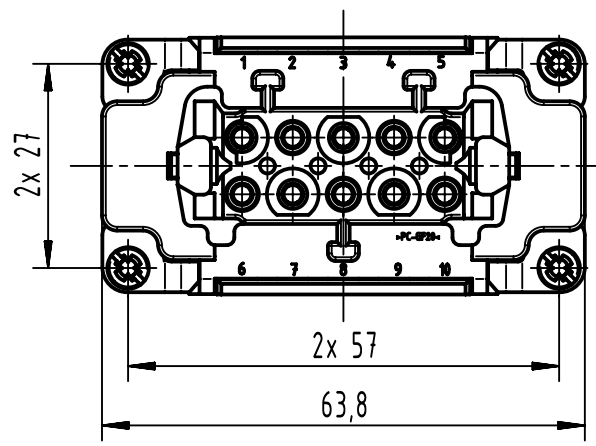

1 2 3 4 5 6

A

B

C

D

panel cut out

	All Dimensions in mm Original Size DIN A4		Scale 1:1	Free size tol.		Ref.
						Sub.
	All rights reserved		Created by HEW	Inspected by DINGB	Standardisation RUETERA	Date 2021-10-29
	Department EL PD					State Final Release
HARTING			Title Han ES 10B PE-CC Female			Doc-Key / ECM-Nr. 100922610/UGD/005/B 500000204777
D-32339 Espelkamp			Type TB	Number 09 33 010 2776		
						Page 1/1