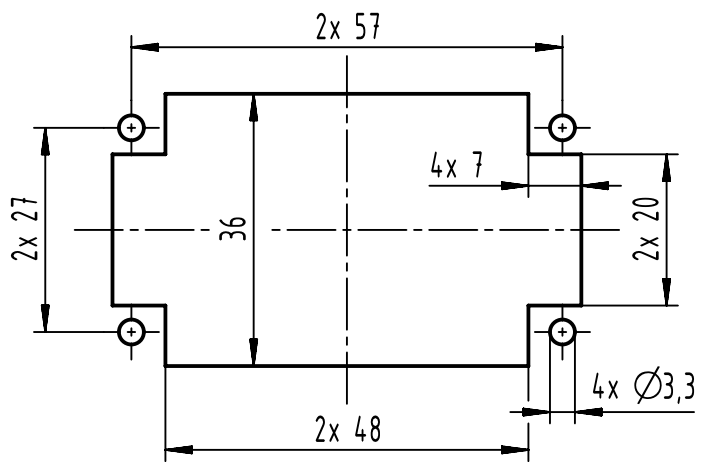

1 2 3 4 5 6

A

B

C

D

panel cut out

	All Dimensions in mm Original Size DIN A4		Scale 1:1	Free size tol.		Ref.
						Sub.
	All rights reserved		Created by HEW	Inspected by DINGB	Standardisation RUETERA	Date 2021-10-29
	Department EL PD					State Final Release
HARTING			Title Han ES 10B PE-CC Female			Doc-Key / ECM-Nr. 100922610/UGD/005/B 500000204777
D-32339 Espelkamp			Type TB	Number 09 33 010 2776		
						Page 1/1