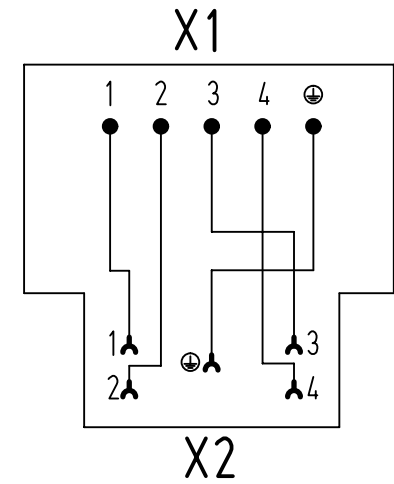

wiring diagram

	All Dimensions in mm Original Size DIN A4		Scale 1:2	Free size tol.		Ref.	
						Sub.	
	All rights reserved		Created by 100887	Inspected by RIEPE	Standardisation SAP_WFRT	Date 2022-06-28	State Final Release
	Department EL PD		Title Han-Power S metal 5-pole, 10mm ²				Doc-Key / ECM-Nr. 100132666/UGD/006/B 500000219878
HARTING D-32339 Espelkamp		Type TB	Number 09 12 008 4951			Rev. B	Page 1/1