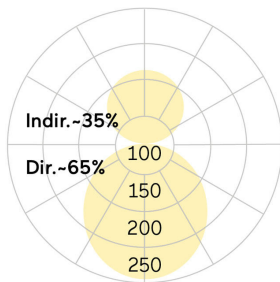

lightnet

Basic-P1

Pendant luminaire - Direct/indirect light distribution

Article code: BP1OSL-830M-D900-U

Customer / Project: _____

Note: _____

Productname	Basic-P1
Lamp	LED
Installation Type	Pendant luminaire
Surface finish	Radiant Silver
Light characteristics	Direct/indirect light distribution
Colour temperature	3000K
Colour Rendering Index (CRI)	CRI>80
Optical system	Opal diffuser
Control	Dimmable (DALI)
Length L/Diameter D (mm)	D=900mm
Height H (mm)	H=75mm
Current/Power	Medium-Power
Luminous Flux	17952lm
Power consumption	131W
Suspension	Central susp. (Set)
Ceiling rose colour	Ceiling rose: Matching luminaire`s surface colour
Pendant length (mm)	Pendant length max 1500mm
Degree of protection	IP40
Certification	Prüfzeichen: ENEC
Cable Colour	Power supply: transparent
LED lifetime	L85B10 (tq 25°C) = 50.000h
Photometric code	8 30 / 3 3 9
Photobiological class	RG0 (EN62471)
Indoor/Outdoor	Indoor: ta [ambient] max. 25°C
Weight (kg)	13,1kg