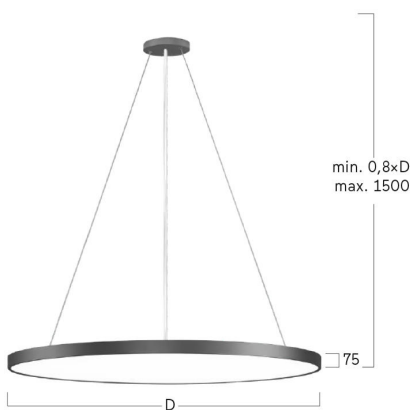

lightnet

Basic-P1

Pendant luminaire - Direct/indirect light distribution

Article code: BP1OSL-830M-D900-U

Illustrations may only be similar and serve as an orientation.

Basic-P1. LED. Pendant luminaire. Luminaire body made of high-quality aluminum profile. Surface finish Radiant Silver. Direct/indirect light distribution. Colour temperature: 3000K (Warm White). Colour Rendering Index (CRI): >80. Opal diffuser for enhanced light transmission and perfect uniform illumination. Dimmable DALI. DxH (round). D=900mm. H=75mm. Central cord suspension with ceiling rose and power supply cable (Set). Pendant length max 1500mm. Power supply: transparent. Ceiling rose: Matching

lightnet

Basic-P1

Pendant luminaire - Direct/indirect light distribution

Article code: BP1OSL-830M-D900-U

Customer / Project: _____

Note: _____

Productname	Basic-P1
Lamp	LED
Installation Type	Pendant luminaire
Surface finish	Radiant Silver
Light characteristics	Direct/indirect light distribution
Colour temperature	3000K
Colour Rendering Index (CRI)	CRI>80
Optical system	Opal diffuser
Control	Dimmable (DALI)
Length L/Diameter D (mm)	D=900mm
Height H (mm)	H=75mm
Current/Power	Medium-Power
Luminous Flux	17952lm
Power consumption	131W
Suspension	Central susp. (Set)
Ceiling rose colour	Ceiling rose: Matching luminaire`s surface colour
Pendant length (mm)	Pendant length max 1500mm
Degree of protection	IP40
Certification	Prüfzeichen: ENEC
Cable Colour	Power supply: transparent
LED lifetime	L85B10 (tq 25°C) = 50.000h
Photometric code	8 30 / 3 3 9
Photobiological class	RG0 (EN62471)
Indoor/Outdoor	Indoor: ta [ambient] max. 25°C
Weight (kg)	13,1kg