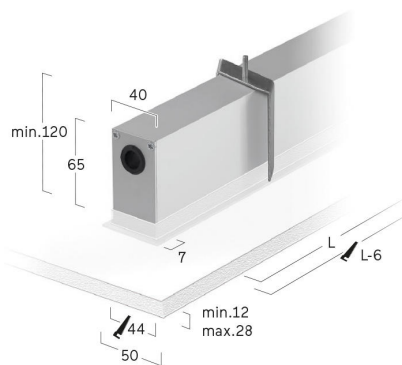

Matric-FX

Recessed mounted light line, mounting brackets incl - Direct light distribution

Article code: LFXLEL-840H-L1468-A

Illustrations may only be similar and serve as an orientation.

Matric-FX. LED. Recessed mounted light line with surrounding frame for installation in sawn wall and ceiling with cut-out openings. Mounting brackets included. Luminaire body made of high-quality aluminum profile. Surface finish Silver Anodised. Direct only light distribution. Colour temperature: 4000K (Cool White). Colour Rendering Index (CRI): >80. Lens Louvre: precision lenses with louvre for wide and symmetrical light distribution. High glare limitation, compatible for office applications. UGR<=19.

lightnet

Matric-FX

Recessed mounted light line, mounting brackets incl - Direct light distribution

Article code: LFXLEL-840H-L1468-A

Customer / Project: _____

Note: _____

Productname	Matric-FX
Lamp	LED
Installation Type	Recessed mounted light line, mounting brackets incl
Surface finish	Silver Anodised
Light characteristics	Direct light distribution
Colour temperature	4000K
Colour Rendering Index (CRI)	CRI>80
Optical system	Lens Louvre
Reflector Colour Inside	Reflector: Satin Silver
Control	Dimmable (DALI)
Length L/Diameter D (mm)	L=1468mm
Width W (mm)	W=50mm
Height H (mm)	H=65mm
Current/Power	High-Power
Luminous Flux	4510lm
Power consumption	35W
Degree of protection	IP20
LED lifetime	L80B10 (tq 25°C) = 50.000h
UGR	UGR<=19
Photometric code	8 40 / 3 3 9
Photobiological class	RG0 (EN62471)
Indoor/Outdoor	Indoor: ta [ambient] max. 25°C
Weight (kg)	2,9kg