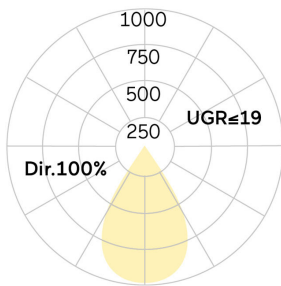

Reflector: Satin Silver. Dimmable DALI. LxWxH (rectangular). L=1468mm. W=50mm. H=65mm. High-power current. 4510lm. 35W. 2,9kg. Binning initial <= MacAdam 3. IP20. Protection class I. CE, UKCA marking. IK02. 220-240V. 50-60 Hz. RG0 (EN62471). Luminous flux reduction up to 0,4%/1.000 operating hours. Nominal failure rate: 0,2%/1.000 operating hours. L80B10 (tq 25°C) = 50.000h. 5 years warranty. Manufacturer: Lightnet GmbH, ISO 9001:2015 and 50001:2018 certified.

lightnet

Matric-FX

Recessed mounted light line, mounting brackets incl - Direct light distribution

Article code: LFXLEL-840H-L1468-A

Customer / Project: _____

Note: _____

Productname	Matric-FX
Lamp	LED
Installation Type	Recessed mounted light line, mounting brackets incl
Surface finish	Silver Anodised
Light characteristics	Direct light distribution
Colour temperature	4000K
Colour Rendering Index (CRI)	CRI>80
Optical system	Lens Louvre
Reflector Colour Inside	Reflector: Satin Silver
Control	Dimmable (DALI)
Length L/Diameter D (mm)	L=1468mm
Width W (mm)	W=50mm
Height H (mm)	H=65mm
Current/Power	High-Power
Luminous Flux	4510lm
Power consumption	35W
Degree of protection	IP20
LED lifetime	L80B10 (tq 25°C) = 50.000h
UGR	UGR<=19
Photometric code	8 40 / 3 3 9
Photobiological class	RG0 (EN62471)
Indoor/Outdoor	Indoor: ta [ambient] max. 25°C
Weight (kg)	2,9kg