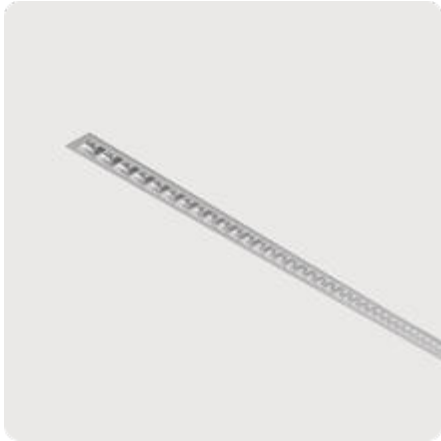

lightnet

Matric-FX

Recessed mounted light line, mounting brackets incl - Direct light distribution

Article code: LFXLEL-840H-L1468-A

Customer / Project: _____

Note: _____