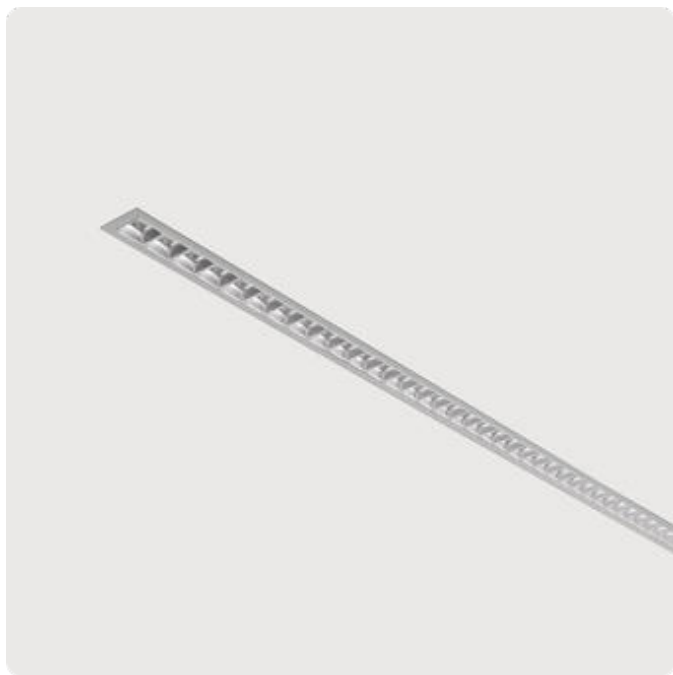

Matric-FX

Recessed mounted light line, mounting brackets incl - Direct light distribution

Article code: LFXLEL-840H-L1468-A

Illustrations may only be similar and serve as an orientation.

Matric-FX. LED. Recessed mounted light line with surrounding frame for installation in sawn wall and ceiling with cut-out openings. Mounting brackets included. Luminaire body made of high-quality aluminum profile. Surface finish Silver Anodised. Direct only light distribution. Colour temperature: 4000K (Cool White). Colour Rendering Index (CRI): >80. Lens Louvre: precision lenses with louvre for wide and symmetrical light distribution. High glare limitation, compatible for office applications. UGR<=19.

Reflector: Satin Silver. Dimmable DALI. LxWxH (rectangular). L=1468mm. W=50mm. H=65mm. High-power current. 4510lm. 35W. 2,9kg. Binning initial <= MacAdam 3. IP20. Protection class I. CE, UKCA marking. IK02. 220-240V. 50-60 Hz. RG0 (EN62471). Luminous flux reduction up to 0,4%/1.000 operating hours. Nominal failure rate: 0,2%/1.000 operating hours. L80B10 (tq 25°C) = 50.000h. 5 years warranty. Manufacturer: Lightnet GmbH, ISO 9001:2015 and 50001:2018 certified.