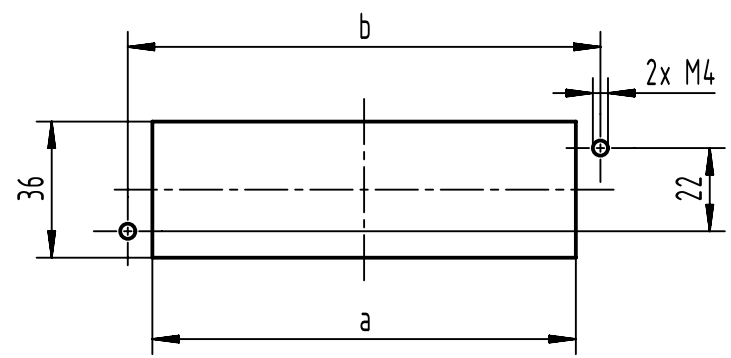

1 2 3 4 5 6

enclosed separately

M4x10

Panel cut out

1:2

Position for coding bush
09 12 000 9902

Han 6B	52	65
Han 10B	65	78
Han 16B	85,5	98,5
Han 24B	112	125
Han L32 B	139	151,2
size	a	b

Two sets are included in delivery

	All Dimensions in mm Original Size DIN A4		Scale 1:1	Free size tol.		Ref.	
	All rights reserved Department EL PD		Created by HELLMANN	Inspected by RIEPE	Standardisation SAP_WFRT	Date 2022-07-19	State Final Release
HARTING D-32339 Espelkamp		Title wall mount				Doc-Key / ECM-Nr. 100793946/UGD/001/E 500000221336	
		Type TB	Number 09 00 000 5614			Rev. E	Page 1/3