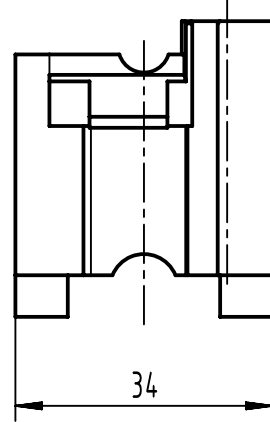

1 2 3 4 5 6

enclosed separately

M4x10

Panel cut out

1:2

Position for coding bush
09 12 000 9902

Han 6B	52	65
Han 10B	65	78
Han 16B	85,5	98,5
Han 24B	112	125
Han L32 B	139	151,2
size	a	b

Two sets are included in delivery

	All Dimensions in mm Original Size DIN A4		Scale 1:1	Free size tol.		Ref.	
	All rights reserved Department EL PD		Created by HELLMANN	Inspected by RIEPE	Standardisation SAP_WFRT	Date 2022-07-19	State Final Release
HARTING D-32339 Espelkamp		Title wall mount				Doc-Key / ECM-Nr. 100793946/UGD/001/E 500000221336	
		Type TB	Number 09 00 000 5614			Rev. E	Page 1/3