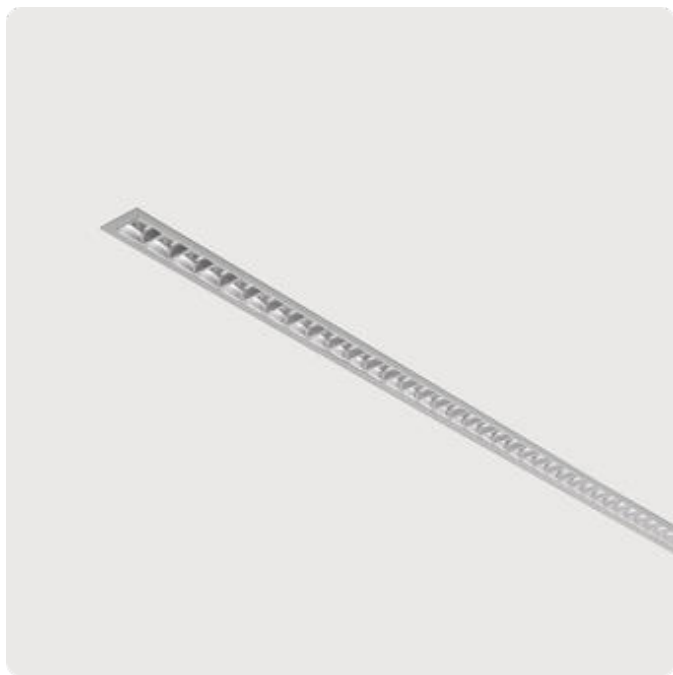

Matric-FX

Recessed mounted light line, mounting brackets incl - Direct light distribution

Article code: LFXLEE-840E-L1468-A

Illustrations may only be similar and serve as an orientation.

Matric-FX. LED. Recessed mounted light line with surrounding frame for installation in sawn wall and ceiling with cut-out openings. Mounting brackets included. Luminaire body made of high-quality aluminum profile. Surface finish Silver Anodised. Direct only light distribution. Colour temperature: 4000K (Cool White). Colour Rendering Index (CRI): >80. Lens Louvre: precision lenses with louvre for wide and symmetrical light distribution. High glare limitation, compatible for office applications. UGR<=19.

Reflector: Satin Silver. Switchable. LxWxH (rectangular). L=1468mm. W=50mm. H=65mm. Low-power current. 2460lm. 19W. 2,9kg. Binning initial <= MacAdam 3. IP20. Protection class I. CE, UKCA marking. IK02. 220-240V. 50-60 Hz. RG0 (EN62471). Luminous flux reduction up to 0,2%/1.000 operating hours. Nominal failure rate: 0,2%/1.000 operating hours. L90B10 (tq 25°C) = 50.000h. 5 years warranty. Manufacturer: Lightnet GmbH, ISO 9001:2015 and 50001:2018 certified.