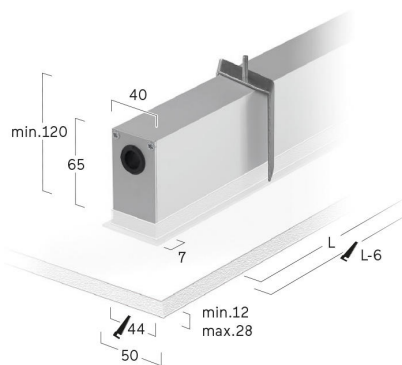

lightnet

Matric-FX

Recessed mounted light line, mounting brackets incl - Direct light distribution

Article code: LFXLEE-840E-L1468-A

Customer / Project: _____

Note: _____

Productname	Matric-FX
Lamp	LED
Installation Type	Recessed mounted light line, mounting brackets incl
Surface finish	Silver Anodised
Light characteristics	Direct light distribution
Colour temperature	4000K
Colour Rendering Index (CRI)	CRI>80
Optical system	Lens Louvre
Reflector Colour Inside	Reflector: Satin Silver
Control	Switchable
Length L/Diameter D (mm)	L=1468mm
Width W (mm)	W=50mm
Height H (mm)	H=65mm
Current/Power	Low-Power
Luminous Flux	2460lm
Power consumption	19W
Degree of protection	IP20
LED lifetime	L90B10 (tq 25°C) = 50.000h
UGR	UGR<=19
Photometric code	8 40 / 3 3 9
Photobiological class	RG0 (EN62471)
Indoor/Outdoor	Indoor: ta [ambient] max. 25°C
Weight (kg)	2,9kg