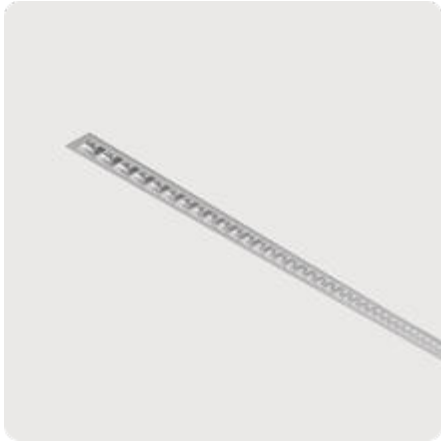

lightnet

Matric-FX

Recessed mounted light line, mounting brackets incl - Direct light distribution

Article code: LFXLEE-840E-L1468-A

Customer / Project: _____

Note: _____

Productname	Matric-FX
Lamp	LED
Installation Type	Recessed mounted light line, mounting brackets incl
Surface finish	Silver Anodised
Light characteristics	Direct light distribution
Colour temperature	4000K
Colour Rendering Index (CRI)	CRI>80
Optical system	Lens Louvre
Reflector Colour Inside	Reflector: Satin Silver
Control	Switchable
Length L/Diameter D (mm)	L=1468mm
Width W (mm)	W=50mm
Height H (mm)	H=65mm
Current/Power	Low-Power
Luminous Flux	2460lm
Power consumption	19W
Degree of protection	IP20
LED lifetime	L90B10 (tq 25°C) = 50.000h
UGR	UGR<=19
Photometric code	8 40 / 3 3 9
Photobiological class	RG0 (EN62471)
Indoor/Outdoor	Indoor: ta [ambient] max. 25°C
Weight (kg)	2,9kg