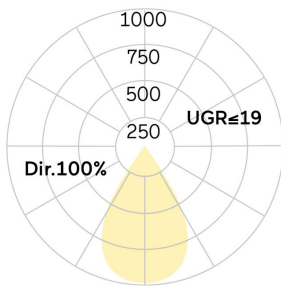

lightnet

Matric-FX

Recessed mounted light line, mounting brackets incl - Direct light distribution

Article code: LFXLEE-840E-L1468-A

Customer / Project: _____

Note: _____

Productname	Matric-FX
Lamp	LED
Installation Type	Recessed mounted light line, mounting brackets incl
Surface finish	Silver Anodised
Light characteristics	Direct light distribution
Colour temperature	4000K
Colour Rendering Index (CRI)	CRI>80
Optical system	Lens Louvre
Reflector Colour Inside	Reflector: Satin Silver
Control	Switchable
Length L/Diameter D (mm)	L=1468mm
Width W (mm)	W=50mm
Height H (mm)	H=65mm
Current/Power	Low-Power
Luminous Flux	2460lm
Power consumption	19W
Degree of protection	IP20
LED lifetime	L90B10 (tq 25°C) = 50.000h
UGR	UGR<=19
Photometric code	8 40 / 3 3 9
Photobiological class	RG0 (EN62471)
Indoor/Outdoor	Indoor: ta [ambient] max. 25°C
Weight (kg)	2,9kg