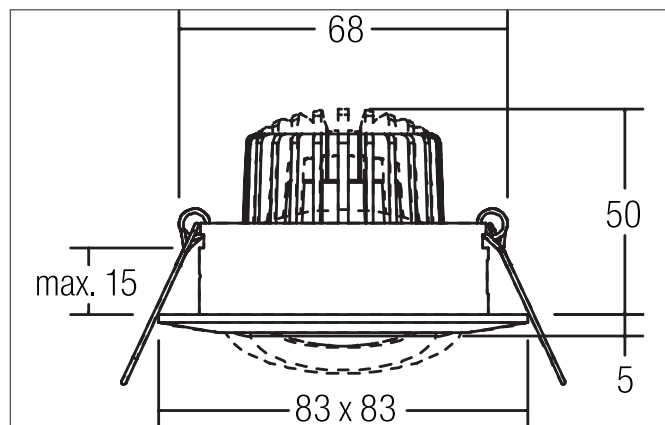

**BREENA-S LED recessed spot set, on/off switchable**

Article no. 38142173

Light.  
For Generations.**Tender**

LED recessed spot set, on/off switchable, Square. Toolless ceiling installation by installation springs. Ceiling cut-out  $\varnothing$  68 mm, Installation depth 50 mm, Length 83 mm, Width 83 mm, Weight 0,108 kg, Reflector silver with rotationssymmetrical, deep, wide distributed light intensity. optimal light distribution due to a glass transparent cover. Luminous flux 680 lm, Power 1 x 6 W, System Efficiency 113 lm/W, Light colour warm white, Correlated color temprature (CCT) 3.000 K, Colour rendering index CRI > 80, Housing material: Cast iron / Aluminium / Glass, Colour: White structure, Permissible ambient temperature (ta): -20 °C - +25 °C, Protection class (EN 61140): II, Degree of protection (DIN EN 60529): IP20. With electronic driver, on/off switchable.

Article data	
Article no.	38142173
GTIN	4251433958345
Series name	BREENA-S
Short description	LED recessed spot set, on/off switchable
Material	Cast iron / Aluminium / Glass
Colour	White
Type of surface	Structure
Shape	Square
Built-in diameter	68 mm
Installation depth	50 mm
Length	83 mm
Width	83 mm
Height	5 mm
Weight	0.108 kg

Operating technology of the luminaire	
Lamp holder	Plug&Play
Power	6 W
Voltage type	DC
Current	350 mA
Lamp	LED
Protection class	III
Degree of protection	IP20
Bulb change possible	Yes

Operating technology of driver	
Length	68 mm
Length	68 mm
Width	35 mm
Width	35 mm
Hight	21 mm
Hight	21 mm
AC nominal voltage min	220 V
AC nominal voltage max	240 V
Frequenz max.	50 Hz
Frequenz max.	50 Hz
Dimmable	No
Control	on/off
Starting current	10 A (max.10ms)
Power min	1 W
Power	7.2 W
Current	350 mA
Degree of protection	IP20
Protection class	II
Flickerfrei	Yes