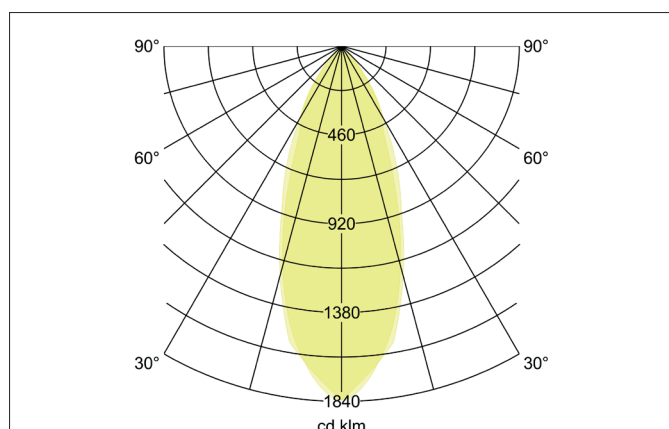

**BREENA-S LED recessed spot set, on/off switchable**

Article no. 38142173

Light.  
For Generations.**Tender**

LED recessed spot set, on/off switchable, Square. Toolless ceiling installation by installation springs. Ceiling cut-out  $\varnothing$  68 mm, Installation depth 50 mm, Length 83 mm, Width 83 mm, Weight 0,108 kg, Reflector silver with rotationssymmetrical, deep, wide distributed light intensity. optimal light distribution due to a glass transparent cover. Luminous flux 680 lm, Power 1 x 6 W, System Efficiency 113 lm/W, Light colour warm white, Correlated color temprature (CCT) 3.000 K, Colour rendering index CRI > 80, Housing material: Cast iron / Aluminium / Glass, Colour: White structure, Permissible ambient temperature (ta): -20 °C - +25 °C, Protection class (EN 61140): II, Degree of protection (DIN EN 60529): IP20. With electronic driver, on/off switchable.

Article data	
Article no.	38142173
GTIN	4251433958345
Series name	BREENA-S
Short description	LED recessed spot set, on/off switchable
Material	Cast iron / Aluminium / Glass
Colour	White
Type of surface	Structure
Shape	Square
Built-in diameter	68 mm
Installation depth	50 mm
Length	83 mm
Width	83 mm
Height	5 mm
Weight	0.108 kg

**BREENA-S LED recessed spot set, on/off switchable**

Article no. 38142173

Light.  
For Generations.

Lighting technology	
Colour temperature	3.000 K
Light colour	White
Light output	Direct
Luminous flux	680 lm
System efficiency	113 lm/W
Colour rendering	CRI > 80
Reflector	High-gloss
Reflektorfarbe	silver
Beam angle	38°
Light sharing	Symmetric