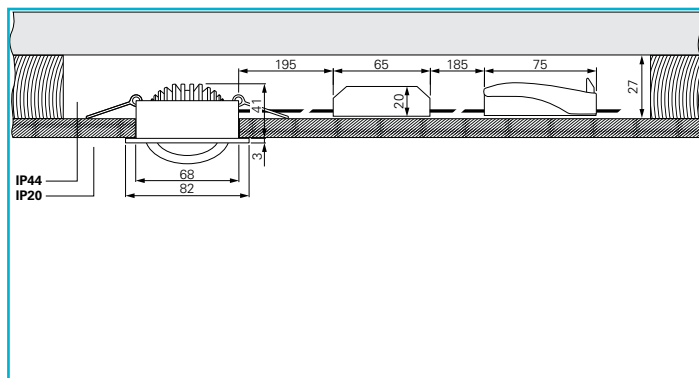

Art. no. 565395

Recessed ceiling light Dione IP44, 8,5 W, DIM, 3000 K, black

 **DEKOLIGHT**

Housing Material	Aluminium
Housing Color	Black
Colour of Lens	White
Protection Class	Protection class II/protective insulation
Rated Input	8.5 W
Rated Input Voltage Frequency	220-240 V/AC 50 / 60 Hz
Power Supply Unit incl.	Yes
Connection Type	Clamp
Primary Connection	Connection box IP20
Dimmable	Yes
Control technology	Leading-edge dimmer, Trailing-edge dimmer
Motion Detector	No

Cut Out Diameter	68 mm
Product weight	163 g
Working Temperature	-20 to 40 °C
Storage Temperature	-20 to 40 °C
IP Protection Class	IP 20, IP 44
Life Time L70 / B50	50000 h
Switching Cycles	25000
Power Consumption	9 kWh/1000h
Energy Efficiency Class	E

Swivel Angle	30 Degree
Light Exit Surfaces	1
Light characteristics	Direct
Light direction	Below

Height	41 mm
Diameter	82 mm
Installation Depth	41 mm
Required Installation Depth	27 mm
Mounting Surface Thickness	9-13 mm