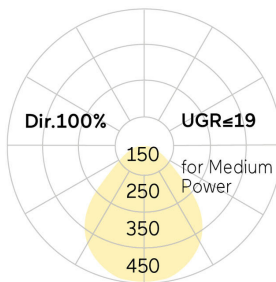

## Basic-A5

Surface mounted luminaire - Direct light distribution

Article code: BA5ABL-840M-D300

Illustrations may only be similar and serve as an orientation.

Basic-A5. LED. Surface mounted luminaire for wall or ceiling mounting with minimalist edge. Luminaire body made of high-quality aluminum profile. Surface finish Jet Black. Direct only light distribution. Colour temperature: 4000K (Cool White). Colour Rendering Index (CRI): >80. Microprismatic screen for uniform illumination and reduced luminance in office areas. UGR<=19. Dimmable DALI. DxH (round). D=300mm. H=38mm. Medium-power current.

690lm. 7W. 2,6kg. Binning initial <= MacAdam 3. IP40. Protection class I. CE, UKCA marking. Prüfzeichen: ENEC. IK02. 220-240V. 50-60 Hz. RG0 (EN62471). Luminous flux reduction up to 0,3%/1.000 operating hours. Nominal failure rate: 0,2%/1.000 operating hours. L85B10 (tq 25°C) = 50.000h. 5 years warranty. Manufacturer: Lightnet GmbH, ISO 9001:2015 and 50001:2018 certified.

## Basic-A5

Surface mounted luminaire - Direct light distribution

Article code: BA5ABL-840M-D300

Customer / Project: \_\_\_\_\_

Note: \_\_\_\_\_

Productname	Basic-A5
Lamp	LED
Installation Type	Surface mounted luminaire
Surface finish	Jet Black
Light characteristics	Direct light distribution
Colour temperature	4000K
Colour Rendering Index (CRI)	CRI>80
Optical system	Microprismatic screen
Control	Dimmable (DALI)
Length L/Diameter D (mm)	D=300mm
Height H (mm)	H=38mm
Current/Power	Medium-Power
Luminous Flux	690lm
Power consumption	7W
Degree of protection	IP40
Certification	Prüfzeichen: ENEC
LED lifetime	L85B10 (tq 25°C) = 50.000h
UGR	UGR<=19
Photometric code	8 40 / 3 3 9
Photobiological class	RG0 (EN62471)
Indoor/Outdoor	Indoor: ta [ambient] max. 25°C
Weight (kg)	2,6kg