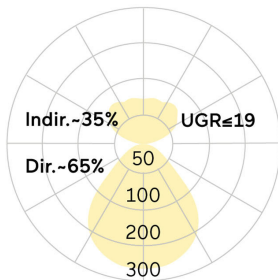

Basic-X5

Surface mounted luminaire - Direct/indirect light distribution

Article code: BX5ASE-830M-D500

Illustrations may only be similar and serve as an orientation.

Basic-X5. LED. Wall or ceiling mounted luminaire. Luminaire body with distance-spacer. Luminaire body made of high-quality aluminum profile. Surface finish Radiant Silver. Direct light distribution and indirect lighting corona. Colour temperature: 3000K (Warm White). Colour Rendering Index (CRI): >80. Microprismatic screen for uniform illumination and reduced luminance in office areas. UGR<=19. Switchable. DxH (round). D=500mm. H=38+

30mm. Medium-power current. 2730lm. 23W. 5,4kg. Binning initial <= MacAdam 3. IP40. Protection class I. CE, UKCA marking. Prüfzeichen: ENEC. IK02. 220-240V. 50-60 Hz. RG0 (EN62471). Luminous flux reduction up to 0,3%/1.000 operating hours. Nominal failure rate: 0,2%/1.000 operating hours. L85B10 (tq 25°C) = 50.000h. 5 years warranty. Manufacturer: Lightnet GmbH, ISO 9001:2015 and 50001:2018 certified.

Basic-X5

Surface mounted luminaire - Direct/indirect light distribution

Article code: BX5ASE-830M-D500

Customer / Project: _____

Note: _____

Productname	Basic-X5
Lamp	LED
Installation Type	Surface mounted luminaire
Surface finish	Radiant Silver
Light characteristics	Direct/indirect light distribution
Colour temperature	3000K
Colour Rendering Index (CRI)	CRI>80
Optical system	Microprismatic screen
Control	Switchable
Length L/Diameter D (mm)	D=500mm
Height H (mm)	H=38+30mm
Current/Power	Medium-Power
Luminous Flux	2730lm
Power consumption	23W
Degree of protection	IP40
Certification	Prüfzeichen: ENEC
LED lifetime	L85B10 (tq 25°C) = 50.000h
UGR	UGR<=19
Photometric code	8 30 / 3 3 9
Photobiological class	RG0 (EN62471)
Indoor/Outdoor	Indoor: ta [ambient] max. 25°C
Weight (kg)	5,4kg