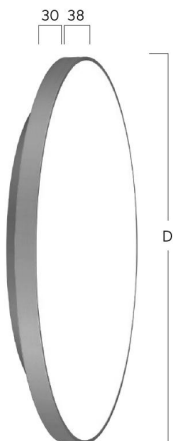

Basic-X5

Surface mounted luminaire - Direct/indirect light distribution

Article code: BX5ASE-830M-D500

Illustrations may only be similar and serve as an orientation.

Basic-X5. LED. Wall or ceiling mounted luminaire. Luminaire body with distance-spacer. Luminaire body made of high-quality aluminum profile. Surface finish Radiant Silver. Direct light distribution and indirect lighting corona. Colour temperature: 3000K (Warm White). Colour Rendering Index (CRI): >80. Microprismatic screen for uniform illumination and reduced luminance in office areas. UGR<=19. Switchable. DxH (round). D=500mm. H=38+

30mm. Medium-power current. 2730lm. 23W. 5,4kg. Binning initial <= MacAdam 3. IP40. Protection class I. CE, UKCA marking. Prüfzeichen: ENEC. IK02. 220-240V. 50-60 Hz. RG0 (EN62471). Luminous flux reduction up to 0,3%/1.000 operating hours. Nominal failure rate: 0,2%/1.000 operating hours. L85B10 (tq 25°C) = 50.000h. 5 years warranty. Manufacturer: Lightnet GmbH, ISO 9001:2015 and 50001:2018 certified.

Basic-X5

Surface mounted luminaire - Direct/indirect light distribution

Article code: BX5ASE-830M-D500

Customer / Project: _____

Note: _____

Productname	Basic-X5
Lamp	LED
Installation Type	Surface mounted luminaire
Surface finish	Radiant Silver
Light characteristics	Direct/indirect light distribution
Colour temperature	3000K
Colour Rendering Index (CRI)	CRI>80
Optical system	Microprismatic screen
Control	Switchable
Length L/Diameter D (mm)	D=500mm
Height H (mm)	H=38+30mm
Current/Power	Medium-Power
Luminous Flux	2730lm
Power consumption	23W
Degree of protection	IP40
Certification	Prüfzeichen: ENEC
LED lifetime	L85B10 (tq 25°C) = 50.000h
UGR	UGR<=19
Photometric code	8 30 / 3 3 9
Photobiological class	RG0 (EN62471)
Indoor/Outdoor	Indoor: ta [ambient] max. 25°C
Weight (kg)	5,4kg