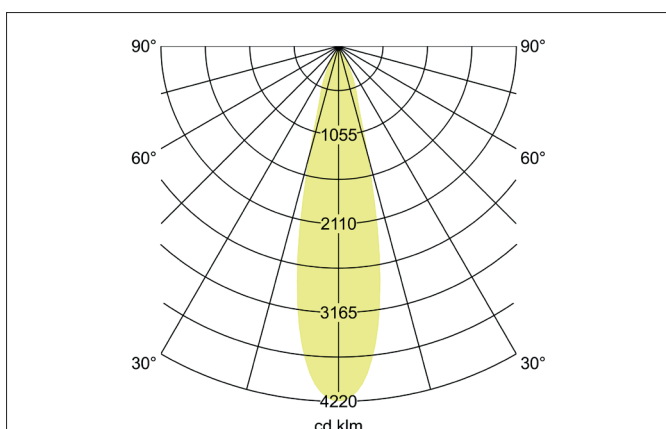

TRAXX MIDI LED track spotlight, on/off switchable

Article no. 88712165

Light.
For Generations.

Tender

LED track spotlight, on/off switchable, Round. Ceiling cut-out Installation depth mm, Outer diameter 60 mm, Weight 0,606 kg, with rotationssymmetrical, deep, wide distributed light intensity. Luminous flux 2.633 lm, Power 1 x 21 W, Light colour neutral white, Correlated color temperature (CCT) 3.500 K, Colour rendering index CRI > 90, Rated life time L80/B50 at 25 °C: 50.000 h, Housing material: Aluminium / Glass / Plastic, Colour: Silver structure, Permissible ambient temperature (ta): -20 °C - +25 °C, Protection class (EN 61140): II, Degree of protection (DIN EN 60529): IP20, .With electronic driver, on/off switchable.

Article data	
Article no.	88712165
GTIN	4251433976172
Series name	TRAXX MIDI
Short description	LED track spotlight, on/off switchable
Material	Aluminium / Glass / Plastic
Colour	Silver
Type of surface	Structure
Shape	Round
Outer diameter	60 mm
Weight	0.606 kg