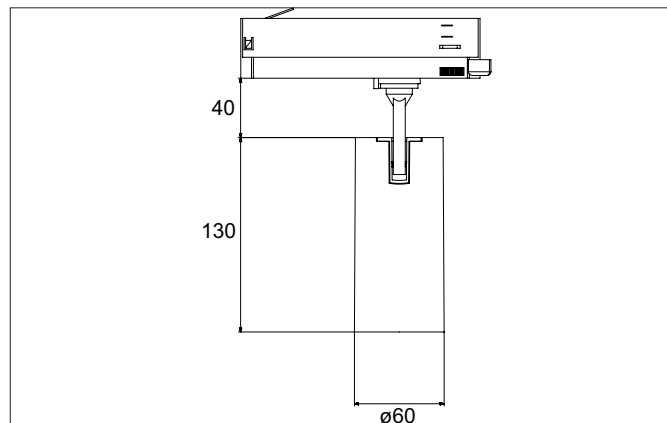

TRAXX MIDI LED track spotlight, on/off switchable

Article no. 88712165

Light.
For Generations.

Tender

LED track spotlight, on/off switchable, Round. Ceiling cut-out Installation depth mm, Outer diameter 60 mm, Weight 0,606 kg, with rotationssymmetrical, deep, wide distributed light intensity. Luminous flux 2.633 lm, Power 1 x 21 W, Light colour neutral white, Correlated color temperature (CCT) 3.500 K, Colour rendering index CRI > 90, Rated life time L80/B50 at 25 °C: 50.000 h, Housing material: Aluminium / Glass / Plastic, Colour: Silver structure, Permissible ambient temperature (ta): -20 °C - +25 °C, Protection class (EN 61140): II, Degree of protection (DIN EN 60529): IP20, .With electronic driver, on/off switchable.

Article data	
Article no.	88712165
GTIN	4251433976172
Series name	TRAXX MIDI
Short description	LED track spotlight, on/off switchable
Material	Aluminium / Glass / Plastic
Colour	Silver
Type of surface	Structure
Shape	Round
Outer diameter	60 mm
Weight	0.606 kg

Mounting technology	
Mounting method	Surface mounting
Place of installation	Ceiling-mounted
Adjustability	Rotatable and adjustable head
Swivel angle	90°
Rotation angle	350°
Head adjustable angle	90°
Suitable for through-wiring	No

Packing data	
Gross weight	0.669 kg
Length of packaging	175 mm
Packaging width	175 mm
Packaging height	115 mm
Disposal at end of life	This product must not be disposed of with household waste. You are obliged, to dispose of such electrical waste separately. By disposing of electrical waste and other old or defective electronics separately, you support recycling or other forms of re-use. In that way you help to take care and to avoid that harmful substances get into the environment.