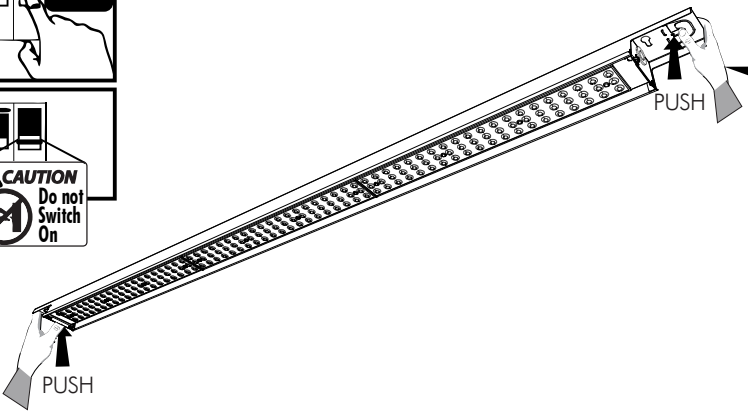

B

Catenary wire

#1

Balder

53mm
95mm

A

"Surface-mounted"

A.1

B

"Catenary Wire"

Surface-mounted

Catenary wire

SINGLE LUMINAIRE

5 x 0.75 up to 2.5

FINAL STEP

5 x 0.75 up to 2.5