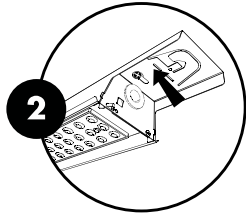

B

Catenary wire

#1

Balder

53mm
95mm

A

"Surface-mounted"

A.1