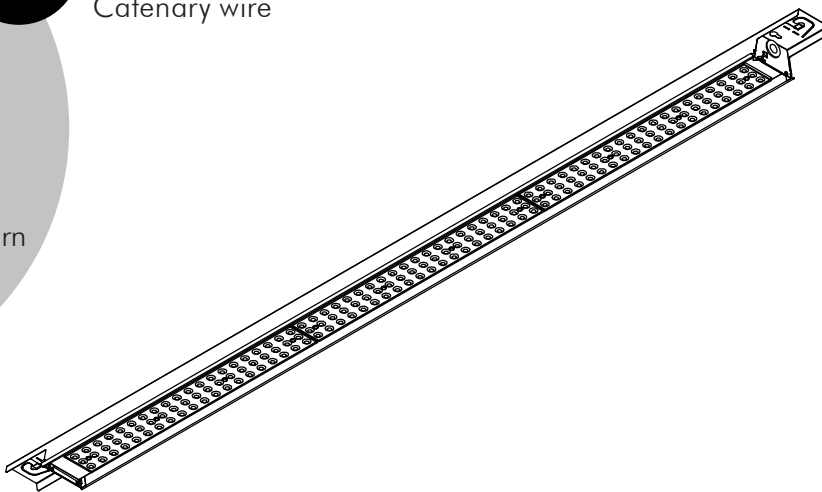

Main Office Thorn Lighting

Durhamgate, Spennymoor
County Durham DL16 6HL
United Kingdom

Zumtobel Lighting GmbH

Schweizerstrasse 30, 6850 Dornbirn
Austria

BALDER

Surface-mounted
Catenary wire

A

Surface-mounted

B

Catenary wire

#1

Balder

53mm
95mm

A

"Surface-mounted"

A.1

B

"Catenary Wire"

Surface-mounted

Catenary wire

SINGLE LUMINAIRE

5 x 0.75 up to 2.5

FINAL STEP

5 x 0.75 up to 2.5