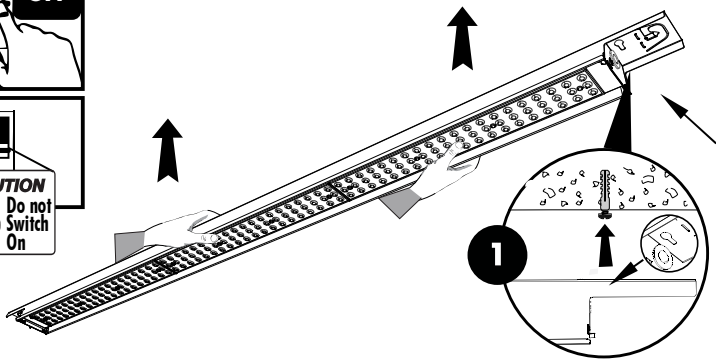

B

Catenary wire

#1

Balder

53mm
95mm

A

"Surface-mounted"

A.1

B

"Catenary Wire"

Surface-mounted

Catenary wire

SINGLE LUMINAIRE

5 x 0.75 up to 2.5

FINAL STEP

5 x 0.75 up to 2.5