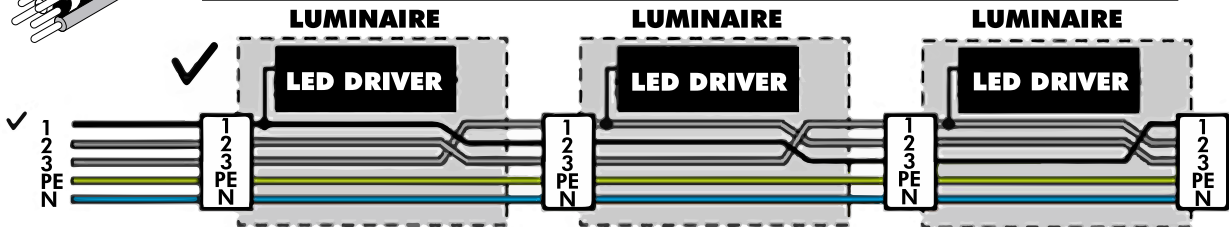

B

"Catenary Wire"

Surface-mounted

Catenary wire

SINGLE LUMINAIRE

5 x 0.75 up to 2.5

FINAL STEP

5 x 0.75 up to 2.5

THROUGH WIRING

PHASE L1 - 33% of Luminaires gives light

PHASE L1 + L2 - 66% of Luminaires gives light

PHASE L1 + L2 + L3 - 100% of Luminaires gives light