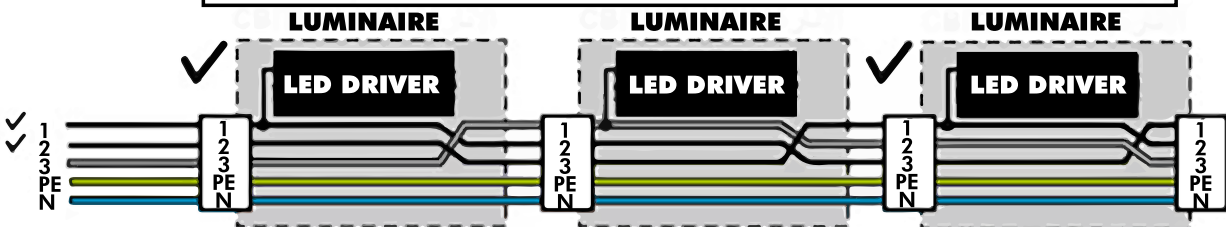

B

"Catenary Wire"

Surface-mounted

Catenary wire

SINGLE LUMINAIRE

5 x 0.75 up to 2.5

FINAL STEP

5 x 0.75 up to 2.5

THROUGH WIRING

PHASE L1 - 33% of Luminaires gives light

PHASE L1 + L2 - 66% of Luminaires gives light

PHASE L1 + L2 + L3 - 100% of Luminaires gives light