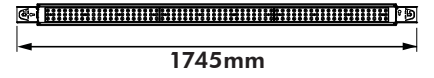

#1

Balder

53mm
95mm

A

"Surface-mounted"

A.1

B

"Catenary Wire"