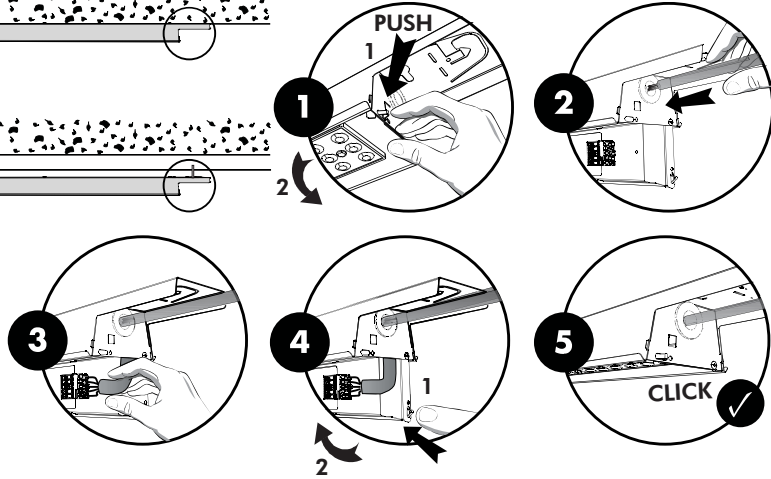

B

"Catenary Wire"

Surface-mounted

Catenary wire

SINGLE LUMINAIRE

5 x 0.75 up to 2.5

FINAL STEP

5 x 0.75 up to 2.5