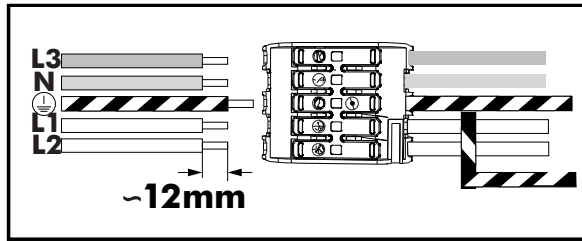

B

"Catenary Wire"

Surface-mounted

Catenary wire

SINGLE LUMINAIRE

5 x 0.75 up to 2.5

FINAL STEP

5 x 0.75 up to 2.5