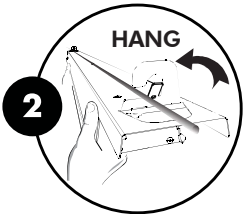

#1

Balder

53mm
95mm

A

"Surface-mounted"

A.1

B

"Catenary Wire"