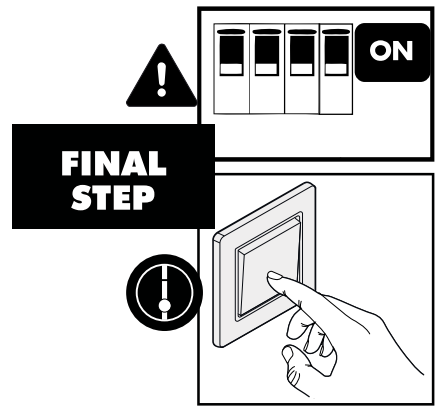

B

"Catenary Wire"

Surface-mounted

Catenary wire

SINGLE LUMINAIRE

5 x 0.75 up to 2.5

FINAL STEP

5 x 0.75 up to 2.5