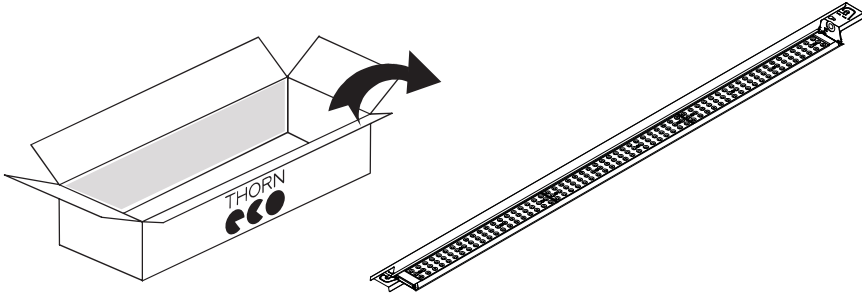

#1

Balder

53mm
95mm

A

"Surface-mounted"

A.1

B

"Catenary Wire"