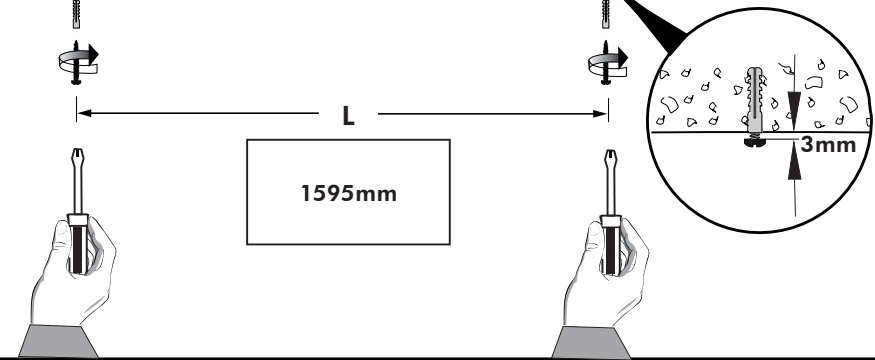

B

Catenary wire

#1

Balder

53mm
95mm

A

"Surface-mounted"

A.1

B

"Catenary Wire"

Surface-mounted

Catenary wire

SINGLE LUMINAIRE

5 x 0.75 up to 2.5

FINAL STEP

5 x 0.75 up to 2.5