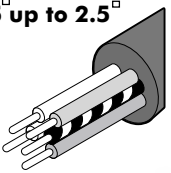

B

"Catenary Wire"

Surface-mounted

Catenary wire

SINGLE LUMINAIRE

5 x 0.75 up to 2.5

FINAL STEP

5 x 0.75 up to 2.5