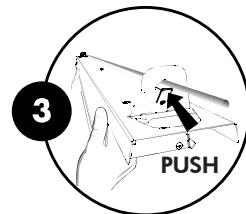

#1

Balder

53mm
95mm

A

"Surface-mounted"

A.1

B

"Catenary Wire"