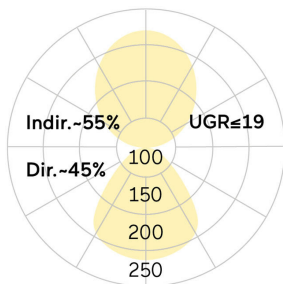

lightnet

Plank-P4

Pendant luminaire - Direct/indirect light distribution

Article code: JP4ABE-840M-L1500-Y

Customer / Project: _____

Note: _____

Productname	Plank-P4
Lamp	LED
Installation Type	Pendant luminaire
Surface finish	Jet Black
Light characteristics	Direct/indirect light distribution
Colour temperature	4000K
Colour Rendering Index (CRI)	CRI>80
Optical system	Microprismatic screen
Control	Switchable
Length L/Diameter D (mm)	L=1500mm
Width W (mm)	W=231mm
Height H (mm)	H=25mm
Current/Power	Medium-Power
Luminous Flux	4740lm
Power consumption	40W
Suspension	Y-susp. (Set)
Ceiling rose colour	Ceiling rose: Matching luminaire`s surface colour
Pendant length (mm)	Pendant length max 1500mm
Degree of protection	IP20
Cable Colour	Power supply: transparent
LED lifetime	L85B10 (tq 25°C) = 50.000h
UGR	UGR<=19
Photometric code	8 40 / 3 3 9
Photobiological class	RG0 (EN62471)
Indoor/Outdoor	Indoor: ta [ambient] max. 25°C
Weight (kg)	9,3kg