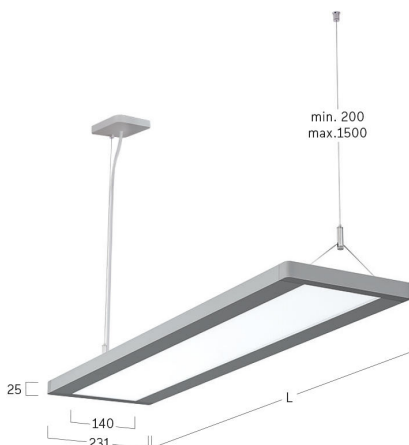

## Plank-P4

Pendant luminaire - Direct/indirect light distribution

Article code: JP4ABE-840M-L1500-Y

Illustrations may only be similar and serve as an orientation.

Plank-P4. LED. Pendant luminaire. Luminaire body made of high-quality aluminum profile. Surface finish Jet Black. Direct/indirect light distribution. Colour temperature: 4000K (Cool White). Colour Rendering Index (CRI): >80. Microprismatic screen for uniform illumination and reduced luminance in office areas. UGR<=19. Switchable. LxWxH (rectangular). L=1500mm. W=231mm. H=25mm. Y-cord suspension with power supply cable and ceiling rose (Set). Pendant length max 1500mm. Power supply: transparent.

## Plank-P4

Pendant luminaire - Direct/indirect light distribution

Article code: JP4ABE-840M-L1500-Y

Customer / Project: \_\_\_\_\_

Note: \_\_\_\_\_

Productname	Plank-P4
Lamp	LED
Installation Type	Pendant luminaire
Surface finish	Jet Black
Light characteristics	Direct/indirect light distribution
Colour temperature	4000K
Colour Rendering Index (CRI)	CRI>80
Optical system	Microprismatic screen
Control	Switchable
Length L/Diameter D (mm)	L=1500mm
Width W (mm)	W=231mm
Height H (mm)	H=25mm
Current/Power	Medium-Power
Luminous Flux	4740lm
Power consumption	40W
Suspension	Y-susp. (Set)
Ceiling rose colour	Ceiling rose: Matching luminaire`s surface colour
Pendant length (mm)	Pendant length max 1500mm
Degree of protection	IP20
Cable Colour	Power supply: transparent
LED lifetime	L85B10 (tq 25°C) = 50.000h
UGR	UGR<=19
Photometric code	8 40 / 3 3 9
Photobiological class	RG0 (EN62471)
Indoor/Outdoor	Indoor: ta [ambient] max. 25°C
Weight (kg)	9,3kg