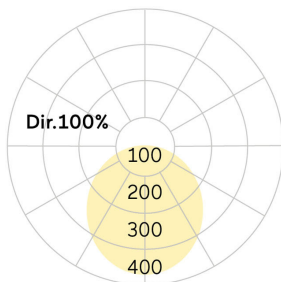

lightnet

Basic-G5

Pendant luminaire - Direct light distribution

Article code: BG5OSL-830H-D600-U

Customer / Project: _____

Note: _____

Productname	Basic-G5
Lamp	LED
Installation Type	Pendant luminaire
Surface finish	Radiant Silver
Light characteristics	Direct light distribution
Colour temperature	3000K
Colour Rendering Index (CRI)	CRI>80
Optical system	Opal diffuser
Control	Dimmable (DALI)
Length L/Diameter D (mm)	D=600mm
Height H (mm)	H=38mm
Current/Power	High-Power
Luminous Flux	5255lm
Power consumption	42W
Suspension	Central susp. (Set)
Ceiling rose colour	Ceiling rose: Matching luminaire`s surface colour
Pendant length (mm)	Pendant length max 1500mm
Degree of protection	IP40
Certification	Prüfzeichen: ENEC
Cable Colour	Power supply: transparent
LED lifetime	L80B10 (tq 25°C) = 50.000h
Photometric code	8 30 / 3 3 9
Photobiological class	RG0 (EN62471)
Indoor/Outdoor	Indoor: ta [ambient] max. 25°C
Weight (kg)	6,2kg