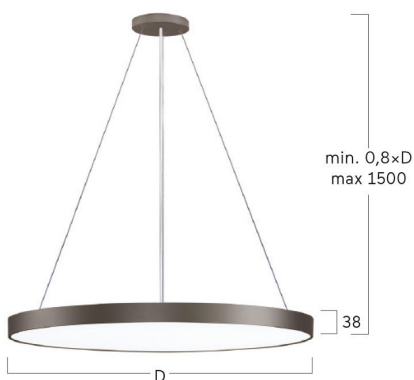

Basic-G5

Pendant luminaire - Direct light distribution

Article code: BG5OSL-830H-D600-U

Illustrations may only be similar and serve as an orientation.

Basic-G5. LED. Pendant luminaire. Luminaire body with 38mm visible overall height and minimalist edge of only 5mm. Luminaire body made of high-quality aluminum profile. Surface finish Radiant Silver. Direct only light distribution. Colour temperature: 3000K (Warm White). Colour Rendering Index (CRI): >80. Opal diffuser for enhanced light transmission and perfect uniform illumination. Dimmable DALI. DxH (round). D=600mm. H=38mm. Central cord suspension with ceiling rose and power supply cable (Set). Pendant length max 1500mm.

lightnet

Basic-G5

Pendant luminaire - Direct light distribution

Article code: BG5OSL-830H-D600-U

Customer / Project: _____

Note: _____

| | |
|------------------------------|---|
| Productname | Basic-G5 |
| Lamp | LED |
| Installation Type | Pendant luminaire |
| Surface finish | Radiant Silver |
| Light characteristics | Direct light distribution |
| Colour temperature | 3000K |
| Colour Rendering Index (CRI) | CRI>80 |
| Optical system | Opal diffuser |
| Control | Dimmable (DALI) |
| Length L/Diameter D (mm) | D=600mm |
| Height H (mm) | H=38mm |
| Current/Power | High-Power |
| Luminous Flux | 5255lm |
| Power consumption | 42W |
| Suspension | Central susp. (Set) |
| Ceiling rose colour | Ceiling rose: Matching luminaire`s surface colour |
| Pendant length (mm) | Pendant length max 1500mm |
| Degree of protection | IP40 |
| Certification | Prüfzeichen: ENEC |
| Cable Colour | Power supply: transparent |
| LED lifetime | L80B10 (tq 25°C) = 50.000h |
| Photometric code | 8 30 / 3 3 9 |
| Photobiological class | RG0 (EN62471) |
| Indoor/Outdoor | Indoor: ta [ambient] max. 25°C |
| Weight (kg) | 6,2kg |