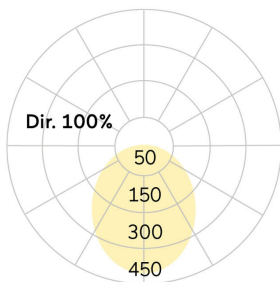

lightnet

Ringo Star-G3

Pendant luminaire - Direct light distribution

Article code: RG3OSL-840H-D600-U