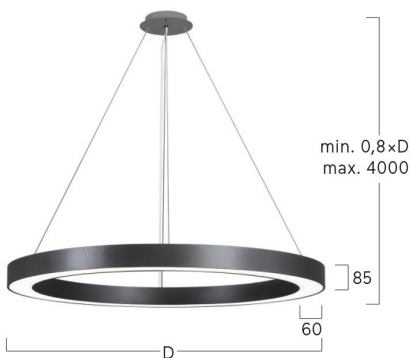

## Ringo Star-G3

Pendant luminaire - Direct light distribution

Article code: RG3OSL-840H-D600-U

Illustrations may only be similar and serve as an orientation.

Ringo Star-G3. LED. Pendant luminaire. Luminaire body made of aluminium profile with 60mm track width. Surface finish Radiant Silver. Direct only light distribution. Colour temperature: 4000K (Cool White). Colour Rendering Index (CRI): >80. Opal diffuser for enhanced light transmission and perfect uniform illumination. Dimmable DALI. DxHxW (round). D=600mm. W=60mm. H=85mm. Central cord suspension with ceiling rose and power supply cable (Set). Pendant length max 4000mm. Power supply: transparent.

## Ringo Star-G3

Pendant luminaire - Direct light distribution

Article code: RG3OSL-840H-D600-U

Customer / Project: \_\_\_\_\_

Note: \_\_\_\_\_

Productname	Ringo Star-G3
Lamp	LED
Installation Type	Pendant luminaire
Surface finish	Radiant Silver
Light characteristics	Direct light distribution
Colour temperature	4000K
Colour Rendering Index (CRI)	CRI>80
Optical system	Opal diffuser
Control	Dimmable (DALI)
Length L/Diameter D (mm)	D=600mm
Width W (mm)	W=60mm
Height H (mm)	H=85mm
Current/Power	High-Power
Luminous Flux	4300lm
Power consumption	53W
Suspension	Central susp. (Set)
Ceiling rose colour	Ceiling rose: Matching luminaire`s surface colour
Pendant length (mm)	Pendant length max 4000mm
Degree of protection	IP20
Cable Colour	Power supply: transparent
LED lifetime	L80B10 (tq 25°C) = 50.000h
Photometric code	8 40 / 3 3 9
Photobiological class	RG0 (EN62471)
Indoor/Outdoor	Indoor: ta [ambient] max. 25°C
Weight (kg)	6kg