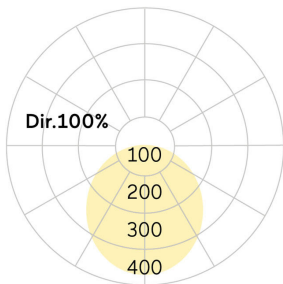

## Basic-A5

Surface mounted luminaire - Direct light distribution

Article code: BA5OSE-830M-D600

Illustrations may only be similar and serve as an orientation.

Basic-A5. LED. Surface mounted luminaire for wall or ceiling mounting with minimalist edge. Luminaire body made of high-quality aluminum profile. Surface finish Radiant Silver. Direct only light distribution. Colour temperature: 3000K (Warm White). Colour Rendering Index (CRI): >80. Opal diffuser for enhanced light transmission and perfect uniform illumination. Switchable. DxH (round). D=600mm. H=38mm. Medium-power current. 3235lm.

## Basic-A5

Surface mounted luminaire - Direct light distribution

Article code: BA5OSE-830M-D600

Customer / Project: \_\_\_\_\_

Note: \_\_\_\_\_

Productname	Basic-A5
Lamp	LED
Installation Type	Surface mounted luminaire
Surface finish	Radiant Silver
Light characteristics	Direct light distribution
Colour temperature	3000K
Colour Rendering Index (CRI)	CRI>80
Optical system	Opal diffuser
Control	Switchable
Length L/Diameter D (mm)	D=600mm
Height H (mm)	H=38mm
Current/Power	Medium-Power
Luminous Flux	3235lm
Power consumption	25W
Degree of protection	IP40
Certification	Prüfzeichen: ENEC
LED lifetime	L85B10 (tq 25°C) = 50.000h
Photometric code	8 30 / 3 3 9
Photobiological class	RG0 (EN62471)
Indoor/Outdoor	Indoor: ta [ambient] max. 25°C
Weight (kg)	8,8kg