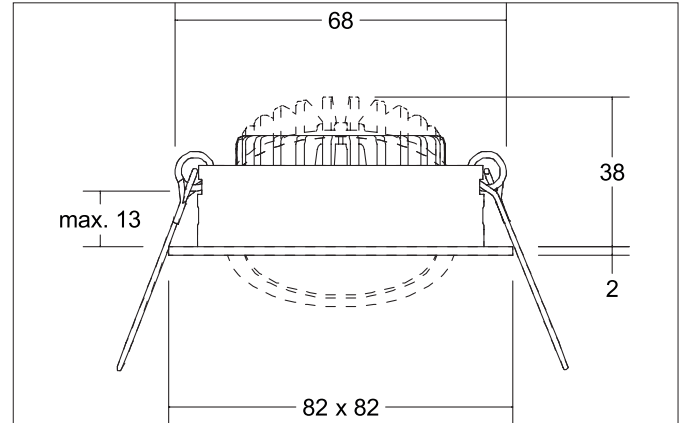

BB05 LED recessed spot set, on/off switchable
 Article no. 38365023

Light.
 For Generations.

Tender
 LED recessed spot set, on/off switchable, Square. Toolless ceiling installation by installation springs. Ceiling cut-out Ø 68 mm, Installation depth 38 mm, Length 82 mm, Width 82 mm, Weight 0,138 kg, Reflector silver with rotationssymmetrical, deep, wide distributed light intensity. optimal light distribution due to a polycarbonat clear cover. Luminous flux 630 lm, Power 1 x 6 W, System Efficiency 105 lm/W, Light colour warm white, Correlated color temperature (CCT) 3.000 K, Colour rendering index CRI > 80, Rated life time L80/B20 at 25 °C: 50000 h, Housing material: Aluminium / Polycarbonate, Colour: Chrome, Permissible ambient temperature (ta): -20 °C - +25 °C, Protection class (EN 61140): II, Degree of protection (DIN EN 60529): IP20. With electronic driver, on/off switchable.

Article data	
Article no.	38365023
GTIN	4251433916741
Series name	BB05
Short description	LED recessed spot set, on/off switchable
Material	Aluminium / Polycarbonate
Colour	Chrome
Type of surface	Glossy
Shape	Square
Built-in diameter	68 mm
Installation depth	38 mm
Length	82 mm
Width	82 mm
Height	2 mm
Weight	0.138 kg

BB05 LED recessed spot set, on/off switchable

Article no. 38365023

Light.
For Generations.

Lighting technology	
Colour temperature	3.000 K
Light colour	White
Light output	Direct
Luminous flux	630 lm
System efficiency	105 lm/W
Colour rendering	CRI > 80
Reflector	High-gloss
Reflektorfarbe	silver
Beam angle	38°
Light sharing	Symmetric