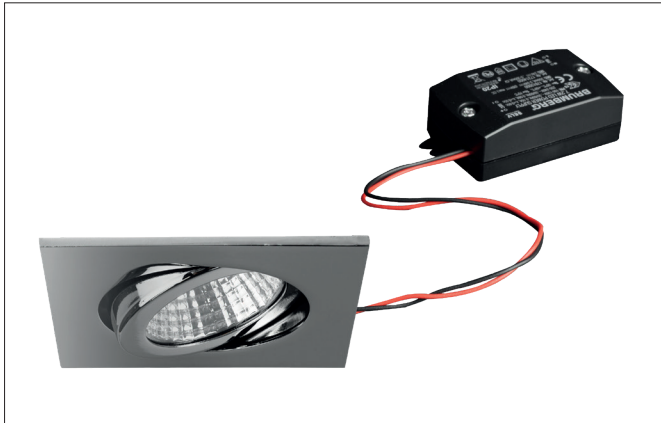

BB05 LED recessed spot set, on/off switchable
 Article no. 38365023

Light.
 For Generations.

Tender
 LED recessed spot set, on/off switchable, Square. Toolless ceiling installation by installation springs. Ceiling cut-out Ø 68 mm, Installation depth 38 mm, Length 82 mm, Width 82 mm, Weight 0,138 kg, Reflector silver with rotationssymmetrical, deep, wide distributed light intensity. optimal light distribution due to a polycarbonat clear cover. Luminous flux 630 lm, Power 1 x 6 W, System Efficiency 105 lm/W, Light colour warm white, Correlated color temperature (CCT) 3.000 K, Colour rendering index CRI > 80, Rated life time L80/B20 at 25 °C: 50000 h, Housing material: Aluminium / Polycarbonate, Colour: Chrome, Permissible ambient temperature (ta): -20 °C - +25 °C, Protection class (EN 61140): II, Degree of protection (DIN EN 60529): IP20. With electronic driver, on/off switchable.

Article data	
Article no.	38365023
GTIN	4251433916741
Series name	BB05
Short description	LED recessed spot set, on/off switchable
Material	Aluminium / Polycarbonate
Colour	Chrome
Type of surface	Glossy
Shape	Square
Built-in diameter	68 mm
Installation depth	38 mm
Length	82 mm
Width	82 mm
Height	2 mm
Weight	0.138 kg

BB05 LED recessed spot set, on/off switchable

Article no. 38365023

Light.
For Generations.

Lighting technology	
Colour temperature	3.000 K
Light colour	White
Light output	Direct
Luminous flux	630 lm
System efficiency	105 lm/W
Colour rendering	CRI > 80
Reflector	High-gloss
Reflektorfarbe	silver
Beam angle	38°
Light sharing	Symmetric