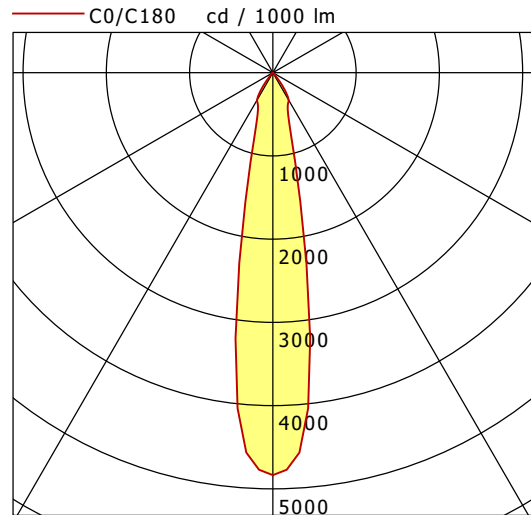

CSARL 72.3040.15

CSA 72 Round (1xLED 29W 840/4000K 3330lm 15 °)

	C0	C90	C180	C270
0°	4835	4835	4835	4835
15°	939	939	939	939
30°	381	381	381	381
45°	7	7	7	7
60°	6	6	6	6
75°	3	3	3	3
90°	0	0	0	0
cd / 1000 lm				

Offset [m] Cone width [m] Illuminance [lx]

Offset [m]	Cone width [m]	Illuminance [lx]
C0-C180 Plane		
3.0	1.03	1789.0
6.0	2.07	447.3
9.0	3.10	198.8
12.0	4.14	111.8
15.0	5.17	71.6

η	LED
Efficiency	115 lm/W
Direct/Indirect	↓ 100% / ↑ 0%
System Power	29 W
UGR	X=4H, Y=8H
Reflection factors	70/50/20
UGR C0/C180	19.1
UGR C90/C270	19.1
CIE Flux Codes	98 99 100 100 100
Ra/CRI	>80