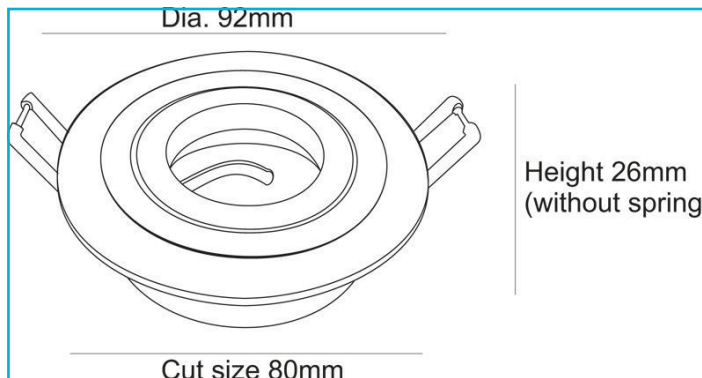

Art. no. 110222

Downlight Modula Round, Tilt, 1x max 35 W MR16,  
Silver

 **DEKOLIGHT**

<b>Housing Material</b>	Aluminium
<b>Housing Color</b>	Silver
<b>Housing Surface</b>	Matt
<b>Protection Class</b>	Protection class III/safety extra-low voltage
<b>Operating Mode</b>	Constant voltage
<b>max. Power</b>	1x max. 35 W
<b>Rated Input Voltage</b>	12 V/AC/DC
<b>Socket Description</b>	GU5.3 / MR16
<b>Socket Quantity</b>	1
<b>Power Supply Unit incl.</b>	No
<b>Connection Cable Secondary</b>	Yes
<b>Secondary Connection</b>	Open cables
<b>Dimmable</b>	Yes
<b>Control technology</b>	Dimmable via optional light source
<b>Motion Detector</b>	No
<b>Execution</b>	Without lamp
<b>Swivel Angle</b>	35 Degree
<b>Light Exit Surfaces</b>	1
<b>Light characteristics</b>	Direct
<b>Light direction</b>	Below
<b>Height</b>	26 mm
<b>Diameter</b>	92 mm
<b>Installation Depth</b>	75 mm
<b>Cut Out Diameter</b>	80 mm
<b>Product weight</b>	125 g
<b>Working Temperature</b>	-5 to 40 °C
<b>IP Protection Class</b>	IP 20