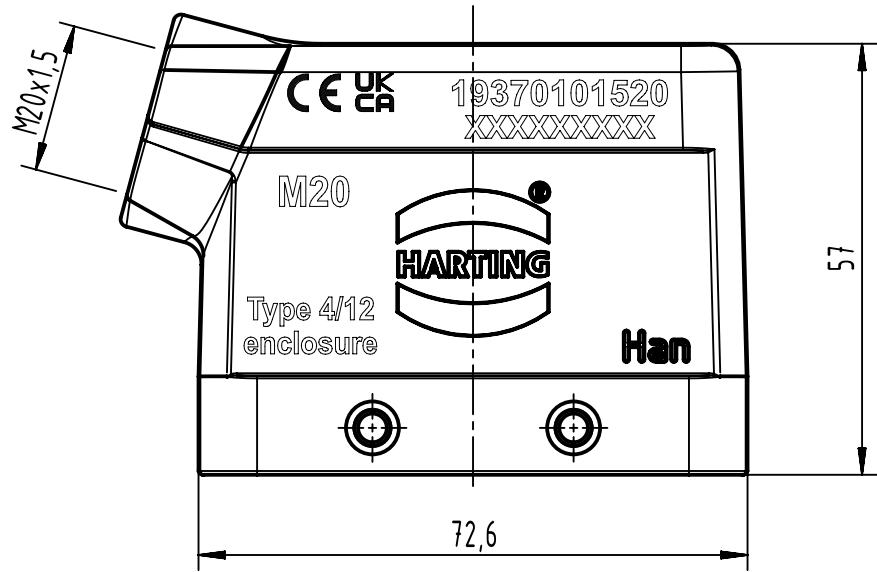

1 2 3 4 5 6

A

B

C

D

	All Dimensions in mm Original Size DIN A4		Scale 1:1	Free size tol.	Ref.
					Sub.
	All rights reserved		Created by HELLMANN	Inspected by GERB	Standardisation
	Department EL PD				Date 2023-11-22
		Title Han M Hood Side Entry LC 4 Pegs M20			State Final Release
HARTING D-32339 Espelkamp		Type TB	Number 19 37 010 1520		Doc-Key / ECM-Nr. 100181506/UGD/004/E 500000257719
				Rev. E	Page 1/1