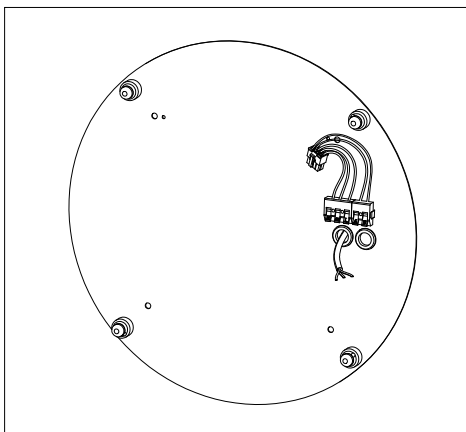

BASIC NEO A5 | SURFACE

1. MONTAGE UND INSTALLATION | MOUNTING AND INSTALLATION:

1. Bei allen Montagearbeiten Handschuhe tragen.
 Use gloves when handling the fixture.

2. Montageöffnungen.
 Installation openings.

3.

4.

5.

- min/max stripped wire length: 7mm-10mm
 - max power supply cable: 1,5mm²

6.

7.

8.

BASIC NEO A5 | SURFACE