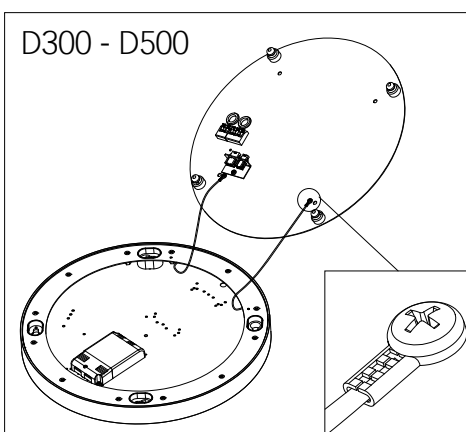

3.

4.

5.

- min/max stripped wire length: 7mm-10mm
 - max power supply cable: 1,5mm²

6.

7.

8.

BASIC NEO A5 | SURFACE