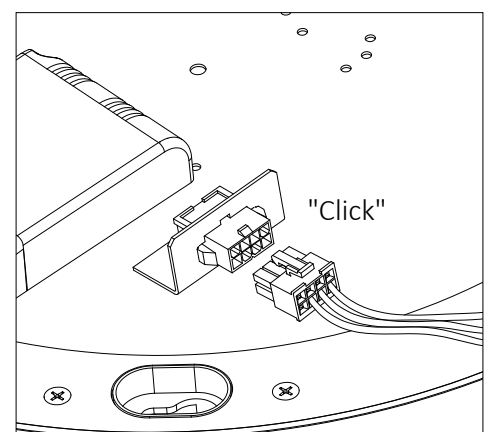

BASIC NEO A5 | SURFACE

1. MONTAGE UND INSTALLATION | MOUNTING AND INSTALLATION:

1. Bei allen Montagearbeiten Handschuhe tragen.
 Use gloves when handling the fixture.

2. Montageöffnungen.
 Installation openings.

3.

4.

5.

- min/max stripped wire length: 7mm-10mm
 - max power supply cable: 1,5mm²

6.

7.

8.

BASIC NEO A5 | SURFACE