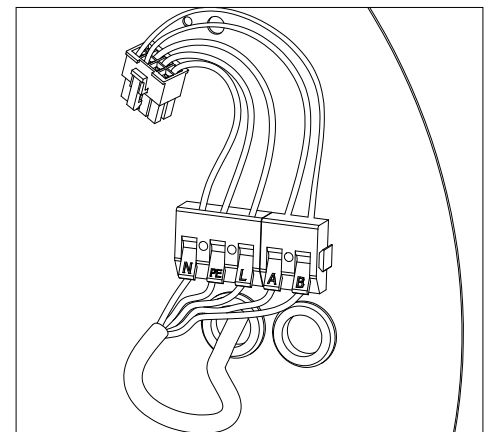

BASIC NEO A5 | SURFACE

1. MONTAGE UND INSTALLATION | MOUNTING AND INSTALLATION:

1. Bei allen Montagearbeiten Handschuhe tragen.
 Use gloves when handling the fixture.

2. Montageöffnungen.
 Installation openings.

3.

4.

5.

- min/max stripped wire length: 7mm-10mm
 - max power supply cable: 1,5mm²

6.

7.

8.

BASIC NEO A5 | SURFACE