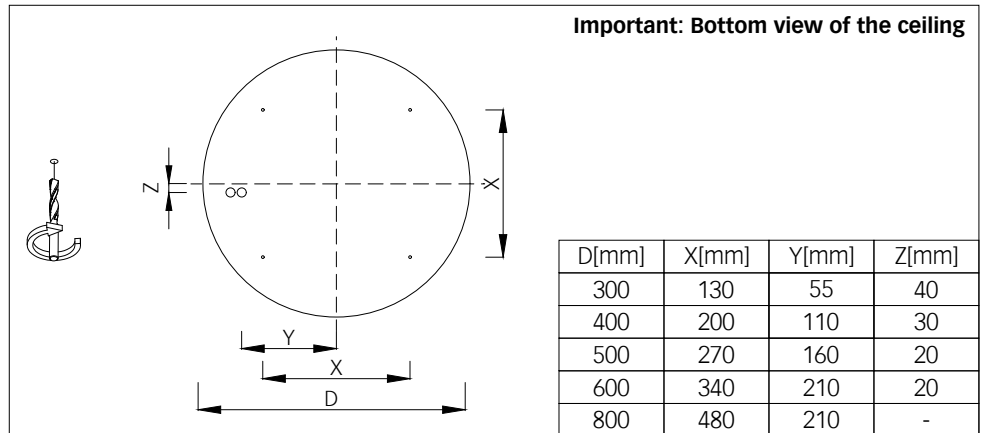

2. Montageöffnungen.
Installation openings.