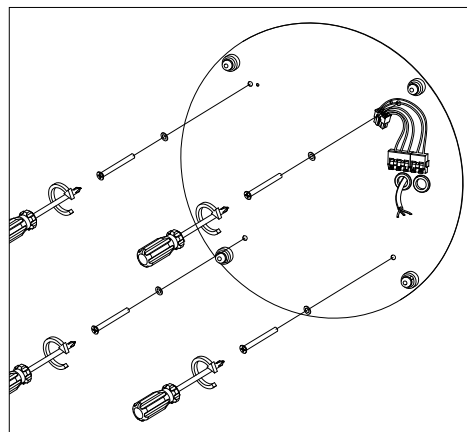

BASIC NEO A5 | SURFACE

1. MONTAGE UND INSTALLATION | MOUNTING AND INSTALLATION:

1. Bei allen Montagearbeiten Handschuhe tragen.
 Use gloves when handling the fixture.

2. Montageöffnungen.
 Installation openings.

3.

4.

5.

- min/max stripped wire length: 7mm-10mm
 - max power supply cable: 1,5mm²

6.

7.

8.

BASIC NEO A5 | SURFACE