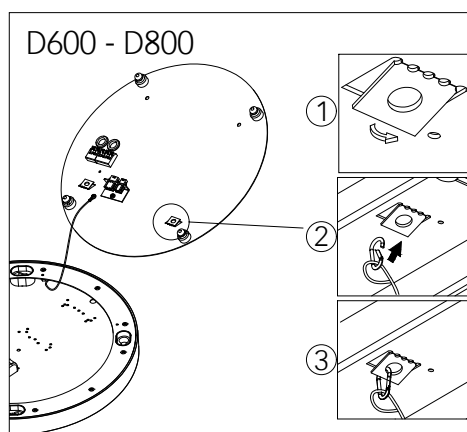

BASIC NEO A5 | SURFACE

1. MONTAGE UND INSTALLATION | MOUNTING AND INSTALLATION:

1. Bei allen Montagearbeiten Handschuhe tragen.
 Use gloves when handling the fixture.

2. Montageöffnungen.
 Installation openings.

3.

4.

5.

- min/max stripped wire length: 7mm-10mm
 - max power supply cable: 1,5mm²

6.

7.

8.

BASIC NEO A5 | SURFACE